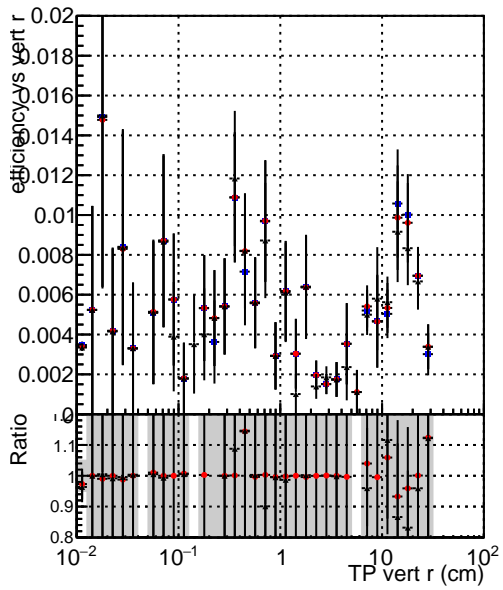

Efficiency vs vertpos**fake+duplicates vs vert r**

Legend for Efficiency vs. vertpos and fake+duplicates vs. vert r:

- Blue diamond: DQM_mkFit_TTbarPU50_extractedGeoms_rescaleError100
- Red diamond: DQM_mkFit_TTbarPU50_extractedGeoms_rescaleError100_pTCutOverlap0p0
- Black diamond: DQM_mkFit_TTbarPU50_extractedGeoms_rescaleError100_pTCutOverlap0p0_dynamicChi2CutOverlap

Efficiency vs. vert z**Efficiency vs. sim PV z****fake+duplicates vs Sim. PV z**