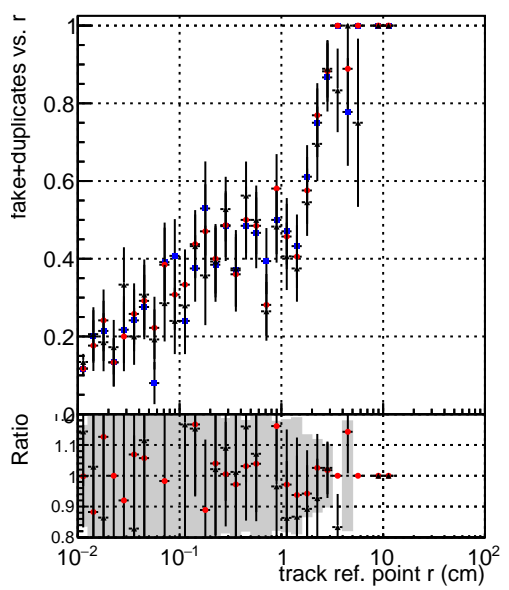

Efficiency vs vertpos**fake+duplicates vs vert r**

Legend for Efficiency vs. vertpos and fake+duplicates vs. vert r:

- Blue diamond: DQM_mkFit_TTbarPU50_extractedGeoms_rescaleError100
- Red diamond: DQM_mkFit_TTbarPU50_extractedGeoms_rescaleError100_pTCutOverlap0p0
- Black diamond: DQM_mkFit_TTbarPU50_extractedGeoms_rescaleError100_pTCutOverlap0p0_dynamicChi2CutOverlap

Efficiency vs. vert z**Efficiency vs. sim PV z****fake+duplicates vs Sim. PV z**