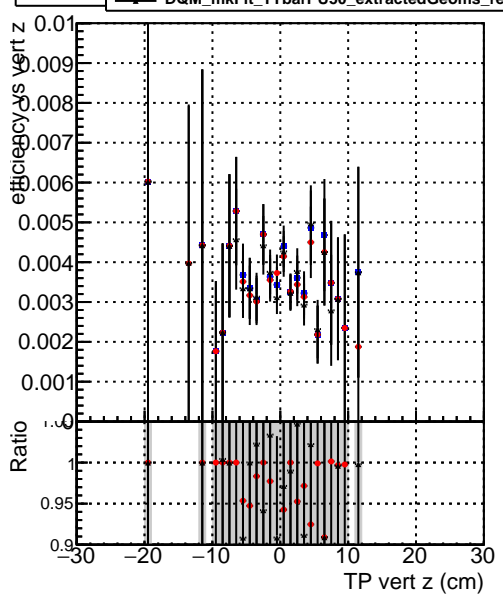

Efficiency vs vertpos**fake+duplicates vs vert r**

Legend for Efficiency vs. vertpos and fake+duplicates vs. vert r:

- Blue diamond: DQM_mkFit_TTbarPU50_extractedGeoms_rescaleError100
- Red diamond: DQM_mkFit_TTbarPU50_extractedGeoms_rescaleError100_pTCutOverlap0p0
- Black diamond: DQM_mkFit_TTbarPU50_extractedGeoms_rescaleError100_pTCutOverlap0p0_dynamicChi2CutOverlap

Efficiency vs. vert z**Efficiency vs. sim PV z****fake+duplicates vs Sim. PV z**