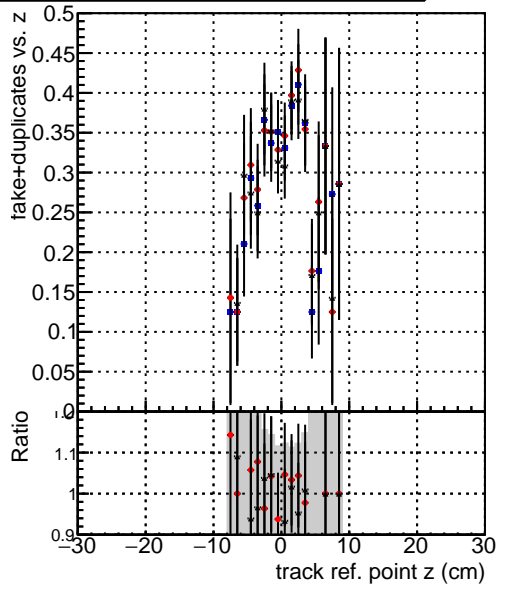

Efficiency vs vertpos**fake+duplicates vs vert r**

Legend for Efficiency vs. vertpos and fake+duplicates vs. vert r:

- Blue diamond: DQM_mkFit_TTbarPU50_extractedGeoms_rescaleError100
- Red diamond: DQM_mkFit_TTbarPU50_extractedGeoms_rescaleError100_pTCutOverlap0p0
- Black diamond: DQM_mkFit_TTbarPU50_extractedGeoms_rescaleError100_pTCutOverlap0p0_dynamicChi2CutOverlap

Efficiency vs. vert z**Efficiency vs. sim PV z****fake+duplicates vs Sim. PV z**