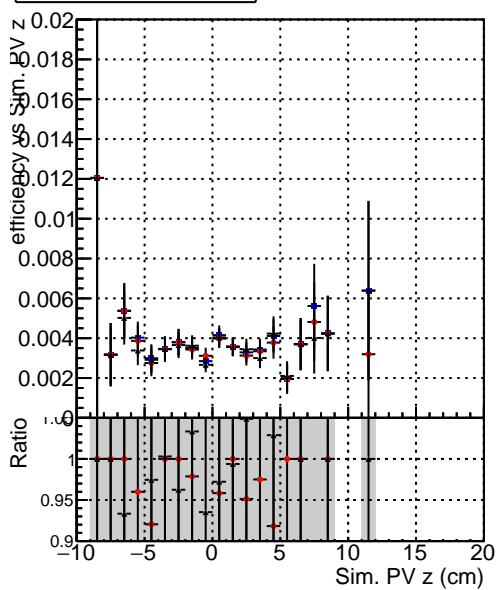

Efficiency vs vertpos**fake+duplicates vs vert r**

Legend for Efficiency vs. vertpos and fake+duplicates vs. vert r:

- Blue diamond: DQM_mkFit_TTbarPU50_extractedGeoms_rescaleError100
- Red diamond: DQM_mkFit_TTbarPU50_extractedGeoms_rescaleError100_pTCutOverlap0p0
- Black diamond: DQM_mkFit_TTbarPU50_extractedGeoms_rescaleError100_pTCutOverlap0p0_dynamicChi2CutOverlap

Efficiency vs. vert z**Efficiency vs. sim PV z****fake+duplicates vs Sim. PV z**