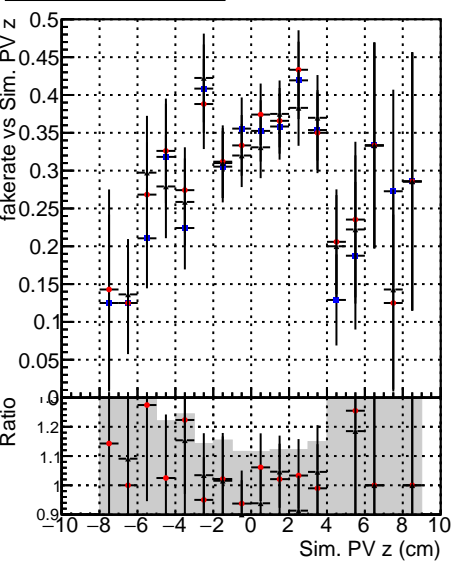

Fake rate vs vertpos**Duplicates Rate vs vertpos****Pileup rate vs vertpos**

● DQM_mkFit_TTbarPU50_extractedGeoms_rescaleError100
● DQM_mkFit_TTbarPU50_extractedGeoms_rescaleError100_pTCutOverlap0p0
● DQM_mkFit_TTbarPU50_extractedGeoms_rescaleError100_dynamicChi2CutOverlap

Fake rate vs v**Fake rate vs. sim PV z****Duplicates Rate vs sim PV z****Pileup rate vs. sim PV z**