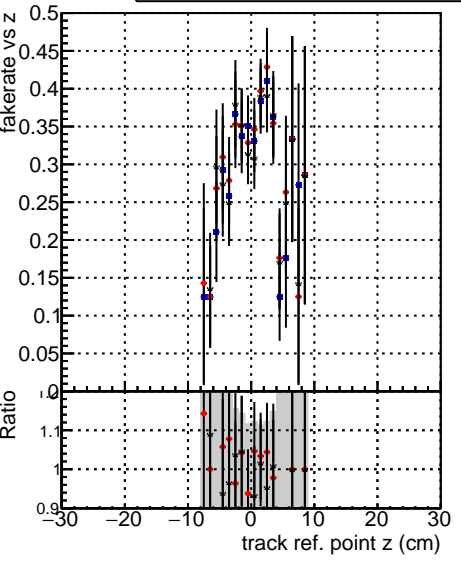

Fake rate vs vertpos**Duplicates Rate vs vertpos****Pileup rate vs vertpos**

● DQM_mkFit_TTbarPU50_extractedGeoms_rescaleError100
● DQM_mkFit_TTbarPU50_extractedGeoms_rescaleError100_pTCutOverlap0p0
● DQM_mkFit_TTbarPU50_extractedGeoms_rescaleError100_dynamicChi2CutOverlap

Fake rate vs v**Fake rate vs. sim PV z****Duplicates Rate vs sim PV z****Pileup rate vs. sim PV z**