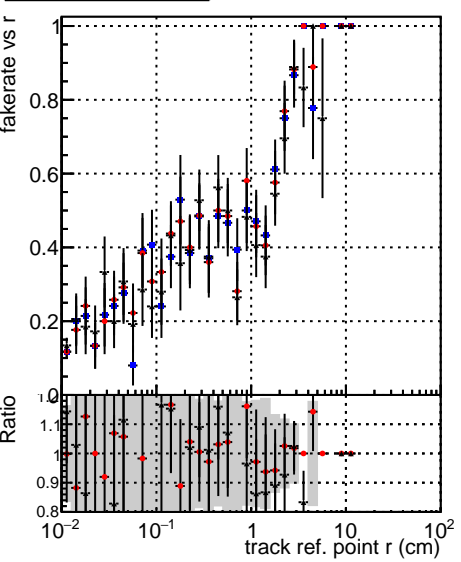

Fake rate vs vertpos**Duplicates Rate vs vertpos****Pileup rate vs vertpos**

● DQM_mkFit_TTbarPU50_extractedGeoms_rescaleError100
● DQM_mkFit_TTbarPU50_extractedGeoms_rescaleError100_pTCutOverlap0p0
● DQM_mkFit_TTbarPU50_extractedGeoms_rescaleError100_dynamicChi2CutOverlap

Fake rate vs v**Fake rate vs. sim PV z****Duplicates Rate vs sim PV z****Pileup rate vs. sim PV z**