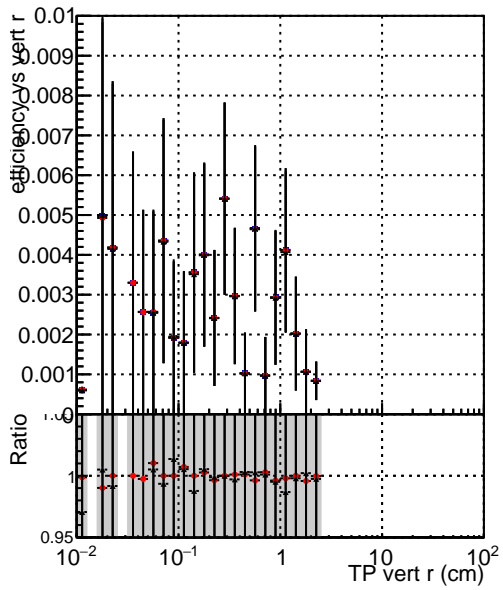

Efficiency vs vertpos**fake+duplicates vs vert r****Efficiency**

- DQM_mkFit_TTbarPU50_extractedGeoms_rescaleError100
- DQM_mkFit_TTbarPU50_extractedGeoms_rescaleError100_pTCutOverlap0p0
- DQM_mkFit_TTbarPU50_extractedGeoms_rescaleError100_pTCutOverlap0p0_dynamicChi2CutOverlap

**Efficiency vs. sim PV z****fake+duplicates vs Sim. PV z**