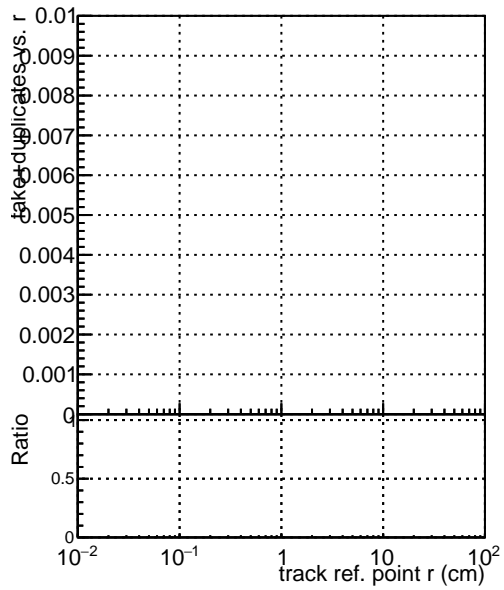

Efficiency vs vertpos**fake+duplicates vs vert r****Efficiency**

- DQM_mkFit_TTbarPU50_extractedGeoms_rescaleError100
- DQM_mkFit_TTbarPU50_extractedGeoms_rescaleError100_pTCutOverlap0p0
- DQM_mkFit_TTbarPU50_extractedGeoms_rescaleError100_pTCutOverlap0p0_dynamicChi2CutOverlap

**Efficiency vs. sim PV z****fake+duplicates vs Sim. PV z**