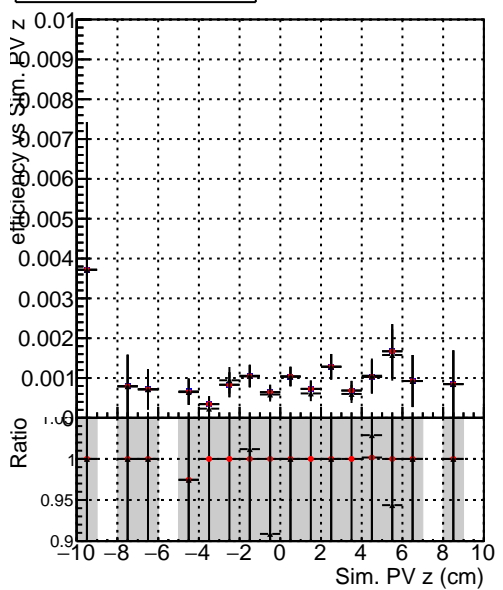

Efficiency vs vertpos**fake+duplicates vs vert r****Efficiency**

- DQM_mkFit_TTbarPU50_extractedGeoms_rescaleError100
- DQM_mkFit_TTbarPU50_extractedGeoms_rescaleError100_pTCutOverlap0p0
- DQM_mkFit_TTbarPU50_extractedGeoms_rescaleError100_pTCutOverlap0p0_dynamicChi2CutOverlap

**Efficiency vs. sim PV z****fake+duplicates vs Sim. PV z**