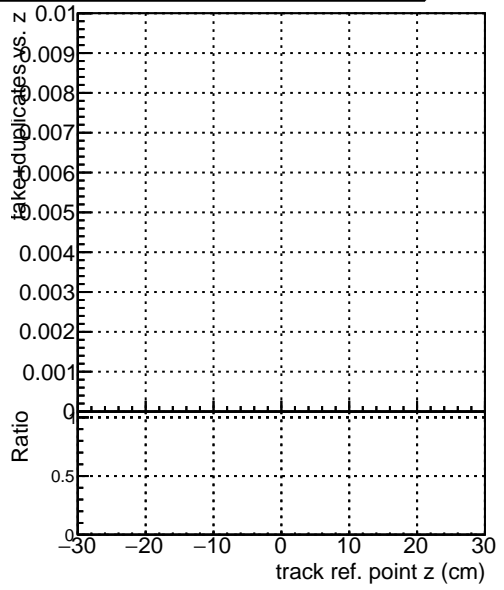

Efficiency vs vertpos**fake+duplicates vs vert r****Efficiency**

- DQM_mkFit_TTbarPU50_extractedGeoms_rescaleError100
- DQM_mkFit_TTbarPU50_extractedGeoms_rescaleError100_pTCutOverlap0p0
- DQM_mkFit_TTbarPU50_extractedGeoms_rescaleError100_pTCutOverlap0p0_dynamicChi2CutOverlap

**Efficiency vs. sim PV z****fake+duplicates vs Sim. PV z**