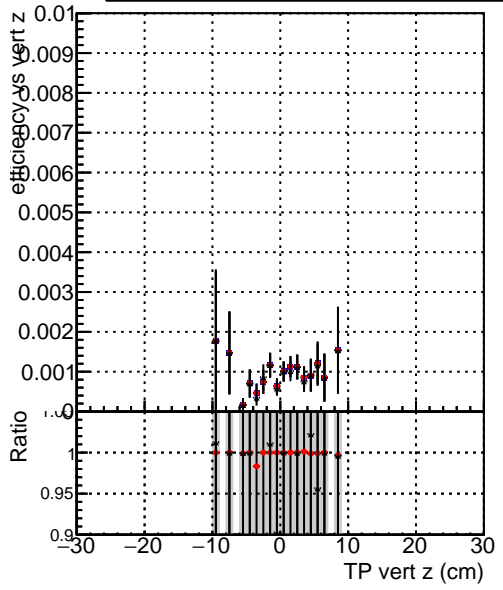

Efficiency vs vertpos**fake+duplicates vs vert r****Efficiency**

- DQM_mkFit_TTbarPU50_extractedGeoms_rescaleError100
- DQM_mkFit_TTbarPU50_extractedGeoms_rescaleError100_pTCutOverlap0p0
- DQM_mkFit_TTbarPU50_extractedGeoms_rescaleError100_pTCutOverlap0p0_dynamicChi2CutOverlap

**Efficiency vs. sim PV z****fake+duplicates vs Sim. PV z**