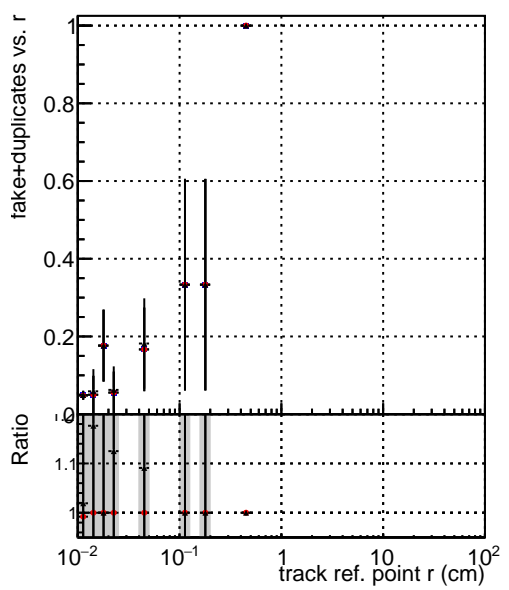

Efficiency vs vertpos**fake+duplicates vs vert r**

— DQM_mkFit_TTbarPU50_extractedGeoms_rescaleError100
— DQM_mkFit_TTbarPU50_extractedGeoms_rescaleError100_pTCutOverlap0p0
— DQM_mkFit_TTbarPU50_extractedGeoms_rescaleError100_pTCutOverlap0p0_dynamicChi2CutOverlap

Efficiency vs vert z**Efficiency vs. sim PV z****fake+duplicates vs Sim. PV z**