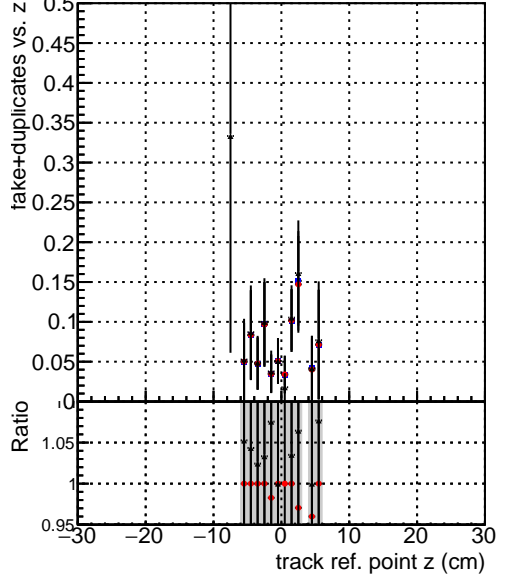

Efficiency vs vertpos**fake+duplicates vs vert r**

— DQM_mkFit_TTbarPU50_extractedGeoms_rescaleError100
— DQM_mkFit_TTbarPU50_extractedGeoms_rescaleError100_pTCutOverlap0p0
— DQM_mkFit_TTbarPU50_extractedGeoms_rescaleError100_pTCutOverlap0p0_dynamicChi2CutOverlap

Efficiency vs vert z**Efficiency vs. sim PV z****fake+duplicates vs Sim. PV z**