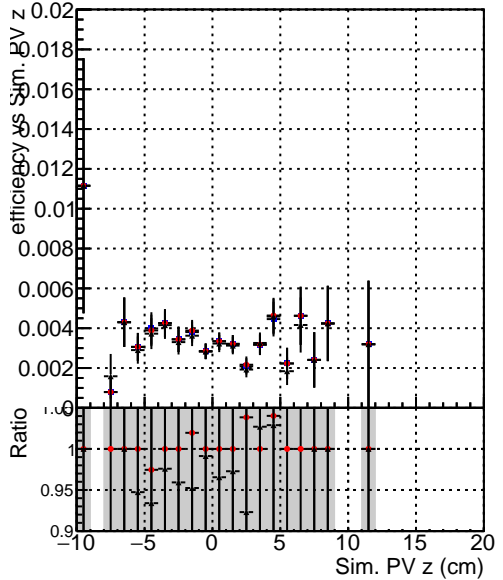

Efficiency vs vertpos**fake+duplicates vs vert r**

— DQM_mkFit_TTbarPU50_extractedGeoms_rescaleError100
— DQM_mkFit_TTbarPU50_extractedGeoms_rescaleError100_pTCutOverlap0p0
— DQM_mkFit_TTbarPU50_extractedGeoms_rescaleError100_pTCutOverlap0p0_dynamicChi2CutOverlap

Efficiency vs vert z**Efficiency vs. sim PV z****fake+duplicates vs Sim. PV z**