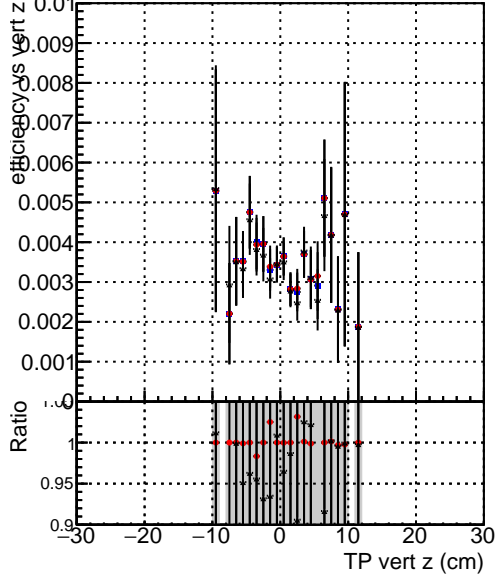

Efficiency vs vertpos**fake+duplicates vs vert r**

— DQM_mkFit_TTbarPU50_extractedGeoms_rescaleError100
— DQM_mkFit_TTbarPU50_extractedGeoms_rescaleError100_pTCutOverlap0p0
— DQM_mkFit_TTbarPU50_extractedGeoms_rescaleError100_pTCutOverlap0p0_dynamicChi2CutOverlap

Efficiency vs vert z**Efficiency vs. sim PV z****fake+duplicates vs Sim. PV z**