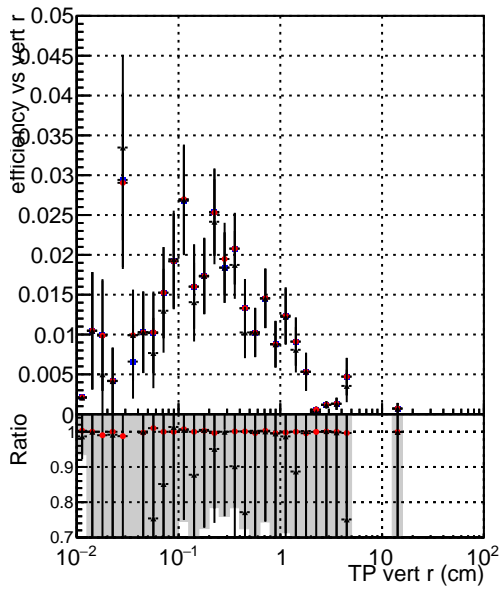

Efficiency vs vertpos**fake+duplicates vs vert r**

— DQM_mkFit_TTbarPU50_extractedGeoms_rescaleError100
— DQM_mkFit_TTbarPU50_extractedGeoms_rescaleError100_pTCutOverlap0p0
— DQM_mkFit_TTbarPU50_extractedGeoms_rescaleError100_pTCutOverlap0p0_dynamicChi2CutOverlap

Efficiency vs vert z**Efficiency vs. sim PV z****fake+duplicates vs Sim. PV z**