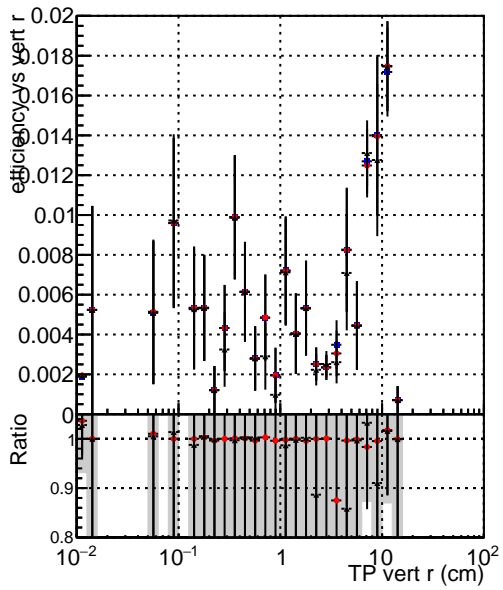

Efficiency vs vertpos**fake+duplicates vs vert r**

—• DQM_mkFit_TTbarPU50_extractedGeoms_rescaleError100
—• DQM_mkFit_TTbarPU50_extractedGeoms_rescaleError100_pTCutOverlap0p0
—• DQM_mkFit_TTbarPU50_extractedGeoms_rescaleError100_pTCutOverlap0p0_dynamicChi2CutOverlap

Efficiency vs vert z**Efficiency vs. sim PV z****fake+duplicates vs Sim. PV z**