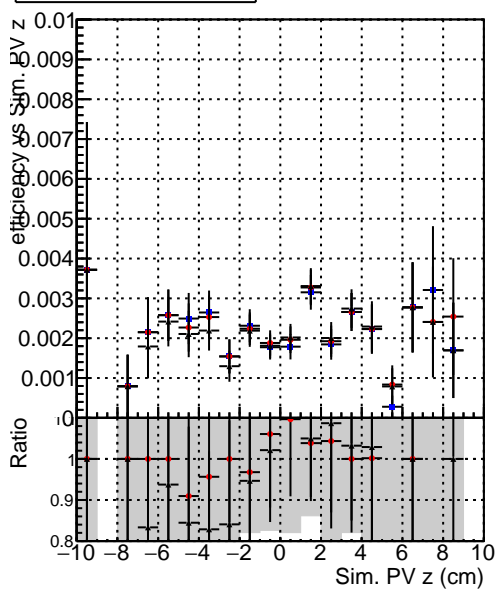

Efficiency vs vertpos**fake+duplicates vs vert r**

—• DQM_mkFit_TTbarPU50_extractedGeoms_rescaleError100
—• DQM_mkFit_TTbarPU50_extractedGeoms_rescaleError100_pTCutOverlap0p0
—• DQM_mkFit_TTbarPU50_extractedGeoms_rescaleError100_pTCutOverlap0p0_dynamicChi2CutOverlap

Efficiency vs vert z**Efficiency vs. sim PV z****fake+duplicates vs Sim. PV z**