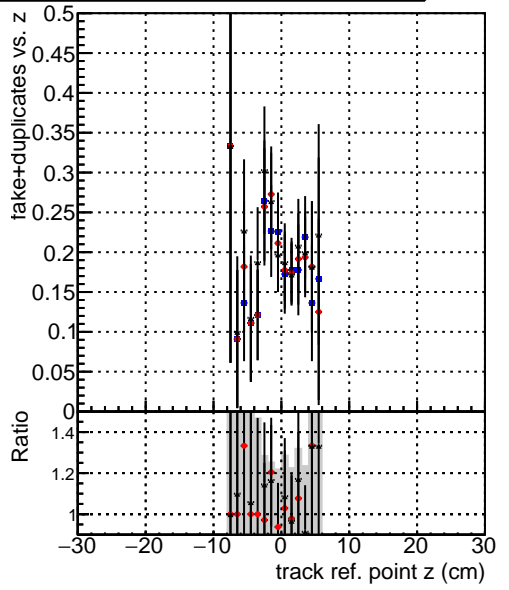

Efficiency vs vertpos**fake+duplicates vs vert r**

—• DQM_mkFit_TTbarPU50_extractedGeoms_rescaleError100
—• DQM_mkFit_TTbarPU50_extractedGeoms_rescaleError100_pTCutOverlap0p0
—• DQM_mkFit_TTbarPU50_extractedGeoms_rescaleError100_pTCutOverlap0p0_dynamicChi2CutOverlap

Efficiency vs vert z**Efficiency vs. sim PV z****fake+duplicates vs Sim. PV z**