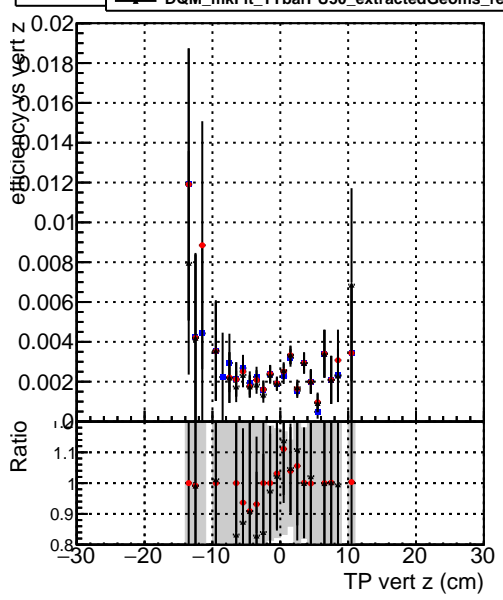

Efficiency vs vertpos**fake+duplicates vs vert r**

—• DQM_mkFit_TTbarPU50_extractedGeoms_rescaleError100
—• DQM_mkFit_TTbarPU50_extractedGeoms_rescaleError100_pTCutOverlap0p0
—• DQM_mkFit_TTbarPU50_extractedGeoms_rescaleError100_pTCutOverlap0p0_dynamicChi2CutOverlap

Efficiency vs vert z**Efficiency vs. sim PV z****fake+duplicates vs Sim. PV z**