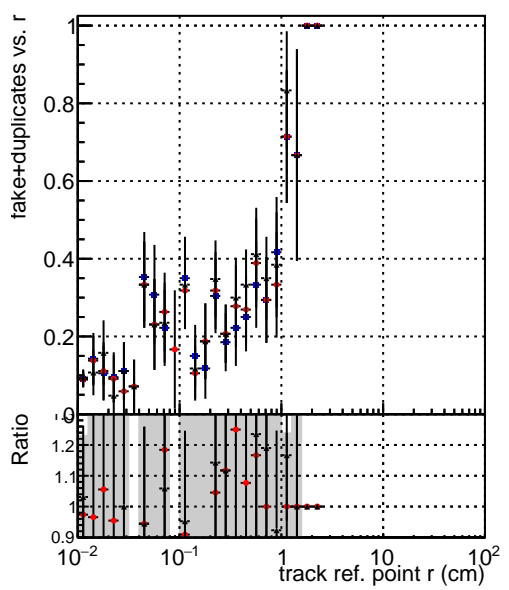

Efficiency vs vertpos**fake+duplicates vs vert r**

—• DQM_mkFit_TTbarPU50_extractedGeoms_rescaleError100
—• DQM_mkFit_TTbarPU50_extractedGeoms_rescaleError100_pTCutOverlap0p0
—• DQM_mkFit_TTbarPU50_extractedGeoms_rescaleError100_pTCutOverlap0p0_dynamicChi2CutOverlap

Efficiency vs vert z**Efficiency vs. sim PV z****fake+duplicates vs Sim. PV z**