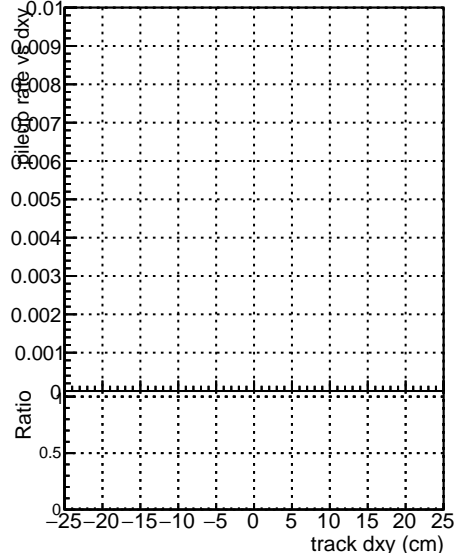

**Fake rate vs dxy****Duplicates Rate vs Dxy****Pileup rate vs dxy**

● DGM mkFit TTbar PU50 extracted Geoms\_rescale Error100  
● DGM mkFit TTbar PU50 extracted Geoms\_rescale Error100 pTCutOverlap0p0  
● DGM mkFit TTbar PU50 extracted Geoms\_rescale Error100 pTCutOverlap0p0 dynamicChi2CutOverlap