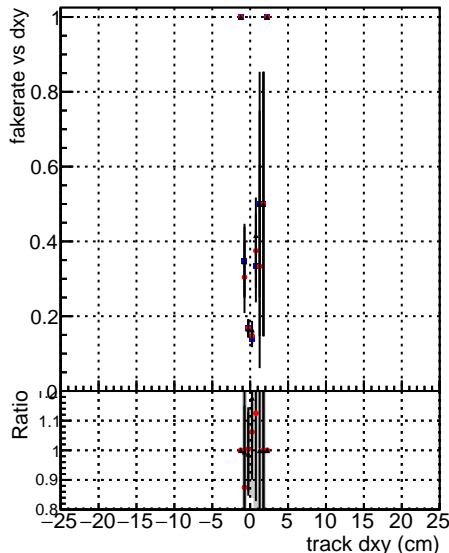

**Fake rate vs dxy****Duplicates Rate vs Dxy****Pileup rate vs dxy**

● DGM mkFit TTbar PU50 extracted Geoms\_rescale Error100  
● DGM mkFit TTbar PU50 extracted Geoms\_rescale Error100 pTCutOverlap0p0  
● DGM mkFit TTbar PU50 extracted Geoms\_rescale Error100 pTCutOverlap0p0 dynamicChi2CutOverlap

**Fake rate vs dz****Duplicates Rate vs Ddz****Pileup rate vs dz**