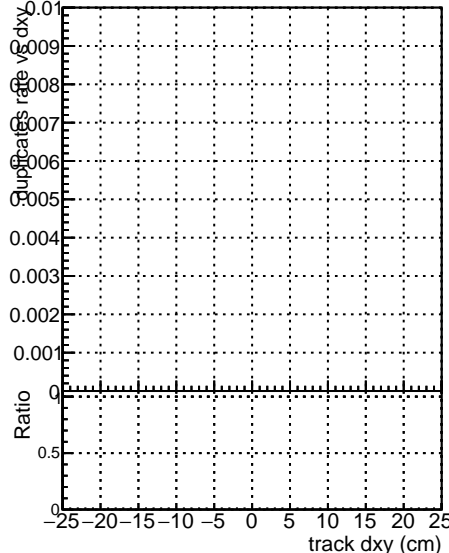

**Fake rate vs dxy****Duplicates Rate vs Dxy****Pileup rate vs dxy**

● DGM mkFit TTbar PU50 extracted Geoms\_rescale Error100  
● DGM mkFit TTbar PU50 extracted Geoms\_rescale Error100 pTCutOverlap0p0  
● DGM mkFit TTbar PU50 extracted Geoms\_rescale Error100 pTCutOverlap0p0 dynamicChi2CutOverlap