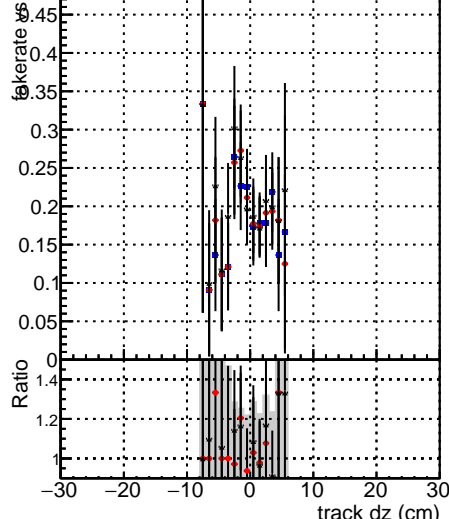

**Fake rate vs dxy****Duplicates Rate vs Dxy****Pileup rate vs dxy**

● DGM mkFit TTbar PU50 extracted Geoms\_rescale Error100  
● DGM mkFit TTbar PU50 extracted Geoms\_rescale Error100 pTCutOverlap0p0  
● DGM mkFit TTbar PU50 extracted Geoms\_rescale Error100 pTCutOverlap0p0 dynamicChi2CutOverlap

**Fake rate vs dz****Duplicates Rate vs Ddz****Pileup rate vs dz**