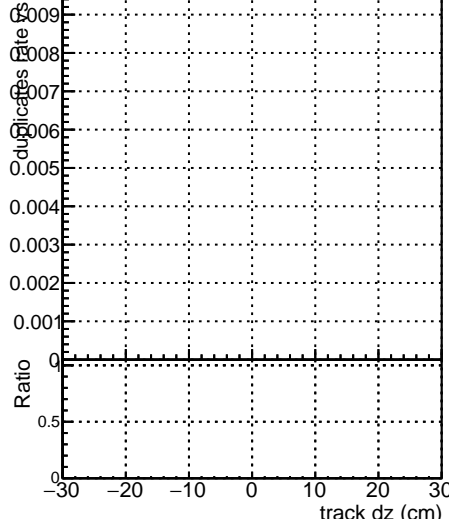

Duplicates Rate vs Ddz