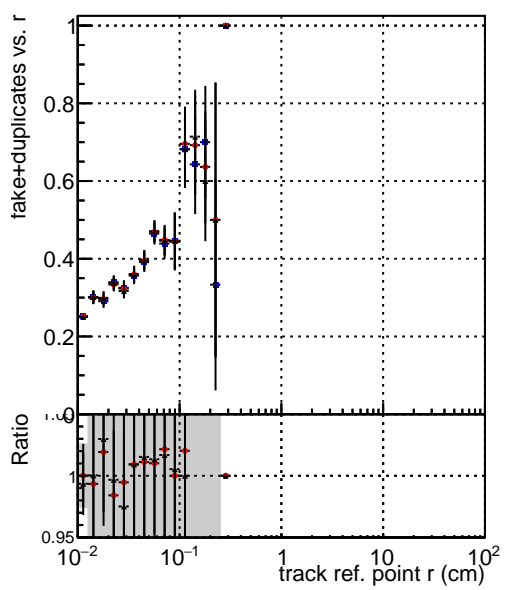

Efficiency vs vertpos**fake+duplicates vs vert r****Efficiency**

- DQM_mkFit_TTbarPU50_extractedGeoms_rescaleError100
- DQM_mkFit_TTbarPU50_extractedGeoms_rescaleError100_pTCutOverlap0p0
- DQM_mkFit_TTbarPU50_extractedGeoms_rescaleError100_pTCutOverlap0p0_dynamicChi2CutOverlap

**Efficiency vs. sim PV z****fake+duplicates vs Sim. PV z**