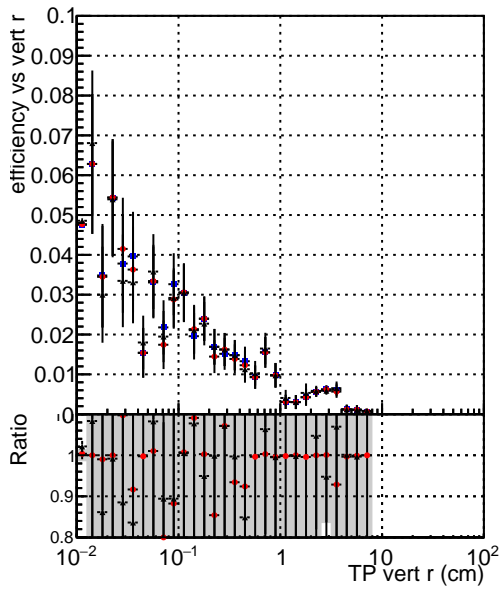

Efficiency vs vertpos**fake+duplicates vs vert r****Efficiency**

- DQM_mkFit_TTbarPU50_extractedGeoms_rescaleError100
- DQM_mkFit_TTbarPU50_extractedGeoms_rescaleError100_pTCutOverlap0p0
- DQM_mkFit_TTbarPU50_extractedGeoms_rescaleError100_pTCutOverlap0p0_dynamicChi2CutOverlap

**Efficiency vs. sim PV z****fake+duplicates vs Sim. PV z**