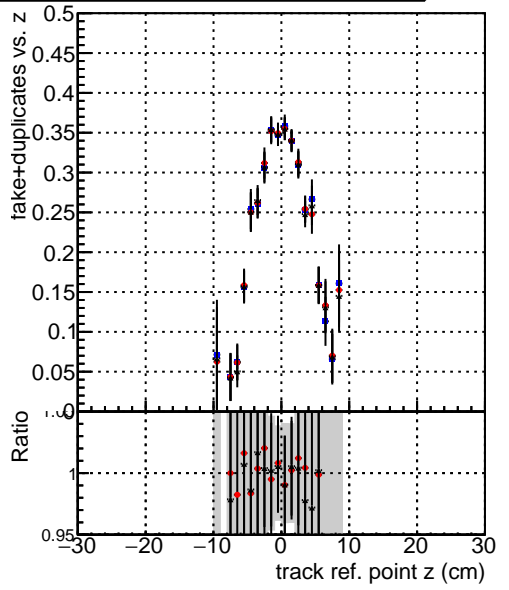

Efficiency vs vertpos**fake+duplicates vs vert r****Efficiency**

- DQM_mkFit_TTbarPU50_extractedGeoms_rescaleError100
- DQM_mkFit_TTbarPU50_extractedGeoms_rescaleError100_pTCutOverlap0p0
- DQM_mkFit_TTbarPU50_extractedGeoms_rescaleError100_pTCutOverlap0p0_dynamicChi2CutOverlap

**Efficiency vs. sim PV z****fake+duplicates vs Sim. PV z**