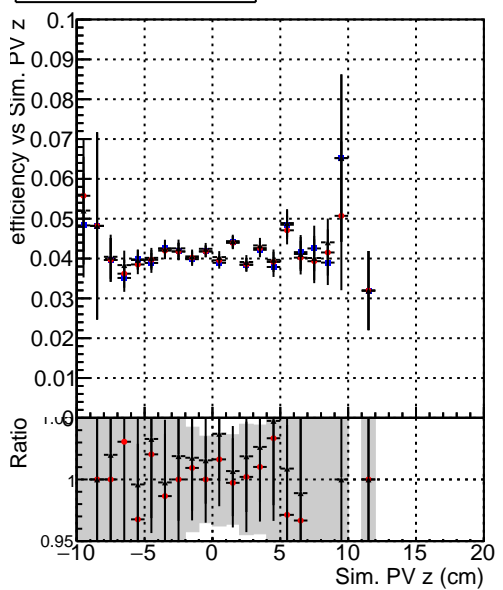

Efficiency vs vertpos**fake+duplicates vs vert r****Efficiency**

- DQM_mkFit_TTbarPU50_extractedGeoms_rescaleError100
- DQM_mkFit_TTbarPU50_extractedGeoms_rescaleError100_pTCutOverlap0p0
- DQM_mkFit_TTbarPU50_extractedGeoms_rescaleError100_pTCutOverlap0p0_dynamicChi2CutOverlap

**Efficiency vs. sim PV z****fake+duplicates vs Sim. PV z**