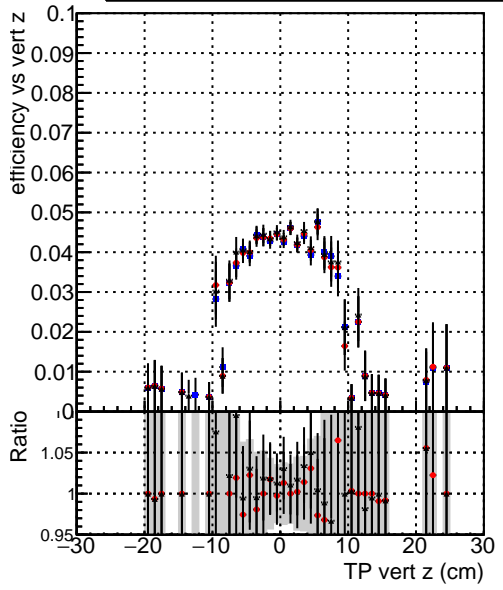

Efficiency vs vertpos**fake+duplicates vs vert r****Efficiency**

- DQM_mkFit_TTbarPU50_extractedGeoms_rescaleError100
- DQM_mkFit_TTbarPU50_extractedGeoms_rescaleError100_pTCutOverlap0p0
- DQM_mkFit_TTbarPU50_extractedGeoms_rescaleError100_pTCutOverlap0p0_dynamicChi2CutOverlap

**Efficiency vs. sim PV z****fake+duplicates vs Sim. PV z**