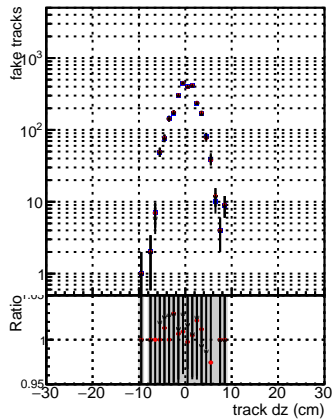

**N of reco track vs dxy****N of associated (recoToSim) tracks vs dxy****N of associated (recoToSim) looper tracks vs dxy****N of reco track vs dz****N of associated (recoToSim) tracks vs dz****N of associated (recoToSim) looper tracks vs dz**

DQM mkFit
TbarPU50
extractedGeoms
rescaleError100
pTCutOverlap0p0
dynamicChi2CutOverlap