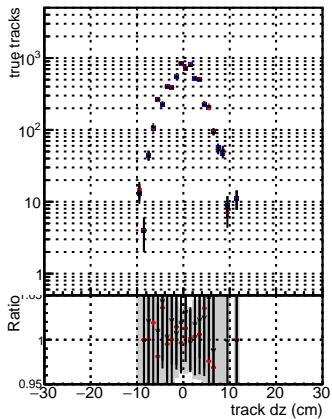

**N of reco track vs dxy****N of associated (recoToSim) tracks vs dxy****N of associated (recoToSim) looper tracks vs dxy****N of reco track vs dz****N of associated (recoToSim) tracks vs dz****N of associated (recoToSim) looper tracks vs dz**

DQM mkFit
TbarPU50
extractedGeoms
rescaleError100
pTCutOverlap0p0
dynamicChi2CutOverlap