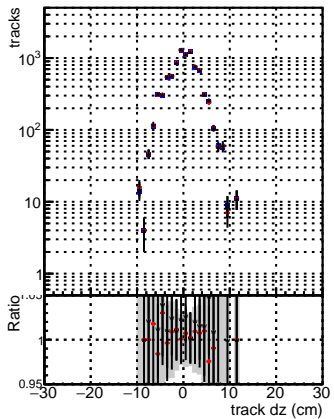

**N of reco track vs dxy****N of associated (recoToSim) tracks vs dxy****N of associated (recoToSim) looper tracks vs dxy****N of reco track vs dz****N of associated (recoToSim) tracks vs dz****N of associated (recoToSim) looper tracks vs dz**

DQM mkFit
TbarPU50
extractedGeoms
rescaleError100
pTCutOverlap0p0
dynamicChi2CutOverlap