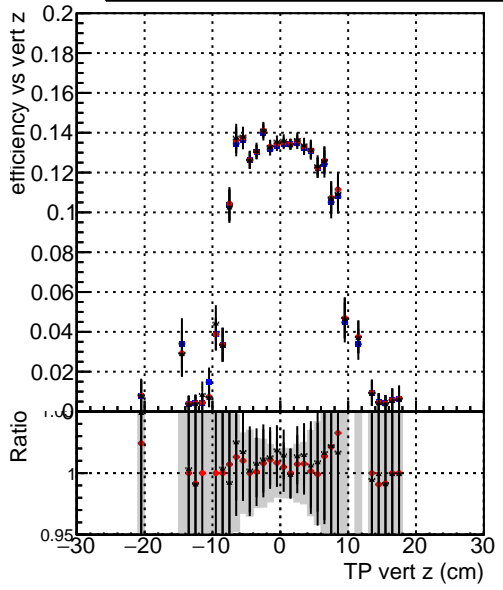

**Efficiency vs vertpos****fake+duplicates vs vert r****Efficiency**

- DQM\_mkFit\_TTbarPU50\_extractedGeoms\_rescaleError100
- DQM\_mkFit\_TTbarPU50\_extractedGeoms\_rescaleError100\_pTCutOverlap0p0
- DQM\_mkFit\_TTbarPU50\_extractedGeoms\_rescaleError100\_pTCutOverlap0p0\_dynamicChi2CutOverlap

**Efficiency vs. sim PV z****fake+duplicates vs Sim. PV z**