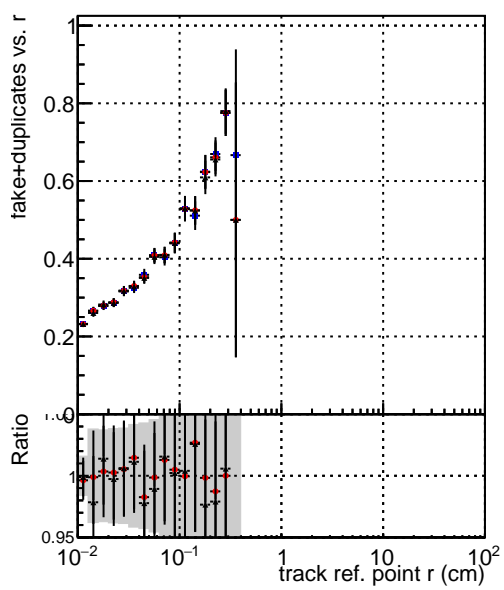

**Efficiency vs vertpos****fake+duplicates vs vert r****Efficiency**

- DQM\_mkFit\_TTbarPU50\_extractedGeoms\_rescaleError100
- DQM\_mkFit\_TTbarPU50\_extractedGeoms\_rescaleError100\_pTCutOverlap0p0
- DQM\_mkFit\_TTbarPU50\_extractedGeoms\_rescaleError100\_pTCutOverlap0p0\_dynamicChi2CutOverlap

**Efficiency vs. sim PV z****fake+duplicates vs Sim. PV z**