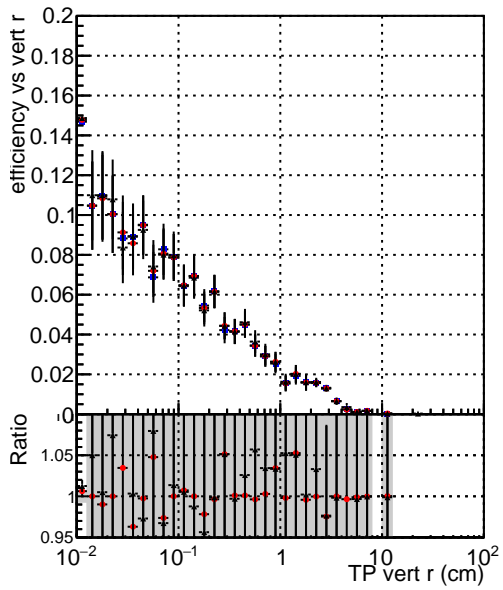

**Efficiency vs vertpos****fake+duplicates vs vert r****Efficiency**

- DQM\_mkFit\_TTbarPU50\_extractedGeoms\_rescaleError100
- DQM\_mkFit\_TTbarPU50\_extractedGeoms\_rescaleError100\_pTCutOverlap0p0
- DQM\_mkFit\_TTbarPU50\_extractedGeoms\_rescaleError100\_pTCutOverlap0p0\_dynamicChi2CutOverlap

**Efficiency vs. sim PV z****fake+duplicates vs Sim. PV z**