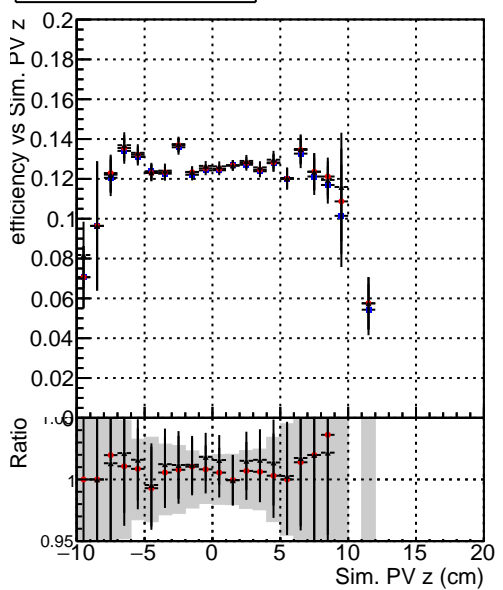

**Efficiency vs vertpos****fake+duplicates vs vert r****Efficiency**

- DQM\_mkFit\_TTbarPU50\_extractedGeoms\_rescaleError100
- DQM\_mkFit\_TTbarPU50\_extractedGeoms\_rescaleError100\_pTCutOverlap0p0
- DQM\_mkFit\_TTbarPU50\_extractedGeoms\_rescaleError100\_pTCutOverlap0p0\_dynamicChi2CutOverlap

**Efficiency vs. sim PV z****fake+duplicates vs Sim. PV z**