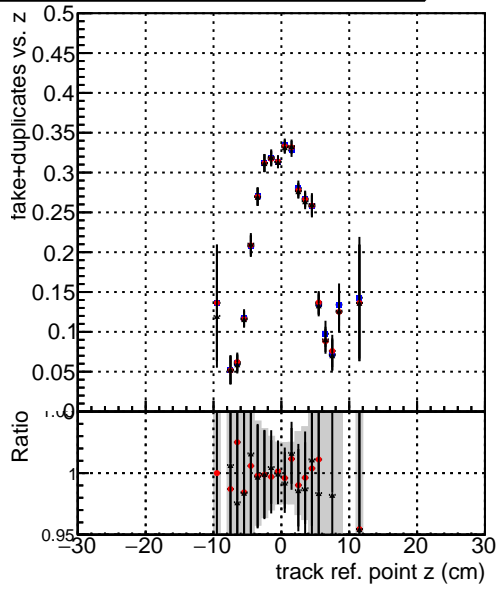

**Efficiency vs vertpos****fake+duplicates vs vert r****Efficiency**

- DQM\_mkFit\_TTbarPU50\_extractedGeoms\_rescaleError100
- DQM\_mkFit\_TTbarPU50\_extractedGeoms\_rescaleError100\_pTCutOverlap0p0
- DQM\_mkFit\_TTbarPU50\_extractedGeoms\_rescaleError100\_pTCutOverlap0p0\_dynamicChi2CutOverlap

**Efficiency vs. sim PV z****fake+duplicates vs Sim. PV z**