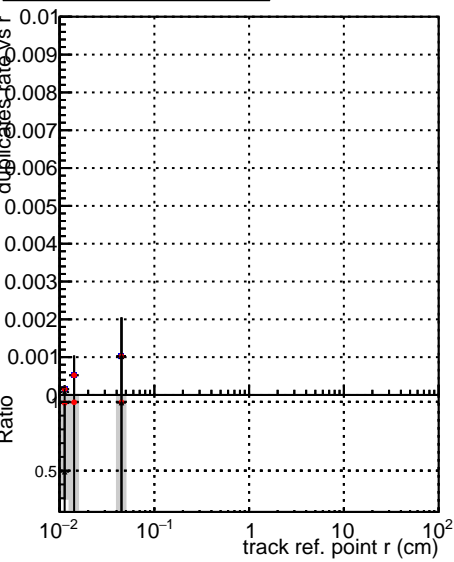

Fake rate vs vertpos**Duplicates Rate vs vertpos****Pileup rate vs vertpos**

● DQM_mkFit_TTbarPU50_extractedGeoms_rescaleError100
● DQM_mkFit_TTbarPU50_extractedGeoms_rescaleError100_pTCutOverlap0p0
● DQM_mkFit_TTbarPU50_extractedGeoms_rescaleError100_dynamicChi2CutOverlap

Fake rate vs v**Fake rate vs. sim PV z****Duplicates Rate vs sim PV z****Pileup rate vs. sim PV z**