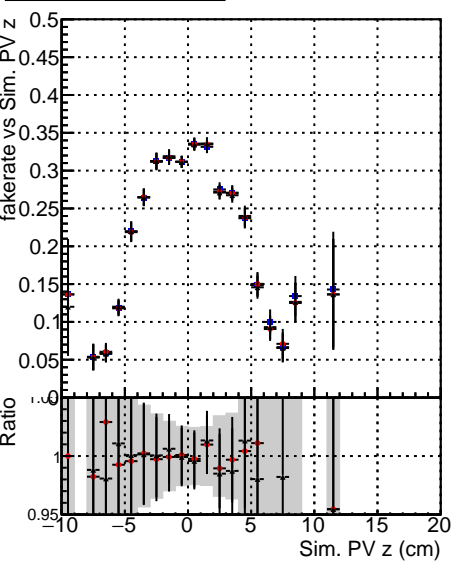

Fake rate vs vertpos**Duplicates Rate vs vertpos****Pileup rate vs vertpos**

● DQM_mkFit_TTbarPU50_extractedGeoms_rescaleError100
● DQM_mkFit_TTbarPU50_extractedGeoms_rescaleError100_pTCutOverlap0p0
● DQM_mkFit_TTbarPU50_extractedGeoms_rescaleError100_dynamicChi2CutOverlap

Fake rate vs v**Fake rate vs. sim PV z****Duplicates Rate vs sim PV z****Pileup rate vs. sim PV z**