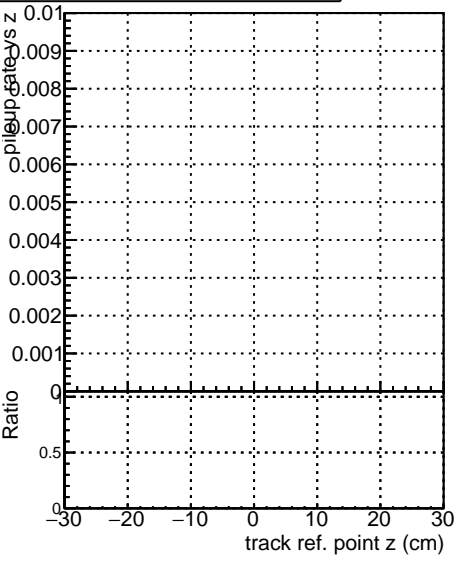

Fake rate vs vertpos**Duplicates Rate vs vertpos****Pileup rate vs vertpos**

● DQM_mkFit_TTbarPU50_extractedGeoms_rescaleError100
● DQM_mkFit_TTbarPU50_extractedGeoms_rescaleError100_pTCutOverlap0p0
● DQM_mkFit_TTbarPU50_extractedGeoms_rescaleError100_dynamicChi2CutOverlap

Fake rate vs v**Fake rate vs. sim PV z****Duplicates Rate vs sim PV z****Pileup rate vs. sim PV z**