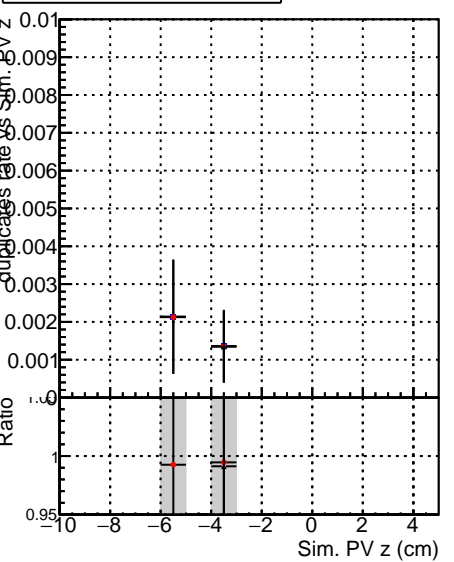

Fake rate vs vertpos**Duplicates Rate vs vertpos****Pileup rate vs vertpos**

● DQM_mkFit_TTbarPU50_extractedGeoms_rescaleError100
● DQM_mkFit_TTbarPU50_extractedGeoms_rescaleError100_pTCutOverlap0p0
● DQM_mkFit_TTbarPU50_extractedGeoms_rescaleError100_dynamicChi2CutOverlap

Fake rate vs v**Fake rate vs. sim PV z****Duplicates Rate vs sim PV z****Pileup rate vs. sim PV z**