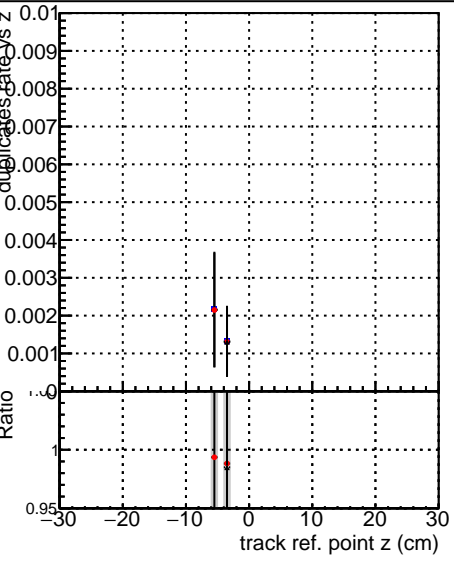

Fake rate vs vertpos**Duplicates Rate vs vertpos****Pileup rate vs vertpos**

● DQM_mkFit_TTbarPU50_extractedGeoms_rescaleError100
● DQM_mkFit_TTbarPU50_extractedGeoms_rescaleError100_pTCutOverlap0p0
● DQM_mkFit_TTbarPU50_extractedGeoms_rescaleError100_dynamicChi2CutOverlap

Fake rate vs v**Fake rate vs. sim PV z****Duplicates Rate vs sim PV z****Pileup rate vs. sim PV z**