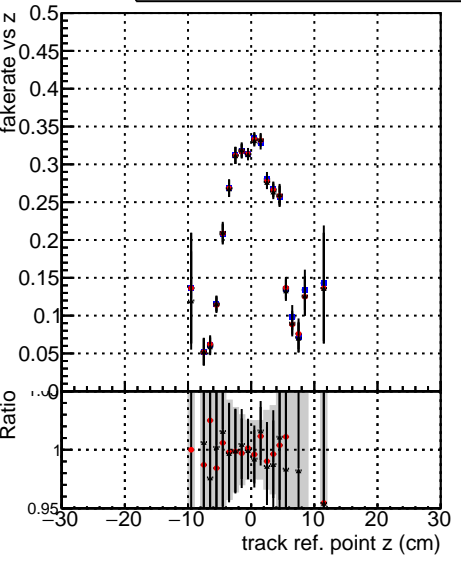

Fake rate vs vertpos**Duplicates Rate vs vertpos****Pileup rate vs vertpos**

● DQM_mkFit_TTbarPU50_extractedGeoms_rescaleError100
● DQM_mkFit_TTbarPU50_extractedGeoms_rescaleError100_pTCutOverlap0p0
● DQM_mkFit_TTbarPU50_extractedGeoms_rescaleError100_dynamicChi2CutOverlap

Fake rate vs v**Fake rate vs. sim PV z****Duplicates Rate vs sim PV z****Pileup rate vs. sim PV z**