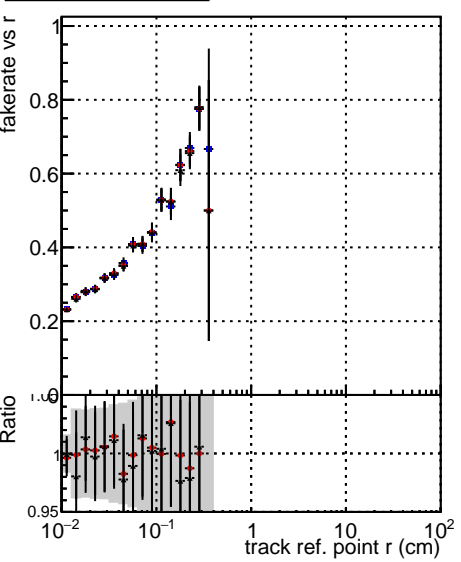

Fake rate vs vertpos**Duplicates Rate vs vertpos****Pileup rate vs vertpos**

● DQM_mkFit_TTbarPU50_extractedGeoms_rescaleError100
● DQM_mkFit_TTbarPU50_extractedGeoms_rescaleError100_pTCutOverlap0p0
● DQM_mkFit_TTbarPU50_extractedGeoms_rescaleError100_dynamicChi2CutOverlap

Fake rate vs v**Fake rate vs. sim PV z****Duplicates Rate vs sim PV z****Pileup rate vs. sim PV z**