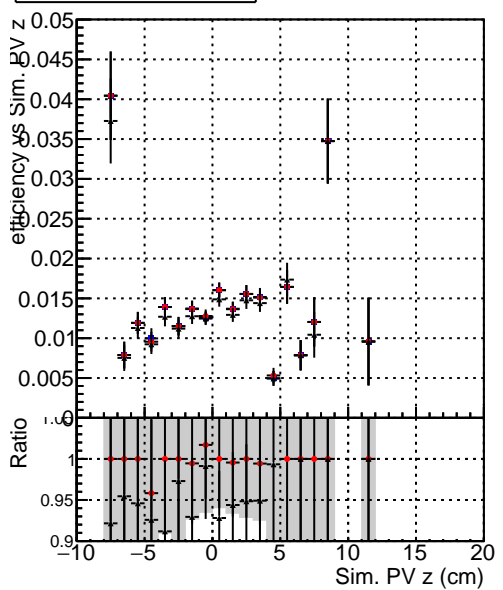

Efficiency vs vertpos**fake+duplicates vs vert r****Efficiency**

- DQM_mkFit_TTbarPU50_extractedGeoms_rescaleError100
- DQM_mkFit_TTbarPU50_extractedGeoms_rescaleError100_pTCutOverlap0p0
- DQM_mkFit_TTbarPU50_extractedGeoms_rescaleError100_pTCutOverlap0p0_dynamicChi2CutOverlap

**Efficiency vs. sim PV z****fake+duplicates vs Sim. PV z**