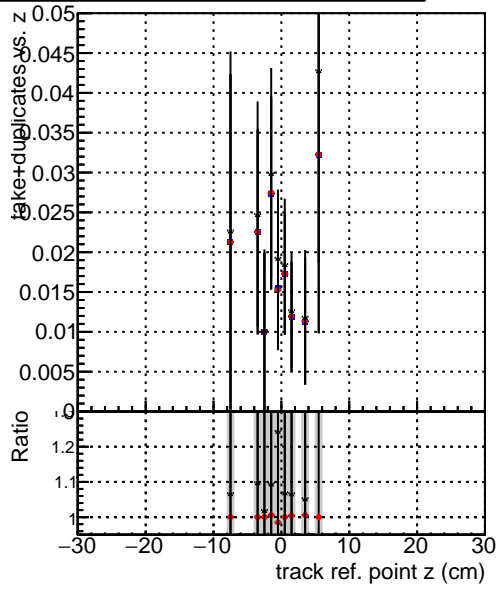

Efficiency vs vertpos**fake+duplicates vs vert r****Efficiency**

- DQM_mkFit_TTbarPU50_extractedGeoms_rescaleError100
- DQM_mkFit_TTbarPU50_extractedGeoms_rescaleError100_pTCutOverlap0p0
- DQM_mkFit_TTbarPU50_extractedGeoms_rescaleError100_pTCutOverlap0p0_dynamicChi2CutOverlap

**Efficiency vs. sim PV z****fake+duplicates vs Sim. PV z**