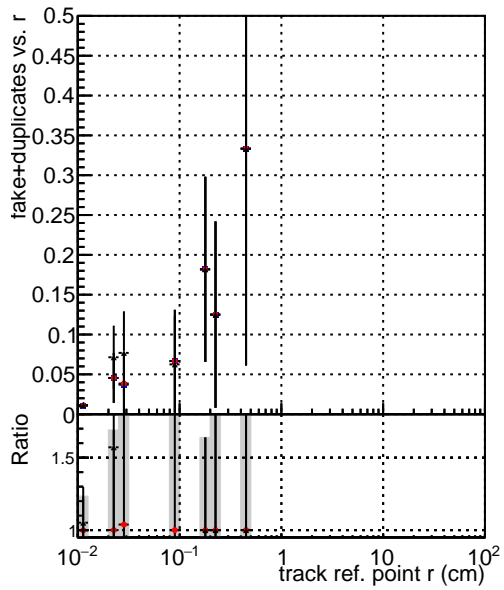

Efficiency vs vertpos**fake+duplicates vs vert r****Efficiency**

- DQM_mkFit_TTbarPU50_extractedGeoms_rescaleError100
- DQM_mkFit_TTbarPU50_extractedGeoms_rescaleError100_pTCutOverlap0p0
- DQM_mkFit_TTbarPU50_extractedGeoms_rescaleError100_pTCutOverlap0p0_dynamicChi2CutOverlap

**Efficiency vs. sim PV z****fake+duplicates vs Sim. PV z**