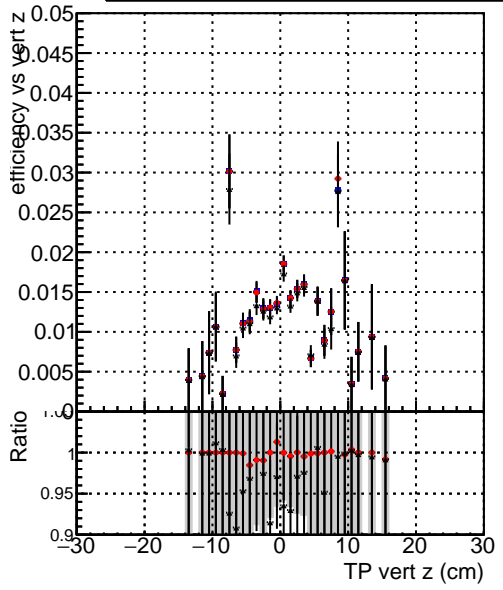

Efficiency vs vertpos**fake+duplicates vs vert r****Efficiency**

- DQM_mkFit_TTbarPU50_extractedGeoms_rescaleError100
- DQM_mkFit_TTbarPU50_extractedGeoms_rescaleError100_pTCutOverlap0p0
- DQM_mkFit_TTbarPU50_extractedGeoms_rescaleError100_pTCutOverlap0p0_dynamicChi2CutOverlap

**Efficiency vs. sim PV z****fake+duplicates vs Sim. PV z**