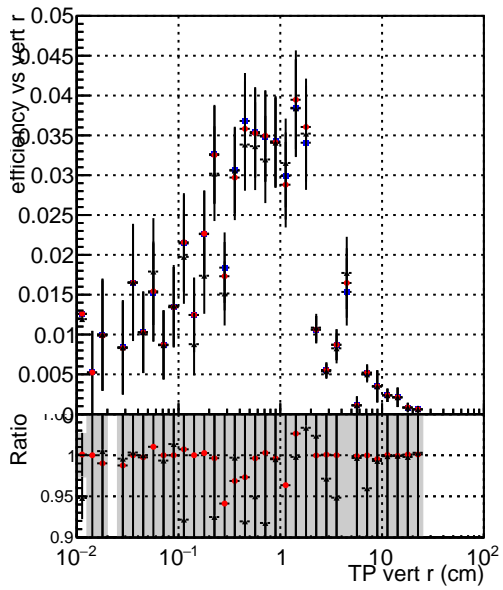

Efficiency vs vertpos**fake+duplicates vs vert r****Efficiency**

- DQM_mkFit_TTbarPU50_extractedGeoms_rescaleError100
- DQM_mkFit_TTbarPU50_extractedGeoms_rescaleError100_pTCutOverlap0p0
- DQM_mkFit_TTbarPU50_extractedGeoms_rescaleError100_pTCutOverlap0p0_dynamicChi2CutOverlap

**Efficiency vs. sim PV z****fake+duplicates vs Sim. PV z**