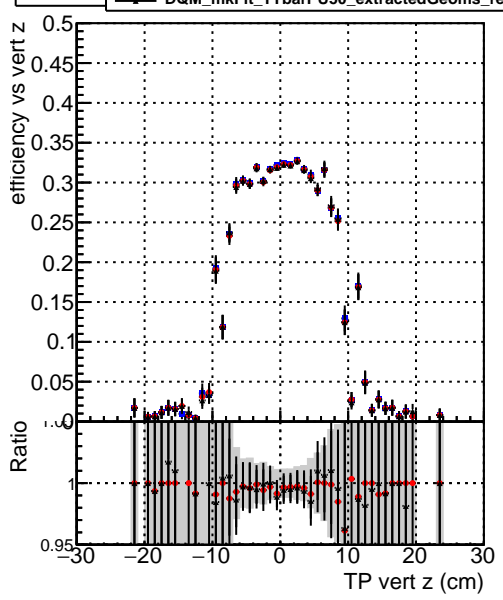

**Efficiency vs vertpos****fake+duplicates vs vert r****Efficiency vs sim PV z****fake+duplicates vs Sim. PV z****Efficiency vs. sim PV z****fake+duplicates vs Sim. PV z**

—•— DQM\_mkFit\_TTbarPU50\_extractedGeoms\_rescaleError100  
—•— DQM\_mkFit\_TTbarPU50\_extractedGeoms\_rescaleError100\_pTCutOverlap0p0  
—•— DQM\_mkFit\_TTbarPU50\_extractedGeoms\_rescaleError100\_pTCutOverlap0p0\_dynamicChi2CutOverlap