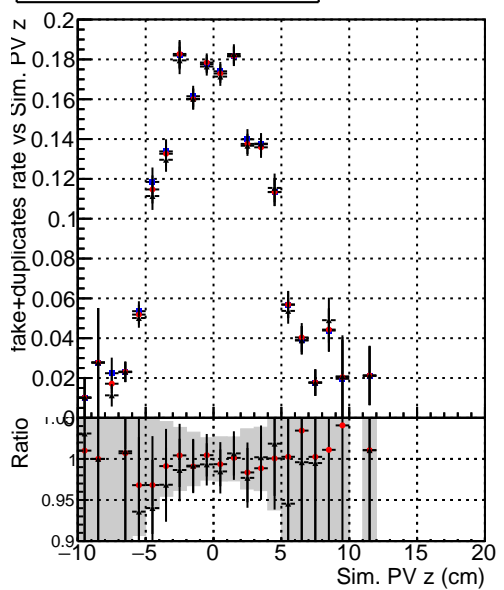

**Efficiency vs vertpos****fake+duplicates vs vert r****Efficiency vs sim PV z****fake+duplicates vs Sim. PV z****Efficiency vs. sim PV z****fake+duplicates vs Sim. PV z**

—•— DQM\_mkFit\_TTbarPU50\_extractedGeoms\_rescaleError100  
—•— DQM\_mkFit\_TTbarPU50\_extractedGeoms\_rescaleError100\_pTCutOverlap0p0  
—•— DQM\_mkFit\_TTbarPU50\_extractedGeoms\_rescaleError100\_pTCutOverlap0p0\_dynamicChi2CutOverlap