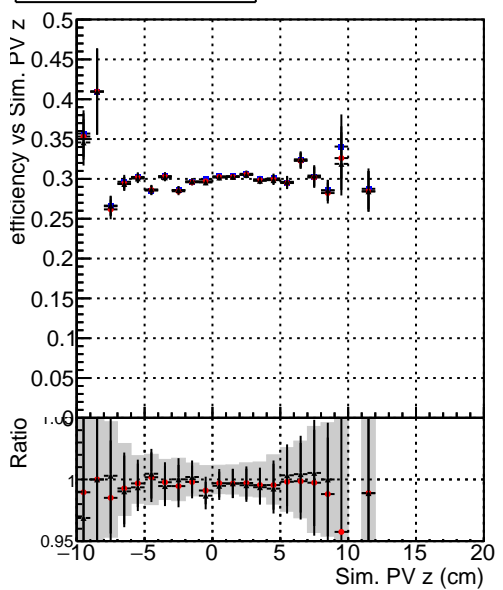

**Efficiency vs vertpos****fake+duplicates vs vert r****Efficiency vs sim PV z****fake+duplicates vs Sim. PV z****Efficiency vs. sim PV z****fake+duplicates vs Sim. PV z**

—•— DQM\_mkFit\_TTbarPU50\_extractedGeoms\_rescaleError100  
—•— DQM\_mkFit\_TTbarPU50\_extractedGeoms\_rescaleError100\_pTCutOverlap0p0  
—•— DQM\_mkFit\_TTbarPU50\_extractedGeoms\_rescaleError100\_pTCutOverlap0p0\_dynamicChi2CutOverlap