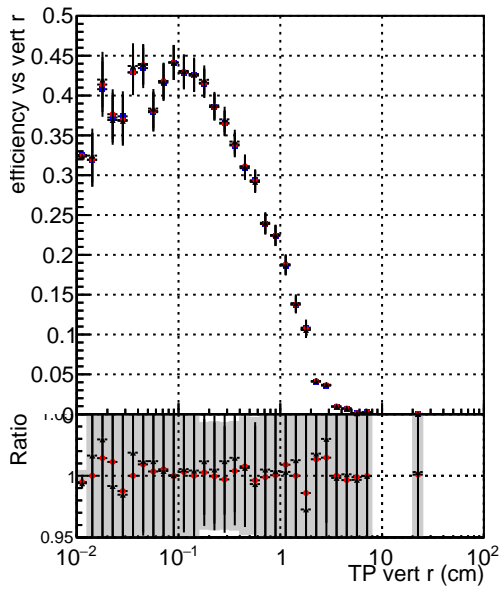

**Efficiency vs vertpos****fake+duplicates vs vert r****Efficiency vs sim PV z****fake+duplicates vs Sim. PV z****Efficiency vs. sim PV z****fake+duplicates vs Sim. PV z**

—•— DQM\_mkFit\_TTbarPU50\_extractedGeoms\_rescaleError100  
—•— DQM\_mkFit\_TTbarPU50\_extractedGeoms\_rescaleError100\_pTCutOverlap0p0  
—•— DQM\_mkFit\_TTbarPU50\_extractedGeoms\_rescaleError100\_pTCutOverlap0p0\_dynamicChi2CutOverlap