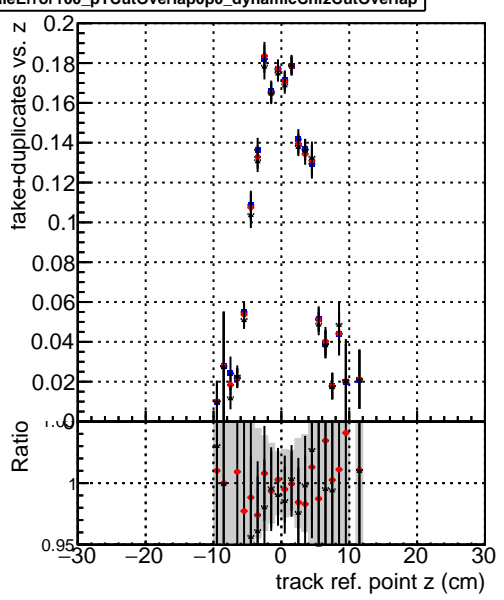

**Efficiency vs vertpos****fake+duplicates vs vert r****Efficiency vs sim PV z****fake+duplicates vs Sim. PV z****Efficiency vs. sim PV z****fake+duplicates vs Sim. PV z**

—•— DQM\_mkFit\_TTbarPU50\_extractedGeoms\_rescaleError100  
—•— DQM\_mkFit\_TTbarPU50\_extractedGeoms\_rescaleError100\_pTCutOverlap0p0  
—•— DQM\_mkFit\_TTbarPU50\_extractedGeoms\_rescaleError100\_pTCutOverlap0p0\_dynamicChi2CutOverlap