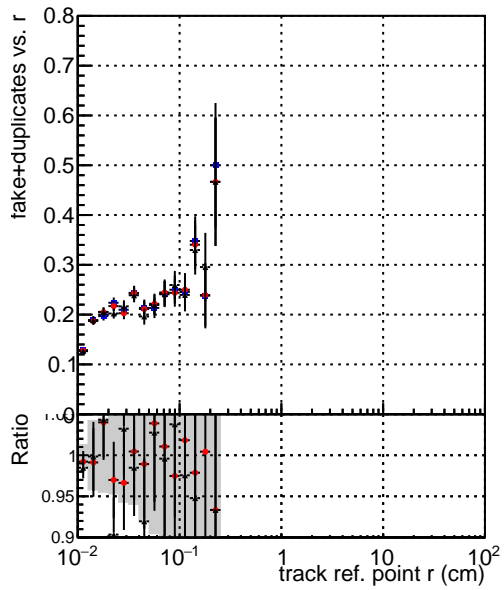

**Efficiency vs vertpos****fake+duplicates vs vert r****Efficiency vs sim PV z****fake+duplicates vs Sim. PV z****Efficiency vs. sim PV z****fake+duplicates vs Sim. PV z**

—•— DQM\_mkFit\_TTbarPU50\_extractedGeoms\_rescaleError100  
—•— DQM\_mkFit\_TTbarPU50\_extractedGeoms\_rescaleError100\_pTCutOverlap0p0  
—•— DQM\_mkFit\_TTbarPU50\_extractedGeoms\_rescaleError100\_pTCutOverlap0p0\_dynamicChi2CutOverlap