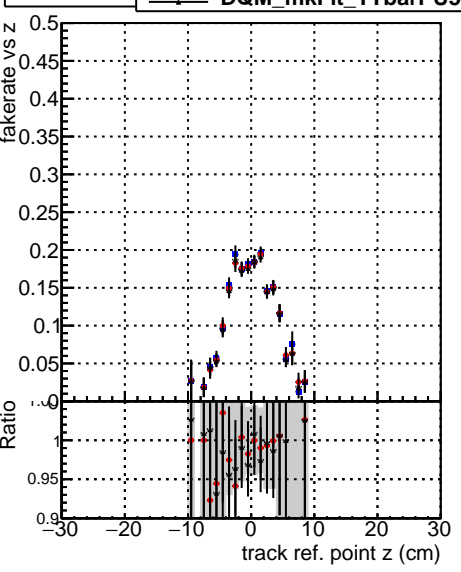

Fake rate vs vertpos**Duplicates Rate vs vertpos****Pileup rate vs vertpos****Fake rate vs v****Duplicates Rate vs v****Pileup rate vs v****Fake rate vs. sim PV z****Duplicates Rate vs sim PV z****Pileup rate vs. sim PV z**

—●— DQM_mkFit_TTbarPU50_extractedGeoms_rescaleError100
—●— DQM_mkFit_TTbarPU50_extractedGeoms_rescaleError100_pTCutOverlap0p0
—●— DQM_mkFit_TTbarPU50_extractedGeoms_rescaleError100_dynamicChi2CutOverlap