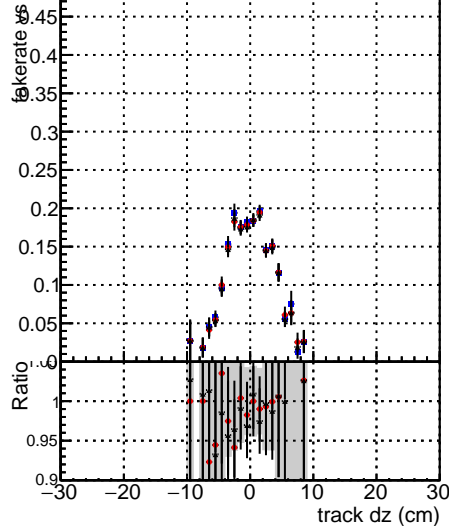

Fake rate vs dxy**Duplicates Rate vs Dxy****Pileup rate vs dxy**

—•— DGM_mkFit_TTbar_PU50_extracted_Geoms_rescale_Error100
 —•— DGM_mkFit_TTbar_PU50_extracted_Geoms_rescale_Error100
 —•— DGM_mkFit_TTbar_PU50_extracted_Geoms_rescale_Error100
 —•— pTCutOverlap0p0
 —•— pTCutOverlap0p0
 —•— dynamicChi2CutOverlap

Fake rate vs dz**Duplicates Rate vs Dzy****Pileup rate vs dz**