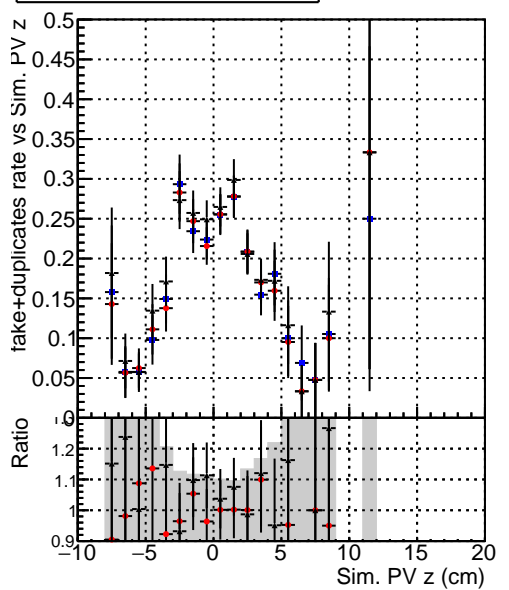

Efficiency vs vertpos**fake+duplicates vs vert r****Efficiency vs vert z****fake+duplicates vs vert z****Efficiency vs. sim PV z****fake+duplicates vs Sim. PV z**

—•— DQM_mkFit_TTbarPU50_extractedGeoms_rescaleError100
—•— DQM_mkFit_TTbarPU50_extractedGeoms_rescaleError100_pTCutOverlap0p0
—•— DQM_mkFit_TTbarPU50_extractedGeoms_rescaleError100_pTCutOverlap0p0_dynamicChi2CutOverlap