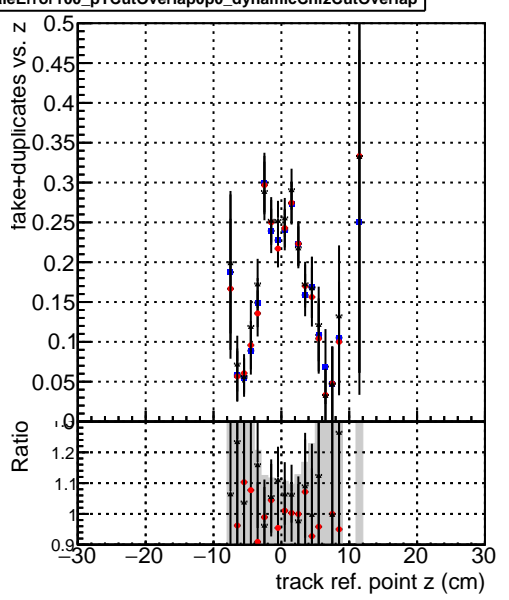

Efficiency vs vertpos**fake+duplicates vs vert r****Efficiency vs vert z****fake+duplicates vs vert z****Efficiency vs. sim PV z****fake+duplicates vs Sim. PV z**

—•— DQM_mkFit_TTbarPU50_extractedGeoms_rescaleError100
—•— DQM_mkFit_TTbarPU50_extractedGeoms_rescaleError100_pTCutOverlap0p0
—•— DQM_mkFit_TTbarPU50_extractedGeoms_rescaleError100_pTCutOverlap0p0_dynamicChi2CutOverlap