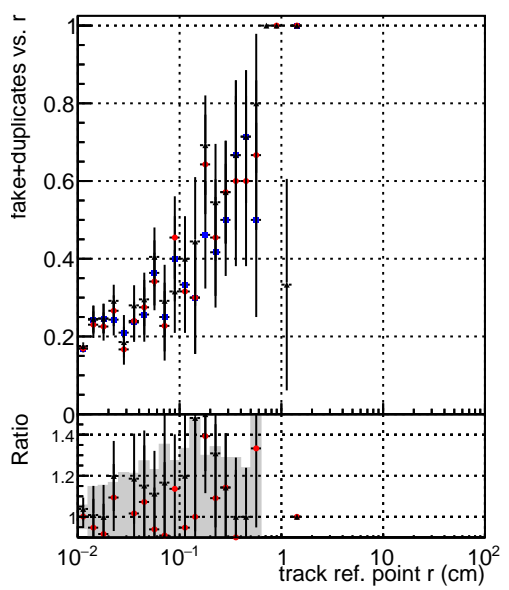

Efficiency vs vertpos**fake+duplicates vs vert r****Efficiency vs vert z****fake+duplicates vs vert z****Efficiency vs. sim PV z****fake+duplicates vs Sim. PV z**

—•— DQM_mkFit_TTbarPU50_extractedGeoms_rescaleError100
—•— DQM_mkFit_TTbarPU50_extractedGeoms_rescaleError100_pTCutOverlap0p0
—•— DQM_mkFit_TTbarPU50_extractedGeoms_rescaleError100_pTCutOverlap0p0_dynamicChi2CutOverlap