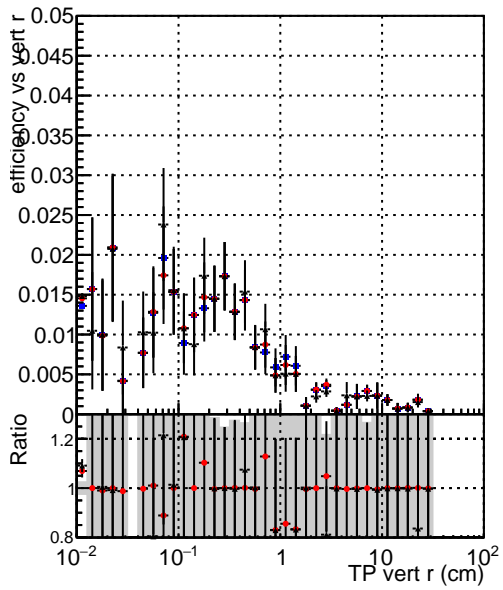

Efficiency vs vertpos**fake+duplicates vs vert r****Efficiency vs vert z****fake+duplicates vs vert z****Efficiency vs. sim PV z****fake+duplicates vs Sim. PV z**

—•— DQM_mkFit_TTbarPU50_extractedGeoms_rescaleError100
—•— DQM_mkFit_TTbarPU50_extractedGeoms_rescaleError100_pTCutOverlap0p0
—•— DQM_mkFit_TTbarPU50_extractedGeoms_rescaleError100_pTCutOverlap0p0_dynamicChi2CutOverlap