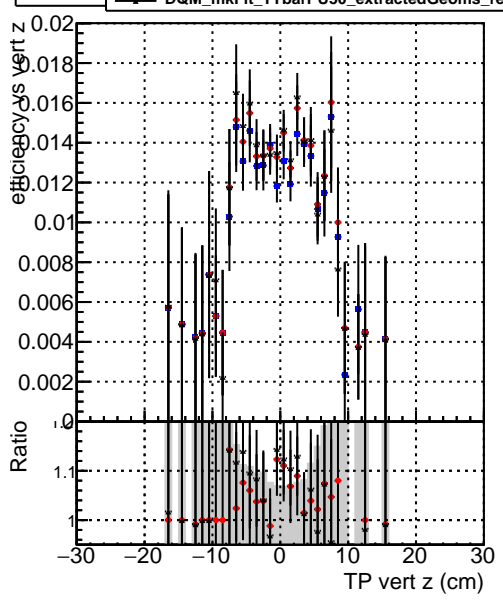

Efficiency vs vertpos**fake+duplicates vs vert r****Efficiency vs vert z****fake+duplicates vs vert z****Efficiency vs. sim PV z****fake+duplicates vs Sim. PV z**

—•— DQM_mkFit_TTbarPU50_extractedGeoms_rescaleError100
—•— DQM_mkFit_TTbarPU50_extractedGeoms_rescaleError100_pTCutOverlap0p0
—•— DQM_mkFit_TTbarPU50_extractedGeoms_rescaleError100_pTCutOverlap0p0_dynamicChi2CutOverlap