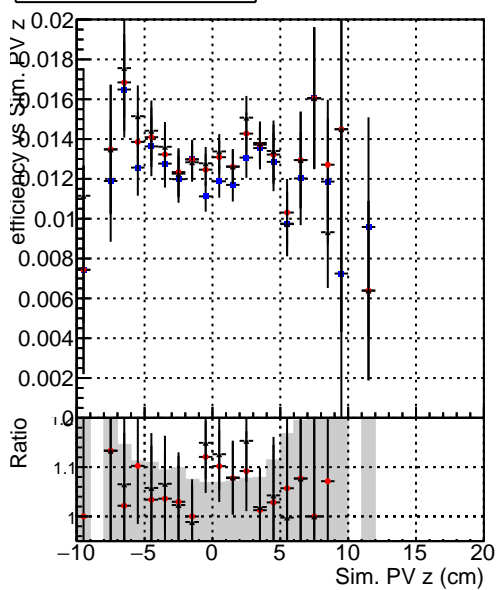

Efficiency vs vertpos**fake+duplicates vs vert r****Efficiency vs vert z****fake+duplicates vs vert z****Efficiency vs. sim PV z****fake+duplicates vs Sim. PV z**

—•— DQM_mkFit_TTbarPU50_extractedGeoms_rescaleError100
—•— DQM_mkFit_TTbarPU50_extractedGeoms_rescaleError100_pTCutOverlap0p0
—•— DQM_mkFit_TTbarPU50_extractedGeoms_rescaleError100_pTCutOverlap0p0_dynamicChi2CutOverlap