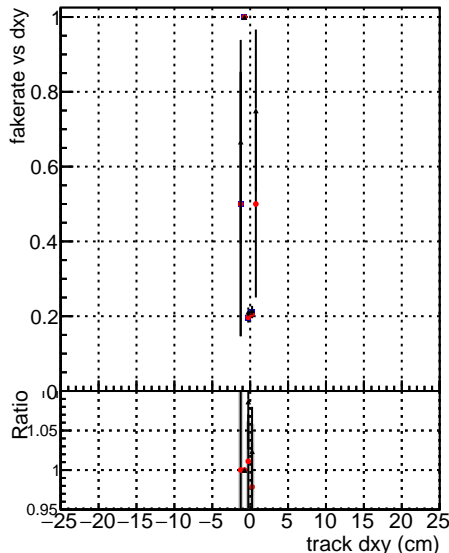

Fake rate vs dxy**Duplicates Rate vs Dxy****Pileup rate vs dxy**

—●— DGM mkFit TTbar PU50 extracted Geoms rescale Error100
—●— DGM mkFit TTbar PU50 extracted Geoms rescale Error100 pTCutOverlap0p0
—●— DGM mkFit TTbar PU50 extracted Geoms rescale Error100 pTCutOverlap0p0 dynamicChi2CutOverlap