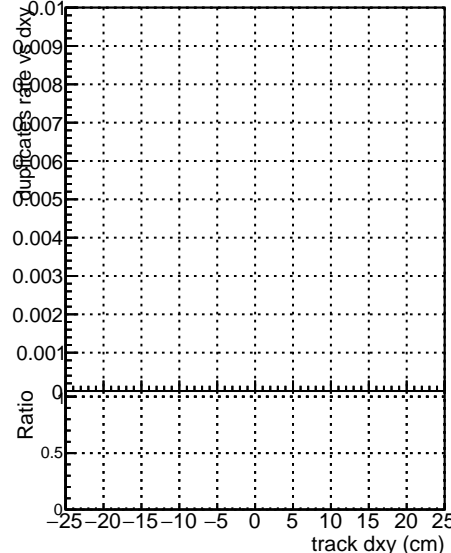

Fake rate vs dxy**Duplicates Rate vs Dxy****Pileup rate vs dxy**

—●— DGM mkFit TTbar PU50 extracted Geoms rescale Error100
—●— DGM mkFit TTbar PU50 extracted Geoms rescale Error100 pTCutOverlap0p0
—●— DGM mkFit TTbar PU50 extracted Geoms rescale Error100 pTCutOverlap0p0 dynamicChi2CutOverlap