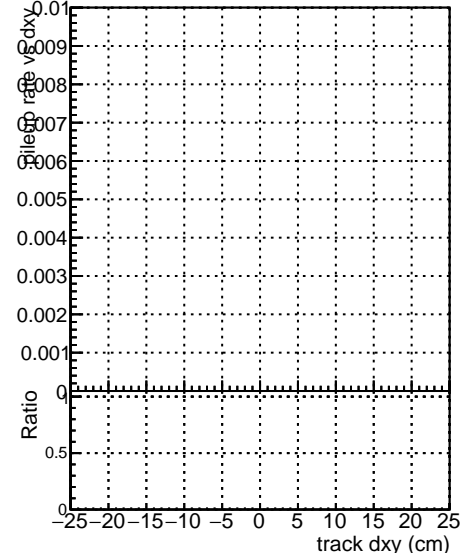

Fake rate vs dxy**Duplicates Rate vs Dxy****Pileup rate vs dxy**

—●— DGM mkFit TTbar PU50 extracted Geoms rescale Error100
—●— DGM mkFit TTbar PU50 extracted Geoms rescale Error100 pTCutOverlap0p0
—●— DGM mkFit TTbar PU50 extracted Geoms rescale Error100 pTCutOverlap0p0 dynamicChi2CutOverlap