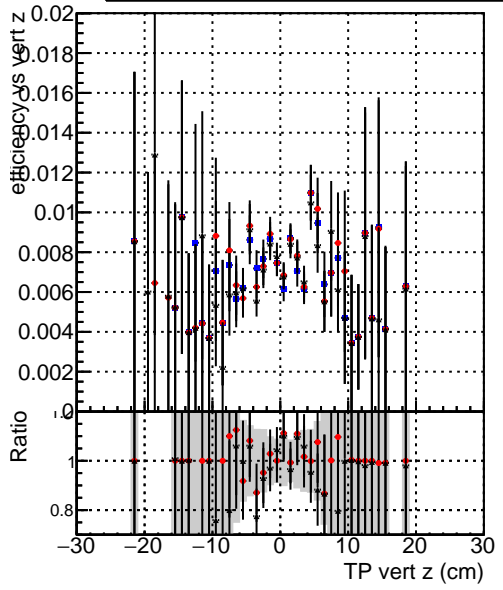

Efficiency vs vertpos**fake+duplicates vs vert r**

—●— DQM_mkFit_TTbarPU50_extractedGeoms_rescaleError100
—●— DQM_mkFit_TTbarPU50_extractedGeoms_rescaleError100_pTCutOverlap0p0
—●— DQM_mkFit_TTbarPU50_extractedGeoms_rescaleError100_pTCutOverlap0p0_dynamicChi2CutOverlap

Efficiency vs vert z**Efficiency vs. sim PV z****fake+duplicates vs Sim. PV z**