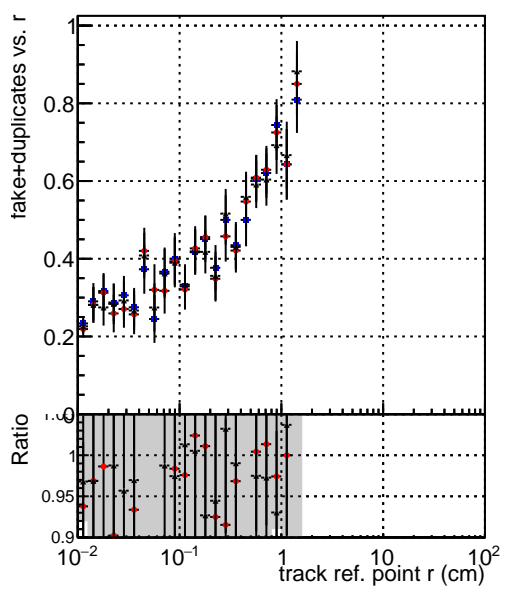

Efficiency vs vertpos**fake+duplicates vs vert r**

—●— DQM_mkFit_TTbarPU50_extractedGeoms_rescaleError100
—●— DQM_mkFit_TTbarPU50_extractedGeoms_rescaleError100_pTCutOverlap0p0
—●— DQM_mkFit_TTbarPU50_extractedGeoms_rescaleError100_pTCutOverlap0p0_dynamicChi2CutOverlap

Efficiency vs vert z**Efficiency vs. sim PV z****fake+duplicates vs Sim. PV z**