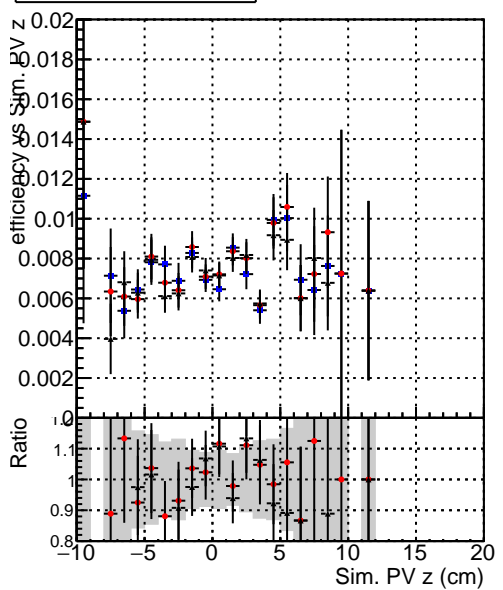

Efficiency vs vertpos**fake+duplicates vs vert r**

—●— DQM_mkFit_TTbarPU50_extractedGeoms_rescaleError100
—●— DQM_mkFit_TTbarPU50_extractedGeoms_rescaleError100_pTCutOverlap0p0
—●— DQM_mkFit_TTbarPU50_extractedGeoms_rescaleError100_pTCutOverlap0p0_dynamicChi2CutOverlap

Efficiency vs vert z**Efficiency vs. sim PV z****fake+duplicates vs Sim. PV z**