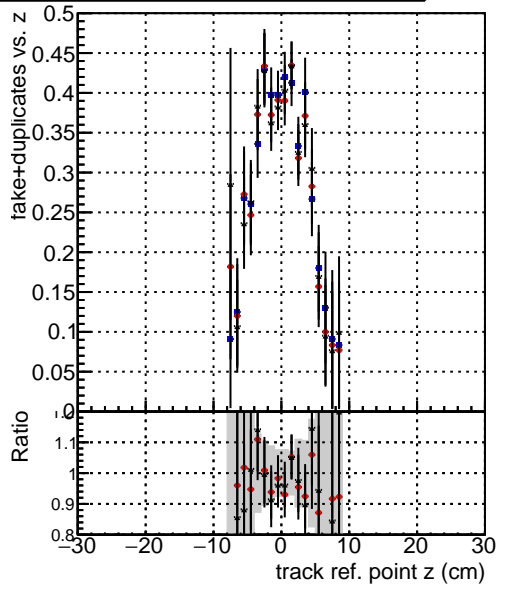

Efficiency vs vertpos**fake+duplicates vs vert r**

—●— DQM_mkFit_TTbarPU50_extractedGeoms_rescaleError100
—●— DQM_mkFit_TTbarPU50_extractedGeoms_rescaleError100_pTCutOverlap0p0
—●— DQM_mkFit_TTbarPU50_extractedGeoms_rescaleError100_pTCutOverlap0p0_dynamicChi2CutOverlap

Efficiency vs vert z**Efficiency vs. sim PV z****fake+duplicates vs Sim. PV z**