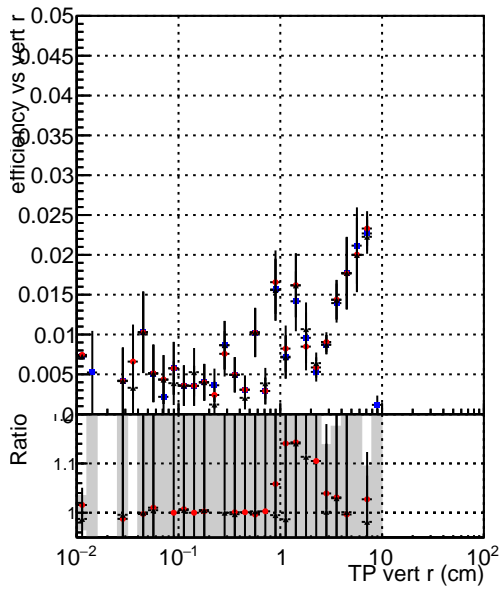

Efficiency vs vertpos**fake+duplicates vs vert r**

—●— DQM_mkFit_TTbarPU50_extractedGeoms_rescaleError100
—●— DQM_mkFit_TTbarPU50_extractedGeoms_rescaleError100_pTCutOverlap0p0
—●— DQM_mkFit_TTbarPU50_extractedGeoms_rescaleError100_pTCutOverlap0p0_dynamicChi2CutOverlap

Efficiency vs vert z**Efficiency vs. sim PV z****fake+duplicates vs Sim. PV z**