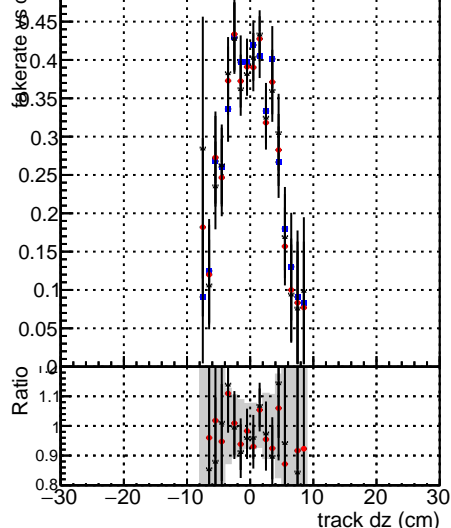

Fake rate vs dxy**Duplicates Rate vs Dxy****Pileup rate vs dxy**

—●— DGM_mkFit_TTbar_PU50_extracted_Geoms_rescale_Error100
—●— DGM_mkFit_TTbar_PU50_extracted_Geoms_rescale_Error100_pTCutOverlap0p0
—●— DGM_mkFit_TTbar_PU50_extracted_Geoms_rescale_Error100_pTCutOverlap0p0_dynamicChi2CutOverlap

Fake rate vs dz**Duplicates Rate vs Dzy****Pileup rate vs dz**