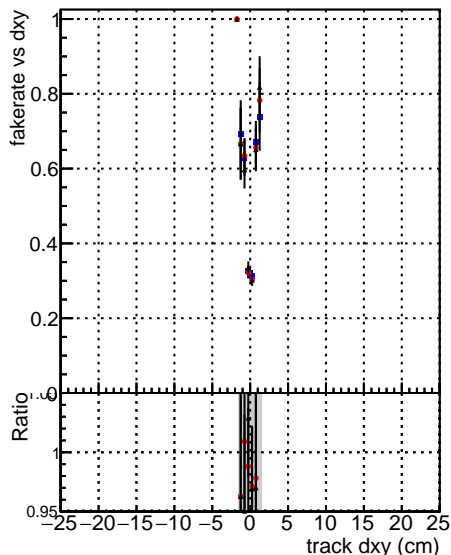

Fake rate vs dxy**Duplicates Rate vs Dxy****Pileup rate vs dxy**

—●— DGM_mkFit_TTbar_PU50_extracted_Geoms_rescale_Error100
—●— DGM_mkFit_TTbar_PU50_extracted_Geoms_rescale_Error100_pTCutOverlap0p0
—●— DGM_mkFit_TTbar_PU50_extracted_Geoms_rescale_Error100_pTCutOverlap0p0_dynamicChi2CutOverlap

Fake rate vs dz**Duplicates Rate vs Dzy****Pileup rate vs dz**