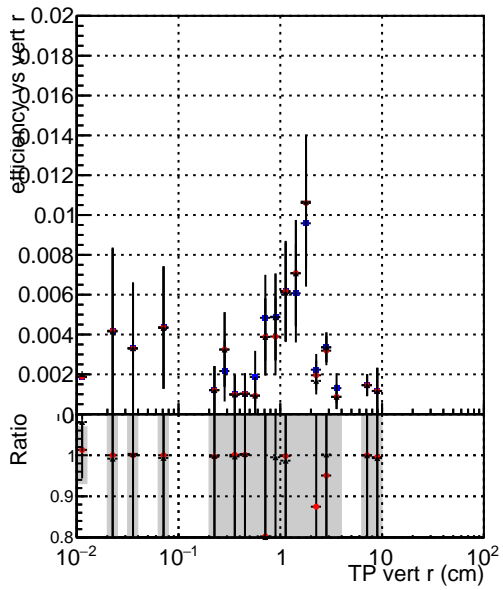

Efficiency vs vertpos**fake+duplicates vs vert r**

Legend for Efficiency vs. vert z and fake+duplicates vs. Sim. PV z plots:

- Blue square: DQM_mkFit_TTbarPU50_extractedGeoms_rescaleError100
- Red circle: DQM_mkFit_TTbarPU50_extractedGeoms_rescaleError100_pTCutOverlap0p0
- Black triangle: DQM_mkFit_TTbarPU50_extractedGeoms_rescaleError100_pTCutOverlap0p0_dynamicChi2CutOverlap

Efficiency vs. vert z**Efficiency vs. sim PV z****fake+duplicates vs Sim. PV z**