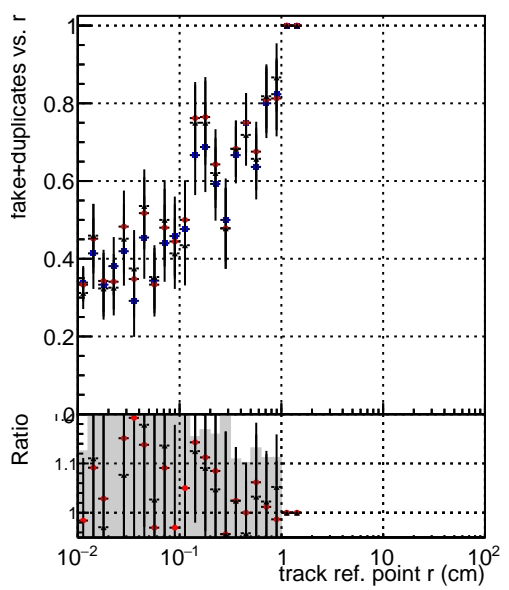

Efficiency vs vertpos**fake+duplicates vs vert r**

Legend for Efficiency vs. vert z and fake+duplicates vs. Sim. PV z plots:

- Blue square: DQM_mkFit_TTbarPU50_extractedGeoms_rescaleError100
- Red circle: DQM_mkFit_TTbarPU50_extractedGeoms_rescaleError100_pTCutOverlap0p0
- Black triangle: DQM_mkFit_TTbarPU50_extractedGeoms_rescaleError100_pTCutOverlap0p0_dynamicChi2CutOverlap

Efficiency vs. vert z**Efficiency vs. sim PV z****fake+duplicates vs Sim. PV z**