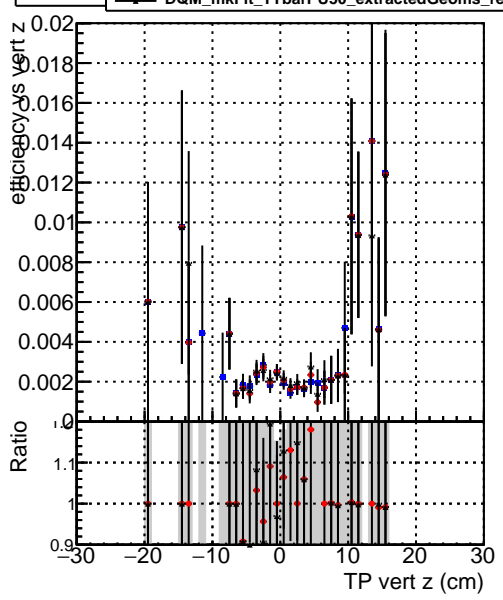

Efficiency vs vertpos**fake+duplicates vs vert r**

Legend for Efficiency vs. vert z and fake+duplicates vs. Sim. PV z plots:

- Blue square: DQM_mkFit_TTbarPU50_extractedGeoms_rescaleError100
- Red circle: DQM_mkFit_TTbarPU50_extractedGeoms_rescaleError100_pTCutOverlap0p0
- Black triangle: DQM_mkFit_TTbarPU50_extractedGeoms_rescaleError100_pTCutOverlap0p0_dynamicChi2CutOverlap

Efficiency vs. vert z**Efficiency vs. sim PV z****fake+duplicates vs Sim. PV z**