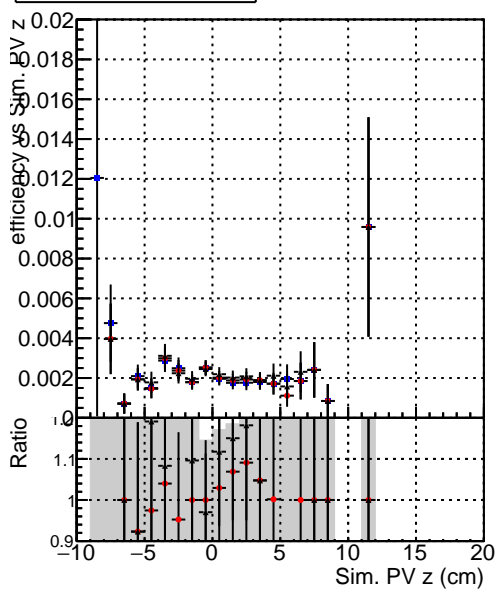

Efficiency vs vertpos**fake+duplicates vs vert r**

Legend for Efficiency vs. vert z and fake+duplicates vs. Sim. PV z plots:

- Blue square: DQM_mkFit_TTbarPU50_extractedGeoms_rescaleError100
- Red circle: DQM_mkFit_TTbarPU50_extractedGeoms_rescaleError100_pTCutOverlap0p0
- Black triangle: DQM_mkFit_TTbarPU50_extractedGeoms_rescaleError100_pTCutOverlap0p0_dynamicChi2CutOverlap

Efficiency vs. vert z**Efficiency vs. sim PV z****fake+duplicates vs Sim. PV z**