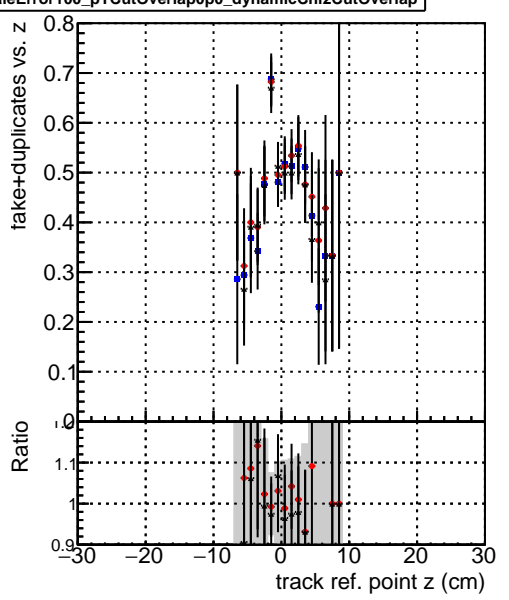

Efficiency vs vertpos**fake+duplicates vs vert r**

Legend for Efficiency vs. vert z and fake+duplicates vs. Sim. PV z plots:

- Blue square: DQM_mkFit_TTbarPU50_extractedGeoms_rescaleError100
- Red circle: DQM_mkFit_TTbarPU50_extractedGeoms_rescaleError100_pTCutOverlap0p0
- Black triangle: DQM_mkFit_TTbarPU50_extractedGeoms_rescaleError100_pTCutOverlap0p0_dynamicChi2CutOverlap

Efficiency vs. vert z**Efficiency vs. sim PV z****fake+duplicates vs Sim. PV z**