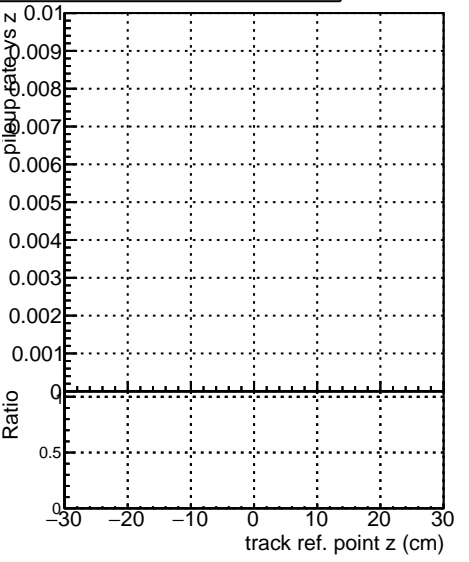

**Fake rate vs vertpos****Duplicates Rate vs vertpos****Pileup rate vs vertpos**

● DQM\_mkFit\_TTbarPU50\_extractedGeoms\_rescaleError100  
● DQM\_mkFit\_TTbarPU50\_extractedGeoms\_rescaleError100\_pTCutOverlap0p0  
● DQM\_mkFit\_TTbarPU50\_extractedGeoms\_rescaleError100\_dynamicChi2CutOverlap

**Fake rate vs v****Duplicates rate vs v****Pileup rate vs v****Fake rate vs. sim PV z****Duplicates Rate vs sim PV z****Pileup rate vs. sim PV z**