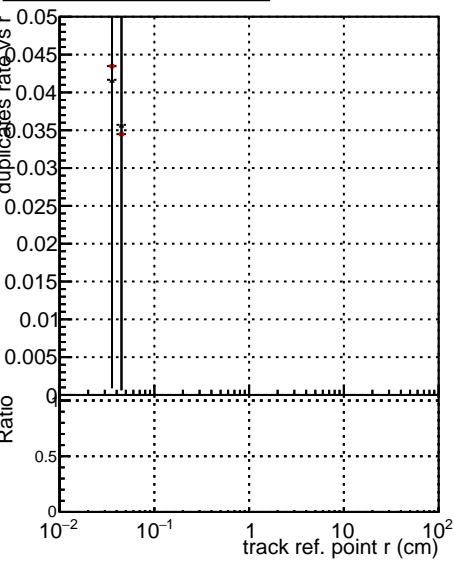

**Fake rate vs vertpos****Duplicates Rate vs vertpos****Pileup rate vs vertpos**

● DQM\_mkFit\_TTbarPU50\_extractedGeoms\_rescaleError100  
● DQM\_mkFit\_TTbarPU50\_extractedGeoms\_rescaleError100\_pTCutOverlap0p0  
● DQM\_mkFit\_TTbarPU50\_extractedGeoms\_rescaleError100\_dynamicChi2CutOverlap

**Fake rate vs v****Duplicates rate vs v****Pileup rate vs v****Fake rate vs. sim PV z****Duplicates Rate vs sim PV z****Pileup rate vs. sim PV z**