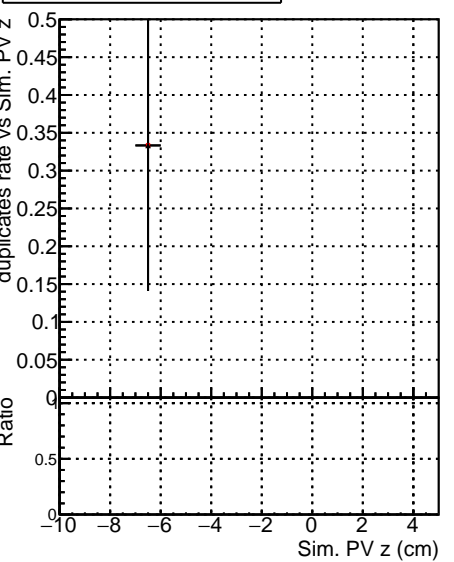

**Fake rate vs vertpos****Duplicates Rate vs vertpos****Pileup rate vs vertpos**

● DQM\_mkFit\_TTbarPU50\_extractedGeoms\_rescaleError100  
● DQM\_mkFit\_TTbarPU50\_extractedGeoms\_rescaleError100\_pTCutOverlap0p0  
● DQM\_mkFit\_TTbarPU50\_extractedGeoms\_rescaleError100\_dynamicChi2CutOverlap

**Fake rate vs v****Duplicates rate vs v****Pileup rate vs v****Fake rate vs. sim PV z****Duplicates Rate vs sim PV z****Pileup rate vs. sim PV z**