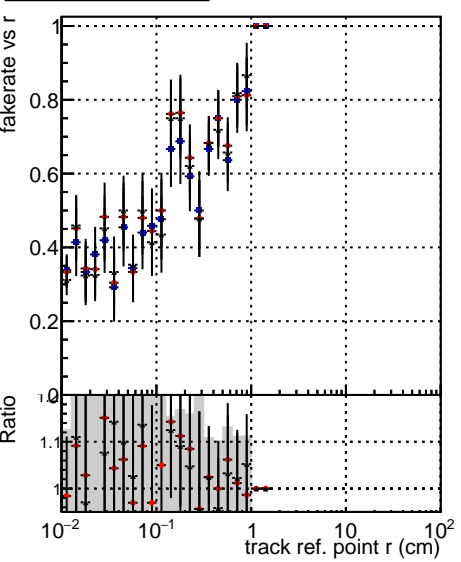

**Fake rate vs vertpos****Duplicates Rate vs vertpos****Pileup rate vs vertpos**

● DQM\_mkFit\_TTbarPU50\_extractedGeoms\_rescaleError100  
● DQM\_mkFit\_TTbarPU50\_extractedGeoms\_rescaleError100\_pTCutOverlap0p0  
● DQM\_mkFit\_TTbarPU50\_extractedGeoms\_rescaleError100\_dynamicChi2CutOverlap

**Fake rate vs v****Duplicates rate vs v****Pileup rate vs v****Fake rate vs. sim PV z****Duplicates Rate vs sim PV z****Pileup rate vs. sim PV z**