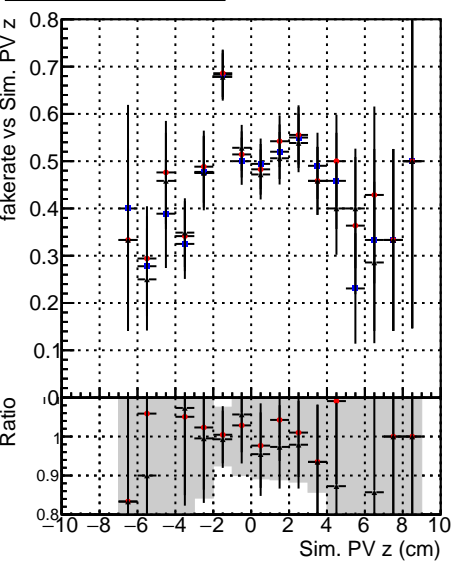

**Fake rate vs vertpos****Duplicates Rate vs vertpos****Pileup rate vs vertpos**

● DQM\_mkFit\_TTbarPU50\_extractedGeoms\_rescaleError100  
● DQM\_mkFit\_TTbarPU50\_extractedGeoms\_rescaleError100\_pTCutOverlap0p0  
● DQM\_mkFit\_TTbarPU50\_extractedGeoms\_rescaleError100\_dynamicChi2CutOverlap

**Fake rate vs v****Duplicates rate vs v****Pileup rate vs v****Fake rate vs. sim PV z****Duplicates Rate vs sim PV z****Pileup rate vs. sim PV z**