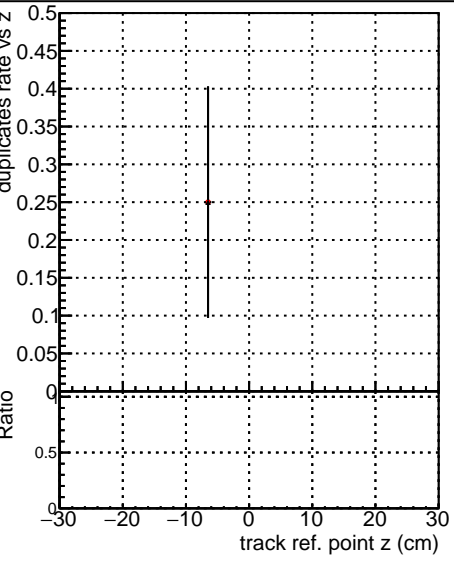

**Fake rate vs vertpos****Duplicates Rate vs vertpos****Pileup rate vs vertpos**

● DQM\_mkFit\_TTbarPU50\_extractedGeoms\_rescaleError100  
● DQM\_mkFit\_TTbarPU50\_extractedGeoms\_rescaleError100\_pTCutOverlap0p0  
● DQM\_mkFit\_TTbarPU50\_extractedGeoms\_rescaleError100\_dynamicChi2CutOverlap

**Fake rate vs v****Duplicates rate vs v****Pileup rate vs v****Fake rate vs. sim PV z****Duplicates Rate vs sim PV z****Pileup rate vs. sim PV z**