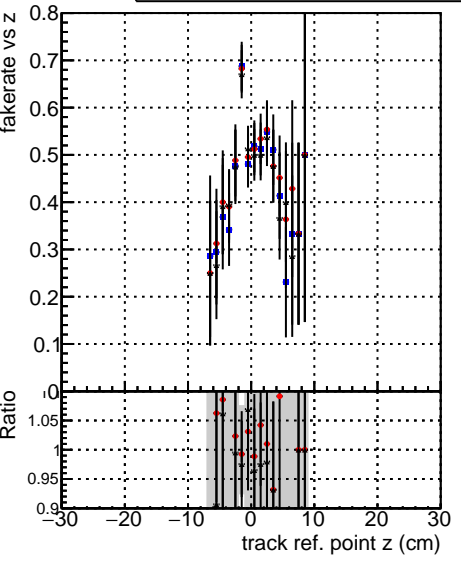

**Fake rate vs vertpos****Duplicates Rate vs vertpos****Pileup rate vs vertpos**

● DQM\_mkFit\_TTbarPU50\_extractedGeoms\_rescaleError100  
● DQM\_mkFit\_TTbarPU50\_extractedGeoms\_rescaleError100\_pTCutOverlap0p0  
● DQM\_mkFit\_TTbarPU50\_extractedGeoms\_rescaleError100\_dynamicChi2CutOverlap

**Fake rate vs v****Duplicates rate vs v****Pileup rate vs v****Fake rate vs. sim PV z****Duplicates Rate vs sim PV z****Pileup rate vs. sim PV z**