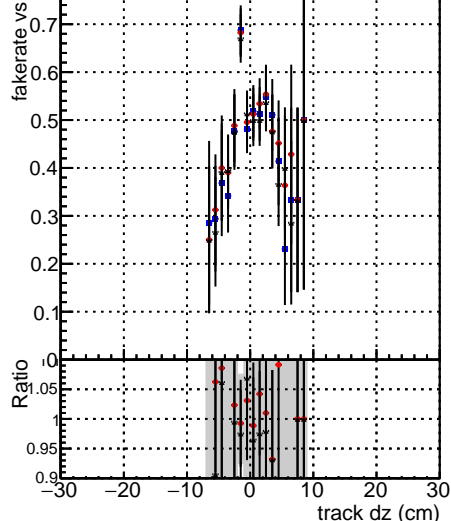

Fake rate vs dxy**Duplicates Rate vs Dxy****Pileup rate vs dxy**

—●— DGM_mkFit_TTbar_PU50_extracted_Geoms_rescale_Error100
—●— DGM_mkFit_TTbar_PU50_extracted_Geoms_rescale_Error100_pTCutOverlap0p0
—●— DGM_mkFit_TTbar_PU50_extracted_Geoms_rescale_Error100_pTCutOverlap0p0_dynamicChi2CutOverlap

Fake rate vs dz**Duplicates Rate vs Dzy****Pileup rate vs dz**