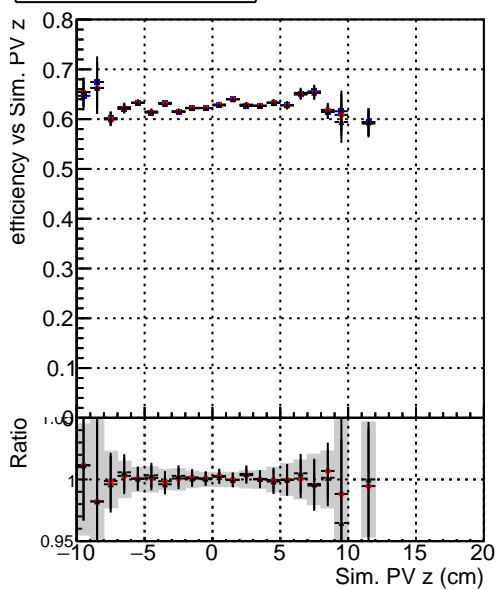

Efficiency vs vertpos**fake+duplicates vs vert r**

Legend for Efficiency vs. vert z and fake+duplicates vs. Sim. PV z plots:

- Blue circle: DQM_mkFit_TTbarPU50_extractedGeoms_rescaleError100
- Red circle: DQM_mkFit_TTbarPU50_extractedGeoms_rescaleError100_pTCutOverlap0p0
- Black cross: DQM_mkFit_TTbarPU50_extractedGeoms_rescaleError100_pTCutOverlap0p0_dynamicChi2CutOverlap

Efficiency vs. vert z**Efficiency vs. sim PV z****fake+duplicates vs Sim. PV z**