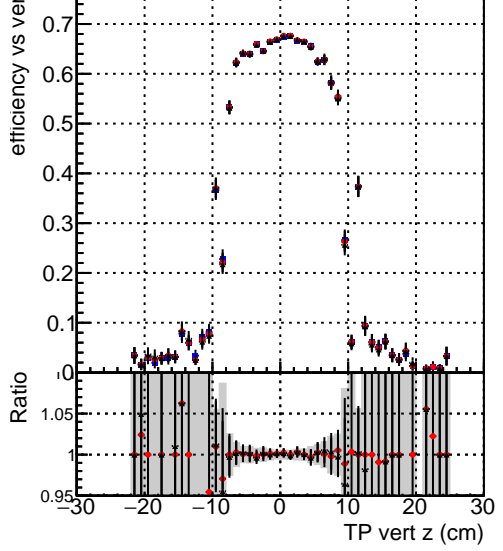

Efficiency vs vertpos**fake+duplicates vs vert r**

Legend for Efficiency vs. vert z and fake+duplicates vs. Sim. PV z plots:

- Blue circle: DQM_mkFit_TTbarPU50_extractedGeoms_rescaleError100
- Red circle: DQM_mkFit_TTbarPU50_extractedGeoms_rescaleError100_pTCutOverlap0p0
- Black cross: DQM_mkFit_TTbarPU50_extractedGeoms_rescaleError100_pTCutOverlap0p0_dynamicChi2CutOverlap

Efficiency vs. vert z**Efficiency vs. sim PV z****fake+duplicates vs Sim. PV z**