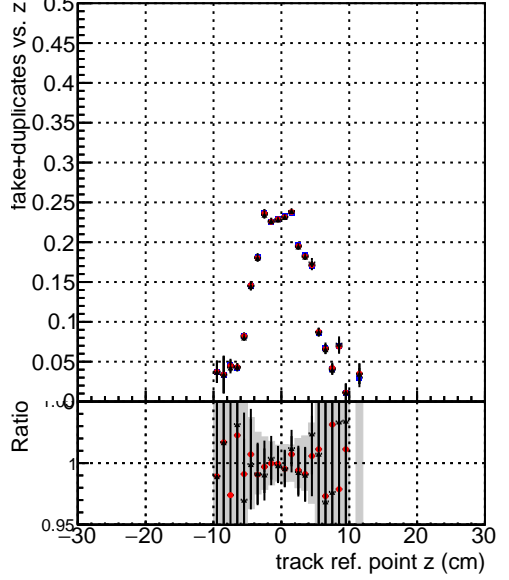

Efficiency vs vertpos**fake+duplicates vs vert r**

Legend for Efficiency vs. vert z and fake+duplicates vs. Sim. PV z plots:

- Blue circle: DQM_mkFit_TTbarPU50_extractedGeoms_rescaleError100
- Red circle: DQM_mkFit_TTbarPU50_extractedGeoms_rescaleError100_pTCutOverlap0p0
- Black cross: DQM_mkFit_TTbarPU50_extractedGeoms_rescaleError100_pTCutOverlap0p0_dynamicChi2CutOverlap

Efficiency vs. vert z**Efficiency vs. sim PV z****fake+duplicates vs Sim. PV z**