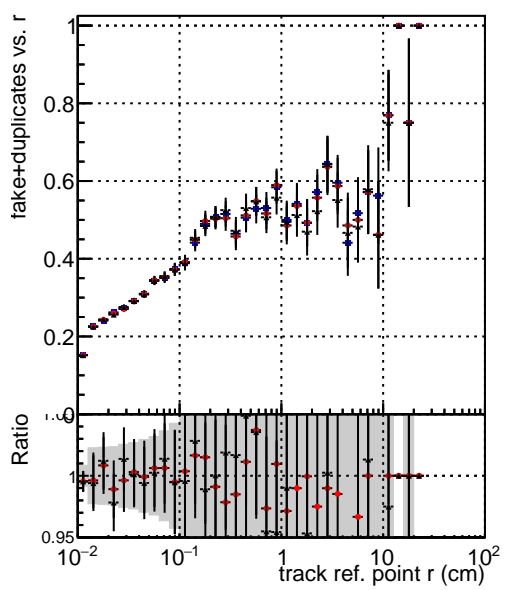

Efficiency vs vertpos**fake+duplicates vs vert r**

Legend for Efficiency vs. vert z and fake+duplicates vs. Sim. PV z plots:

- Blue circle: DQM_mkFit_TTbarPU50_extractedGeoms_rescaleError100
- Red circle: DQM_mkFit_TTbarPU50_extractedGeoms_rescaleError100_pTCutOverlap0p0
- Black cross: DQM_mkFit_TTbarPU50_extractedGeoms_rescaleError100_pTCutOverlap0p0_dynamicChi2CutOverlap

Efficiency vs. vert z**Efficiency vs. sim PV z****fake+duplicates vs Sim. PV z**