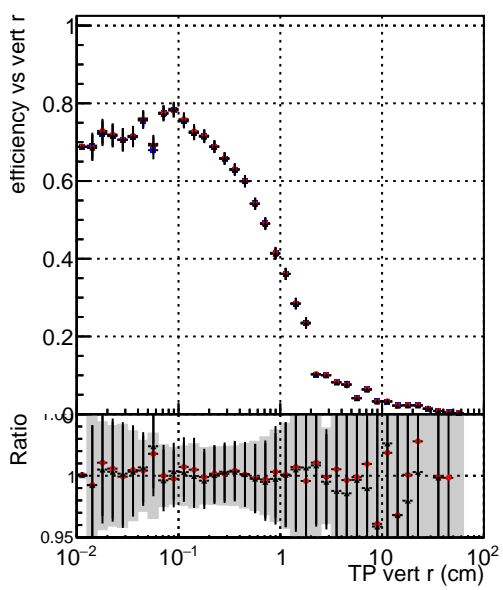

Efficiency vs vertpos**fake+duplicates vs vert r**

Legend for Efficiency vs. vert z and fake+duplicates vs. Sim. PV z plots:

- Blue circle: DQM_mkFit_TTbarPU50_extractedGeoms_rescaleError100
- Red circle: DQM_mkFit_TTbarPU50_extractedGeoms_rescaleError100_pTCutOverlap0p0
- Black cross: DQM_mkFit_TTbarPU50_extractedGeoms_rescaleError100_pTCutOverlap0p0_dynamicChi2CutOverlap

Efficiency vs. vert z**Efficiency vs. sim PV z****fake+duplicates vs Sim. PV z**