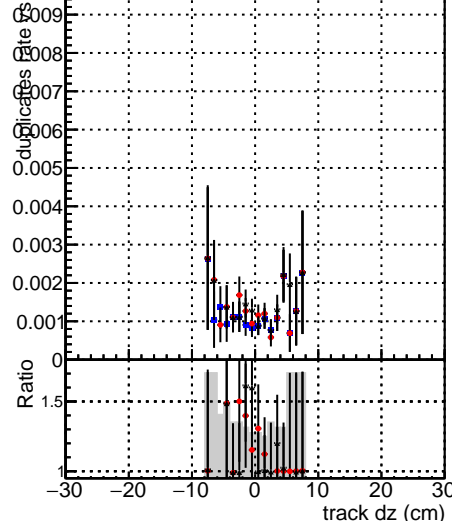

**Fake rate vs dxy**

**Duplicates Rate vs Dxy**

**Pileup rate vs dxy**

—•— DGM mkFit TTbar PU50 extracted Geoms\_rescale Error100  
—•— DGM mkFit TTbar PU50 extracted Geoms\_rescale Error100 pTCutOverlap0p0  
—•— DGM mkFit TTbar PU50 extracted Geoms\_rescale Error100 pTCutOverlap0p0 dynamicChi2CutOverlap

**Fake rate vs dz**

**Duplicates Rate vs Dzy**

**Pileup rate vs dz**