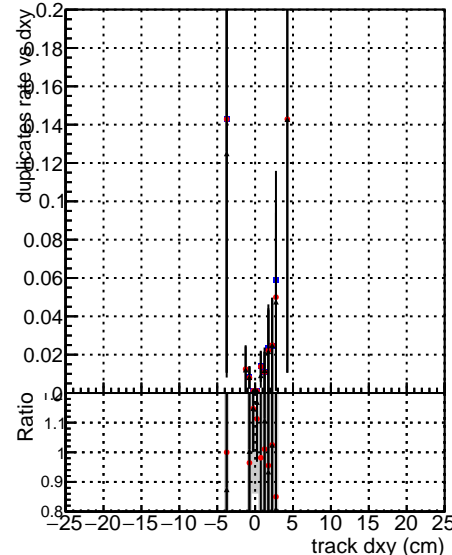

**Fake rate vs dxy**

**Duplicates Rate vs Dxy**

**Pileup rate vs dxy**

—•— DGM mkFit TTbar PU50 extracted Geoms\_rescale Error100  
—•— DGM mkFit TTbar PU50 extracted Geoms\_rescale Error100 pTCutOverlap0p0  
—•— DGM mkFit TTbar PU50 extracted Geoms\_rescale Error100 pTCutOverlap0p0 dynamicChi2CutOverlap

**Fake rate vs dz**

**Duplicates Rate vs Dzy**

**Pileup rate vs dz**