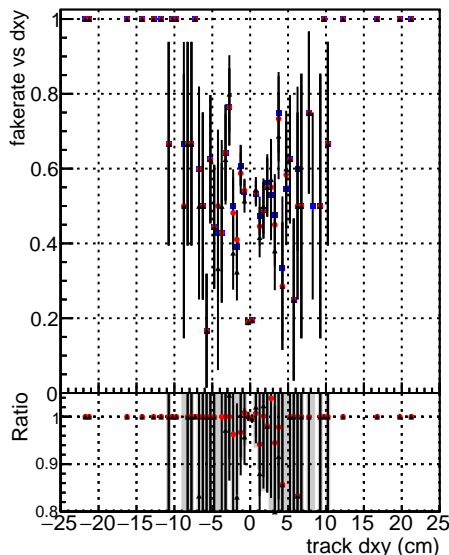

**Fake rate vs dxy**

**Duplicates Rate vs Dxy**

**Pileup rate vs dxy**

—•— DGM mkFit TTbar PU50 extracted Geoms\_rescale Error100  
—•— DGM mkFit TTbar PU50 extracted Geoms\_rescale Error100 pTCutOverlap0p0  
—•— DGM mkFit TTbar PU50 extracted Geoms\_rescale Error100 pTCutOverlap0p0 dynamicChi2CutOverlap

**Fake rate vs dz**

**Duplicates Rate vs Dzy**

**Pileup rate vs dz**