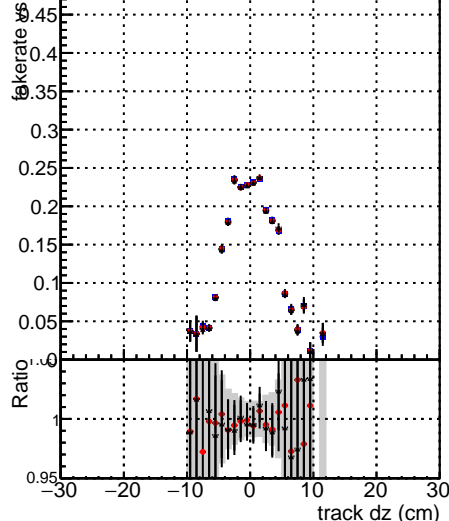

**Fake rate vs dxy**

**Duplicates Rate vs Dxy**

**Pileup rate vs dxy**

—•— DGM mkFit TTbar PU50 extracted Geoms\_rescale Error100  
—•— DGM mkFit TTbar PU50 extracted Geoms\_rescale Error100 pTCutOverlap0p0  
—•— DGM mkFit TTbar PU50 extracted Geoms\_rescale Error100 pTCutOverlap0p0 dynamicChi2CutOverlap

**Fake rate vs dz**

**Duplicates Rate vs Dzy**

**Pileup rate vs dz**