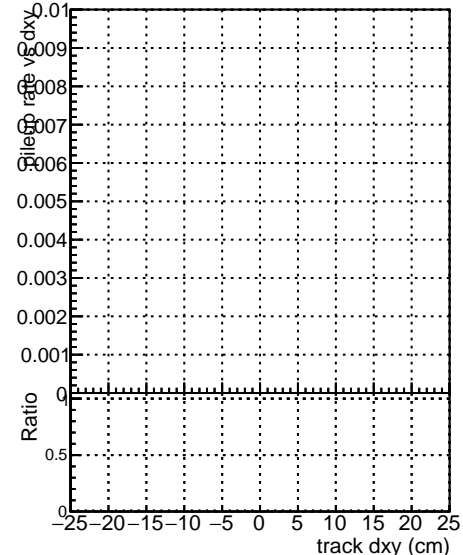

**Fake rate vs dxy**

**Duplicates Rate vs Dxy**

**Pileup rate vs dxy**

—•— DGM mkFit TTbar PU50 extracted Geoms\_rescale Error100  
—•— DGM mkFit TTbar PU50 extracted Geoms\_rescale Error100 pTCutOverlap0p0  
—•— DGM mkFit TTbar PU50 extracted Geoms\_rescale Error100 pTCutOverlap0p0 dynamicChi2CutOverlap