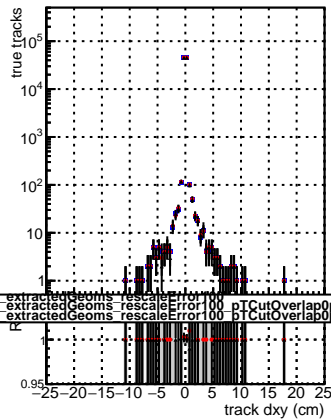

**N of reco track vs dxy**

**N of associated (recoToSim) tracks vs dxy**

**N of associated (recoToSim) looper tracks vs dxy**

**N of reco track vs dz**

**N of associated (recoToSim) tracks vs dz**

**N of associated (recoToSim) looper tracks vs dz**