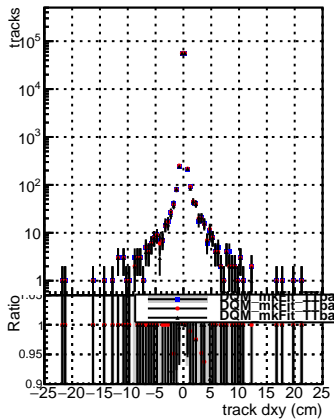

**N of reco track vs dxy**

**N of associated (recoToSim) tracks vs dxy**

**N of associated (recoToSim) looper tracks vs dxy**

**N of reco track vs dz**

**N of associated (recoToSim) tracks vs dz**

**N of associated (recoToSim) looper tracks vs dz**