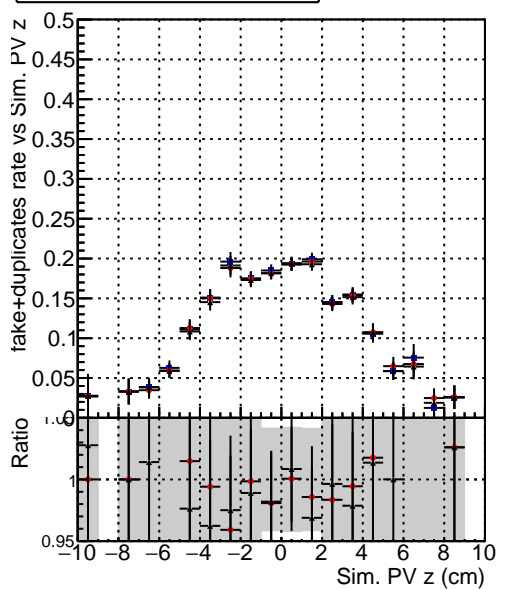

Efficiency vs vertpos**fake+duplicates vs vert r****Efficiency vs. sim PV z****fake+duplicates vs Sim. PV z****Efficiency vs. sim PV z****fake+duplicates vs Sim. PV z**

- DQM_mkFit_TTbarPU50_extractedGeoms_rescaleError100
- DQM_mkFit_TTbarPU50_extractedGeoms_rescaleError100_pTCutOverlap0p0
- DQM_mkFit_TTbarPU50_extractedGeoms_rescaleError100_pTCutOverlap0p0_dynamicChi2CutOverlap