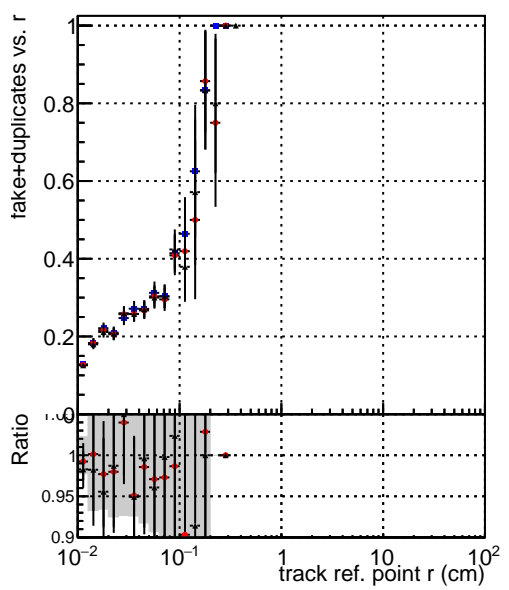

Efficiency vs vertpos**fake+duplicates vs vert r****Efficiency vs. sim PV z****fake+duplicates vs Sim. PV z****Efficiency vs. sim PV z****fake+duplicates vs Sim. PV z**

- DQM_mkFit_TTbarPU50_extractedGeoms_rescaleError100
- DQM_mkFit_TTbarPU50_extractedGeoms_rescaleError100_pTCutOverlap0p0
- DQM_mkFit_TTbarPU50_extractedGeoms_rescaleError100_pTCutOverlap0p0_dynamicChi2CutOverlap