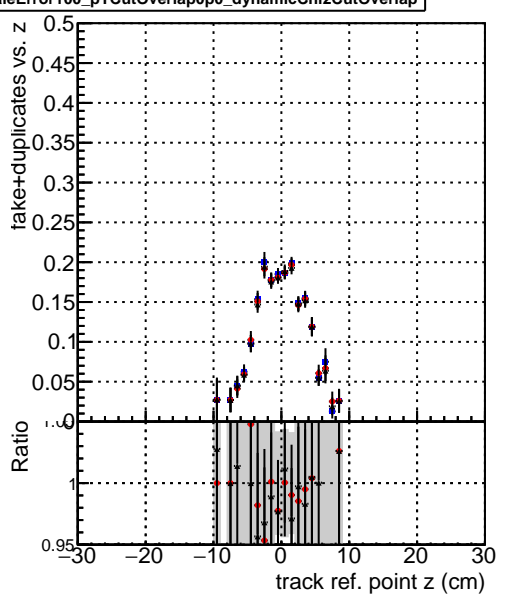

Efficiency vs vertpos**fake+duplicates vs vert r****Efficiency vs. sim PV z****fake+duplicates vs Sim. PV z****Efficiency vs. sim PV z****fake+duplicates vs Sim. PV z**

- DQM_mkFit_TTbarPU50_extractedGeoms_rescaleError100
- DQM_mkFit_TTbarPU50_extractedGeoms_rescaleError100_pTCutOverlap0p0
- DQM_mkFit_TTbarPU50_extractedGeoms_rescaleError100_pTCutOverlap0p0_dynamicChi2CutOverlap