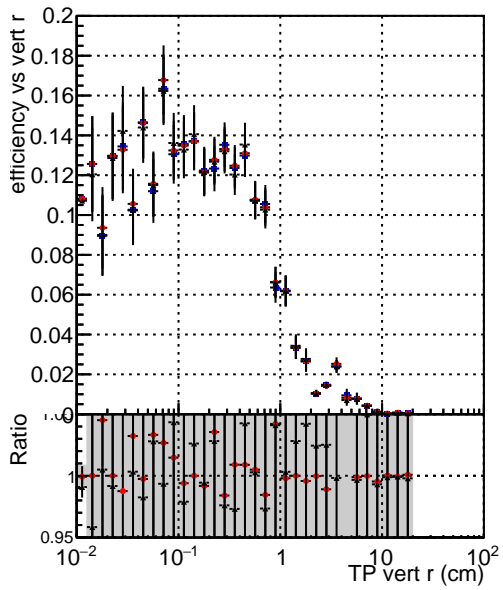

Efficiency vs vertpos**fake+duplicates vs vert r****Efficiency vs. sim PV z****fake+duplicates vs Sim. PV z****Efficiency vs. sim PV z****fake+duplicates vs Sim. PV z**

- DQM_mkFit_TTbarPU50_extractedGeoms_rescaleError100
- DQM_mkFit_TTbarPU50_extractedGeoms_rescaleError100_pTCutOverlap0p0
- DQM_mkFit_TTbarPU50_extractedGeoms_rescaleError100_pTCutOverlap0p0_dynamicChi2CutOverlap