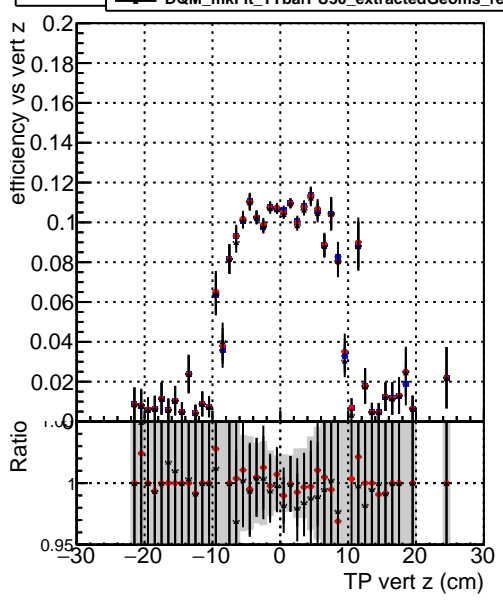

Efficiency vs vertpos**fake+duplicates vs vert r****Efficiency vs. sim PV z****fake+duplicates vs Sim. PV z****Efficiency vs. sim PV z****fake+duplicates vs Sim. PV z**

- DQM_mkFit_TTbarPU50_extractedGeoms_rescaleError100
- DQM_mkFit_TTbarPU50_extractedGeoms_rescaleError100_pTCutOverlap0p0
- DQM_mkFit_TTbarPU50_extractedGeoms_rescaleError100_pTCutOverlap0p0_dynamicChi2CutOverlap