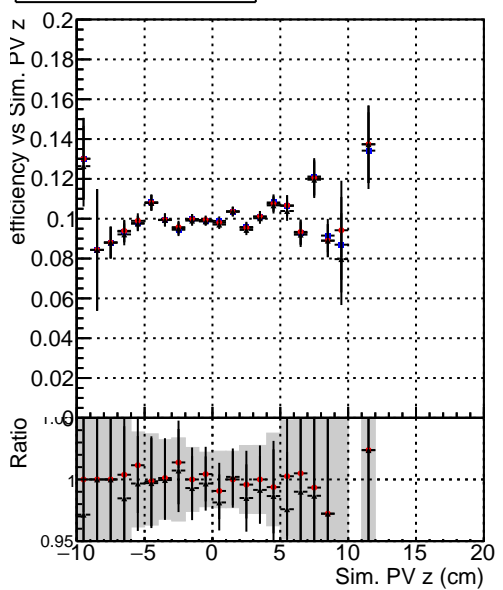

Efficiency vs vertpos**fake+duplicates vs vert r****Efficiency vs. sim PV z****fake+duplicates vs Sim. PV z****Efficiency vs. sim PV z****fake+duplicates vs Sim. PV z**

- DQM_mkFit_TTbarPU50_extractedGeoms_rescaleError100
- DQM_mkFit_TTbarPU50_extractedGeoms_rescaleError100_pTCutOverlap0p0
- DQM_mkFit_TTbarPU50_extractedGeoms_rescaleError100_pTCutOverlap0p0_dynamicChi2CutOverlap