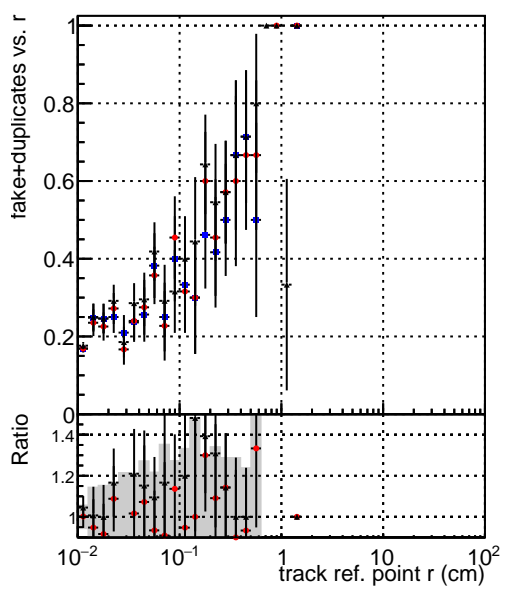

**Efficiency vs vertpos****fake+duplicates vs vert r****Efficiency vs vert z****fake+duplicates vs. z****Efficiency vs. sim PV z****fake+duplicates vs Sim. PV z**

■ DQM\_mkFit\_TTbarPU50\_extractedGeoms\_rescaleError100  
■ DQM\_mkFit\_TTbarPU50\_extractedGeoms\_rescaleError100\_pTCutOverlap0p0  
■ DQM\_mkFit\_TTbarPU50\_extractedGeoms\_rescaleError100\_pTCutOverlap0p0\_dynamicChi2CutOverlap