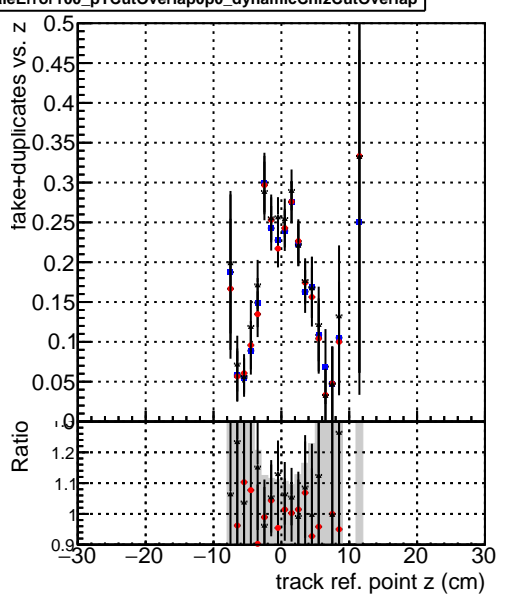

**Efficiency vs vertpos****fake+duplicates vs vert r****Efficiency vs vert z****fake+duplicates vs. z****Efficiency vs. sim PV z****fake+duplicates vs Sim. PV z**

■ DQM\_mkFit\_TTbarPU50\_extractedGeoms\_rescaleError100  
■ DQM\_mkFit\_TTbarPU50\_extractedGeoms\_rescaleError100\_pTCutOverlap0p0  
■ DQM\_mkFit\_TTbarPU50\_extractedGeoms\_rescaleError100\_pTCutOverlap0p0\_dynamicChi2CutOverlap