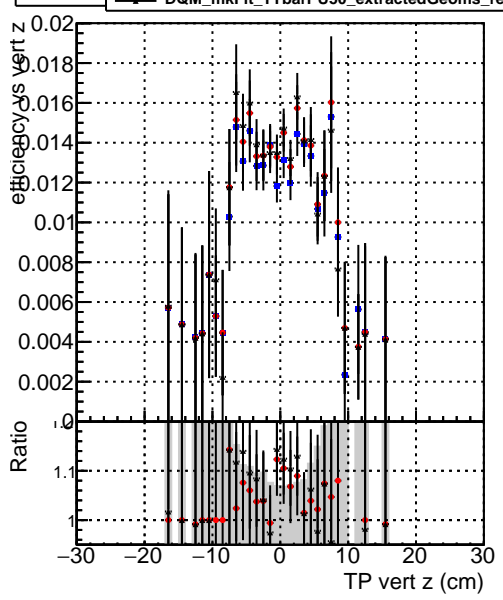

**Efficiency vs vertpos****fake+duplicates vs vert r****Efficiency vs vert z****fake+duplicates vs. z****Efficiency vs. sim PV z****fake+duplicates vs Sim. PV z**

■ DQM\_mkFit\_TTbarPU50\_extractedGeoms\_rescaleError100  
■ DQM\_mkFit\_TTbarPU50\_extractedGeoms\_rescaleError100\_pTCutOverlap0p0  
■ DQM\_mkFit\_TTbarPU50\_extractedGeoms\_rescaleError100\_pTCutOverlap0p0\_dynamicChi2CutOverlap