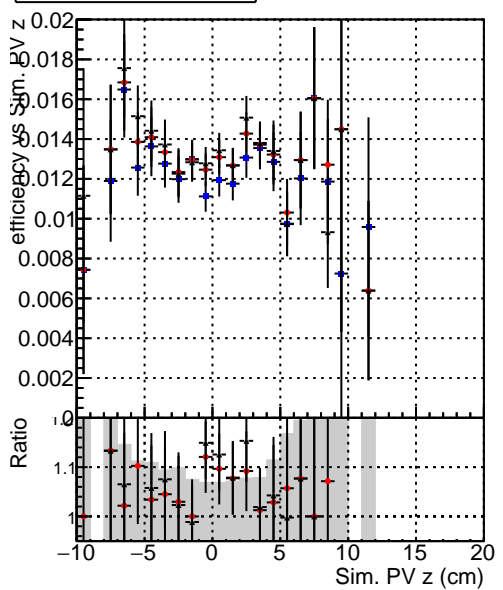

**Efficiency vs vertpos****fake+duplicates vs vert r****Efficiency vs vert z****fake+duplicates vs. z****Efficiency vs. sim PV z****fake+duplicates vs Sim. PV z**

■ DQM\_mkFit\_TTbarPU50\_extractedGeoms\_rescaleError100  
■ DQM\_mkFit\_TTbarPU50\_extractedGeoms\_rescaleError100\_pTCutOverlap0p0  
■ DQM\_mkFit\_TTbarPU50\_extractedGeoms\_rescaleError100\_pTCutOverlap0p0\_dynamicChi2CutOverlap