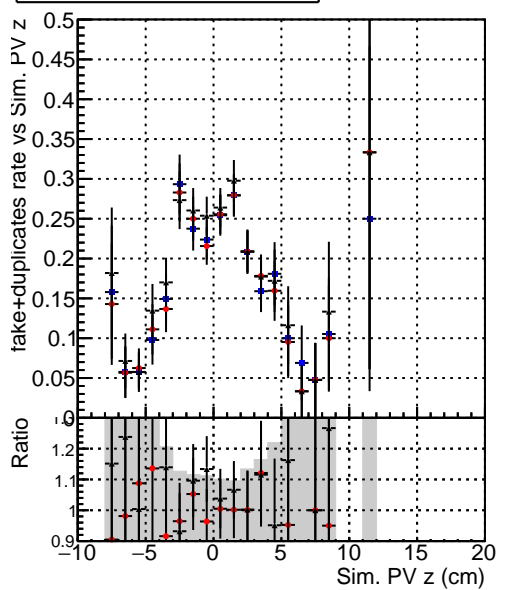

**Efficiency vs vertpos****fake+duplicates vs vert r****Efficiency vs vert z****fake+duplicates vs. z****Efficiency vs. sim PV z****fake+duplicates vs Sim. PV z**

■ DQM\_mkFit\_TTbarPU50\_extractedGeoms\_rescaleError100  
■ DQM\_mkFit\_TTbarPU50\_extractedGeoms\_rescaleError100\_pTCutOverlap0p0  
■ DQM\_mkFit\_TTbarPU50\_extractedGeoms\_rescaleError100\_pTCutOverlap0p0\_dynamicChi2CutOverlap