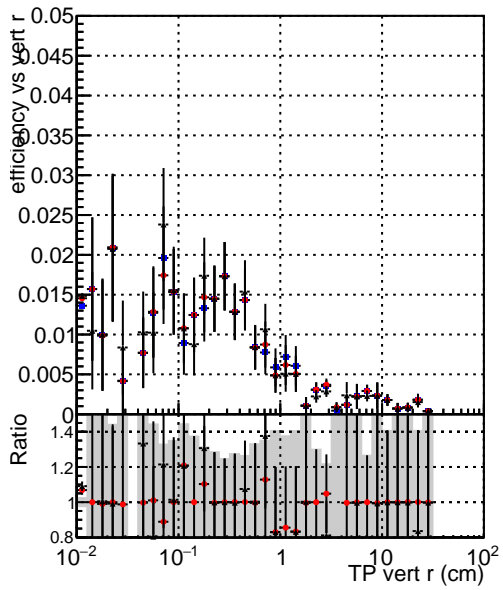

**Efficiency vs vertpos****fake+duplicates vs vert r****Efficiency vs vert z****fake+duplicates vs. z****Efficiency vs. sim PV z****fake+duplicates vs Sim. PV z**

■ DQM\_mkFit\_TTbarPU50\_extractedGeoms\_rescaleError100  
■ DQM\_mkFit\_TTbarPU50\_extractedGeoms\_rescaleError100\_pTCutOverlap0p0  
■ DQM\_mkFit\_TTbarPU50\_extractedGeoms\_rescaleError100\_pTCutOverlap0p0\_dynamicChi2CutOverlap