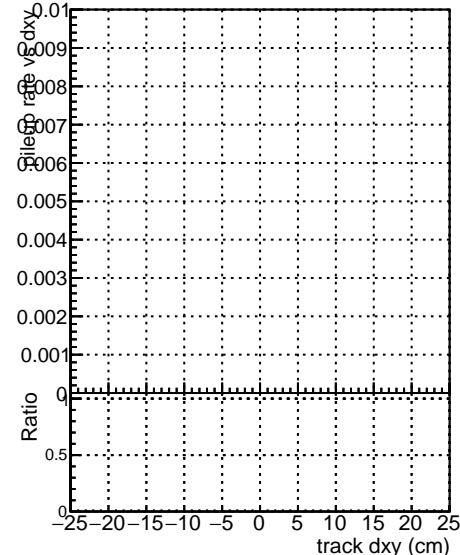

Fake rate vs dxy

Duplicates Rate vs Dxy

Pileup rate vs dxy

● DGM mkFit TTbarPU50 extracted Geoms_rescaleError100
● DGM mkFit TTbarPU50 extracted Geoms_rescaleError100
● DGM mkFit TTbarPU50 extracted Geoms_rescaleError100 pTCutOverlap0p0 dynamicChi2CutOverlap