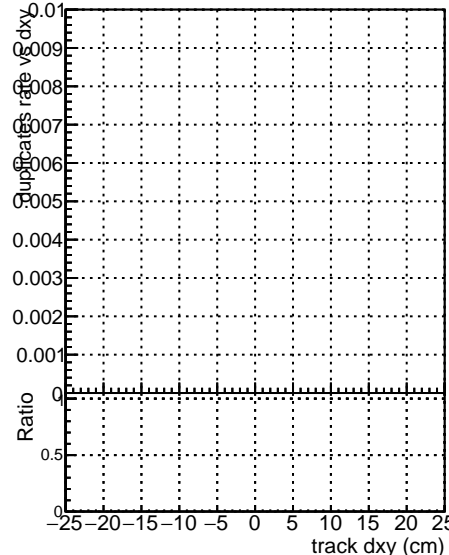

Fake rate vs dxy

Duplicates Rate vs Dxy

Pileup rate vs dxy

● DGM mkFit TTbarPU50 extracted Geoms_rescaleError100
● DGM mkFit TTbarPU50 extracted Geoms_rescaleError100
● DGM mkFit TTbarPU50 extracted Geoms_rescaleError100 pTCutOverlap0p0 dynamicChi2CutOverlap