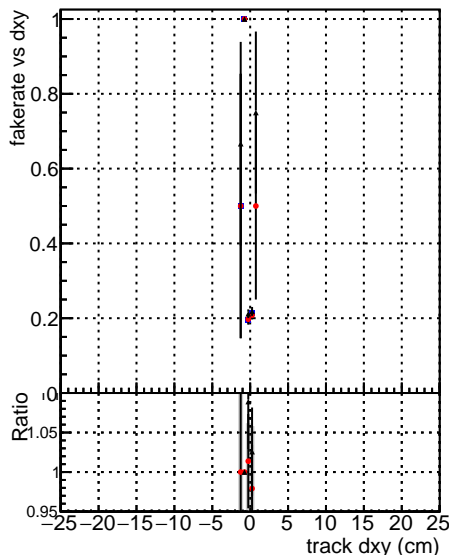

Fake rate vs dxy

Duplicates Rate vs Dxy

Pileup rate vs dxy

● DGM mkFit TTbarPU50 extracted Geoms_rescaleError100
● DGM mkFit TTbarPU50 extracted Geoms_rescaleError100
● DGM mkFit TTbarPU50 extracted Geoms_rescaleError100 pTCutOverlap0p0 dynamicChi2CutOverlap