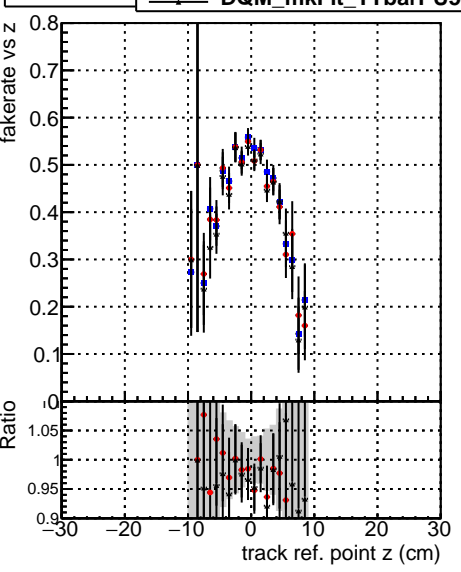

Fake rate vs vertpos**Duplicates Rate vs vertpos****Pileup rate vs vertpos****Fake rate vs v****Duplicates Rate vs v****Pileup rate vs v****Fake rate vs. sim PV z****Duplicates Rate vs sim PV z****Pileup rate vs. sim PV z**

—●— DQM_mkFit_TTbarPU50_extractedGeoms_rescaleError100
—●— DQM_mkFit_TTbarPU50_extractedGeoms_rescaleError100_pTCutOverlap0p0
—●— DQM_mkFit_TTbarPU50_extractedGeoms_rescaleError100_pTCutOverlap0p0_dynamicChi2CutOverlap