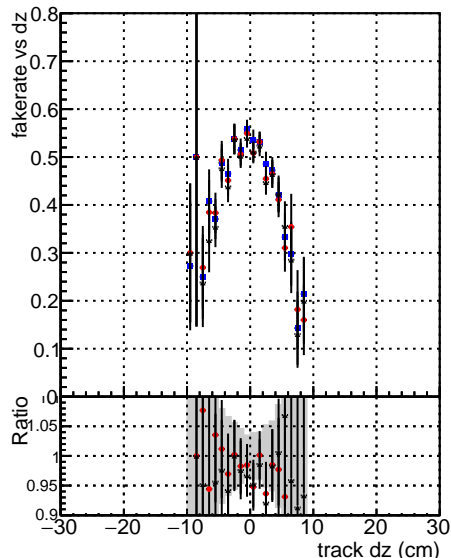

Fake rate vs dxy**Duplicates Rate vs Dxy****Pileup rate vs dxy**

—•— DQM_mkFit_TTbar_PU50_extracted_Geoms_rescale_Error100
—•— DQM_mkFit_TTbar_PU50_extracted_Geoms_rescale_Error100_pTCutOverlap0p0
—•— DQM_mkFit_TTbar_PU50_extracted_Geoms_rescale_Error100_pTCutOverlap0p0_dynamicChi2CutOverlap

Fake rate vs dz**Duplicates Rate vs Ddz****Pileup rate vs dz**