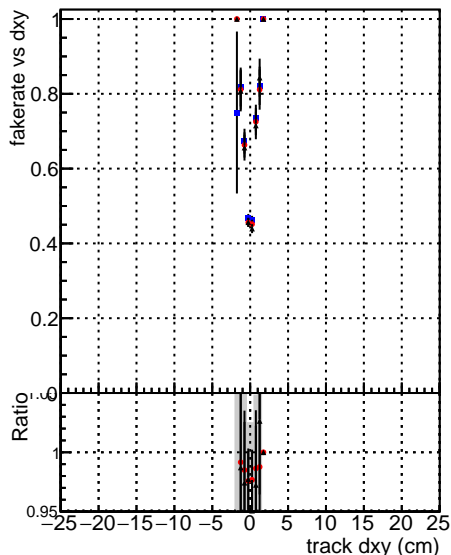

Fake rate vs dxy**Duplicates Rate vs Dxy****Pileup rate vs dxy**

—•— DQM_mkFit_TTbar_PU50_extracted_Geoms_rescale_Error100
—•— DQM_mkFit_TTbar_PU50_extracted_Geoms_rescale_Error100_pTCutOverlap0p0
—•— DQM_mkFit_TTbar_PU50_extracted_Geoms_rescale_Error100_pTCutOverlap0p0_dynamicChi2CutOverlap

Fake rate vs dz**Duplicates Rate vs Ddz****Pileup rate vs dz**