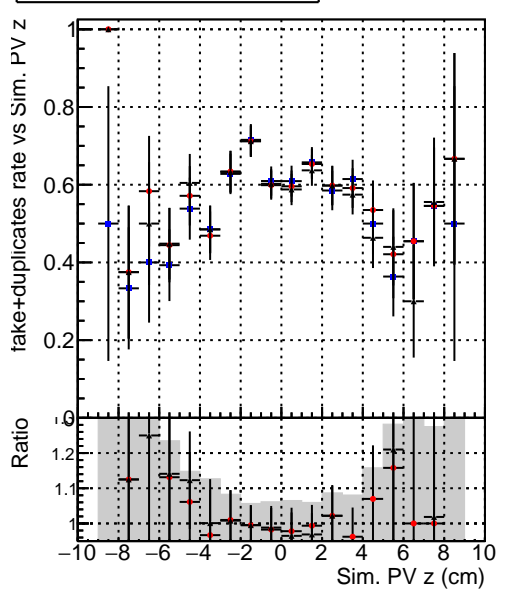

Efficiency vs vertpos**fake+duplicates vs vert r****Efficiency vs vert z****fake+duplicates vs vert z****Efficiency vs. sim PV z****fake+duplicates vs Sim. PV z**

■ DQM_mkFit_TTbarPU50_extractedGeoms_rescaleError100
■ DQM_mkFit_TTbarPU50_extractedGeoms_rescaleError100_pTCutOverlap0p0
■ DQM_mkFit_TTbarPU50_extractedGeoms_rescaleError100_pTCutOverlap0p0_dynamicChi2CutOverlap