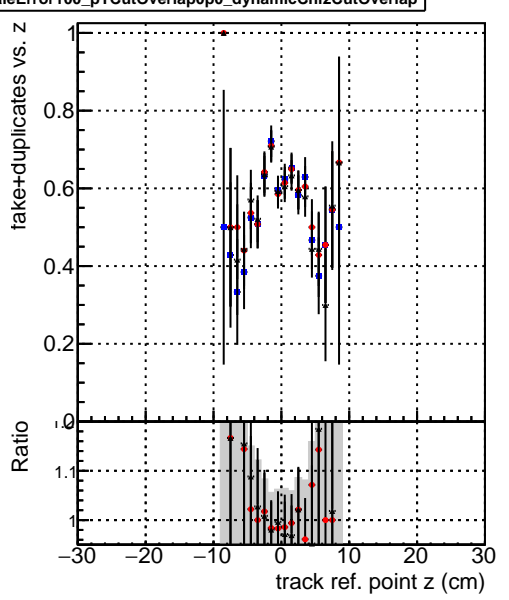

Efficiency vs vertpos**fake+duplicates vs vert r****Efficiency vs vert z****fake+duplicates vs vert z****Efficiency vs. sim PV z****fake+duplicates vs Sim. PV z**

■ DQM_mkFit_TTbarPU50_extractedGeoms_rescaleError100
■ DQM_mkFit_TTbarPU50_extractedGeoms_rescaleError100_pTCutOverlap0p0
■ DQM_mkFit_TTbarPU50_extractedGeoms_rescaleError100_pTCutOverlap0p0_dynamicChi2CutOverlap