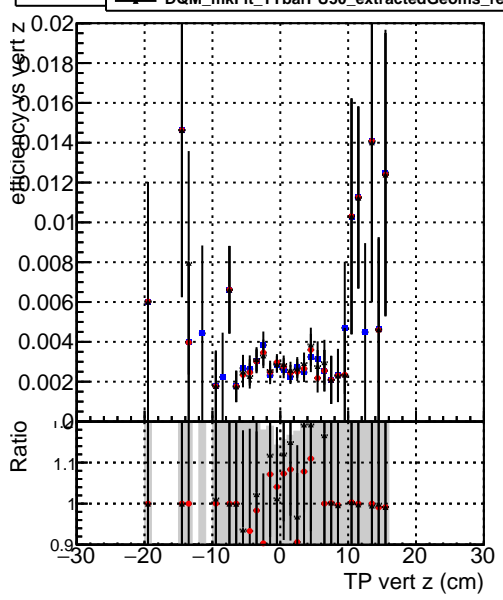

Efficiency vs vertpos**fake+duplicates vs vert r****Efficiency vs vert z****fake+duplicates vs vert z****Efficiency vs. sim PV z****fake+duplicates vs Sim. PV z**

■ DQM_mkFit_TTbarPU50_extractedGeoms_rescaleError100
■ DQM_mkFit_TTbarPU50_extractedGeoms_rescaleError100_pTCutOverlap0p0
■ DQM_mkFit_TTbarPU50_extractedGeoms_rescaleError100_pTCutOverlap0p0_dynamicChi2CutOverlap