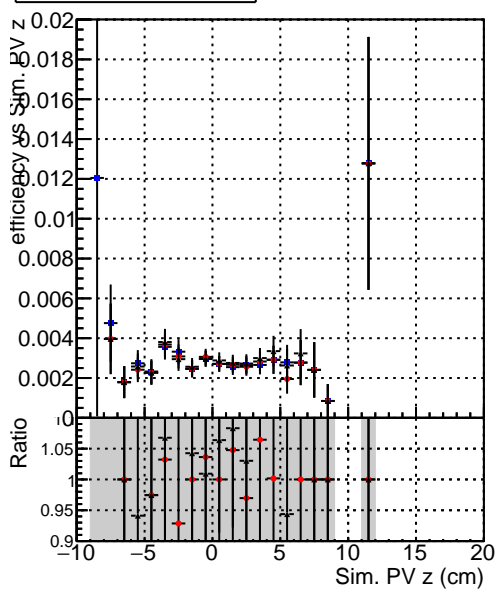

Efficiency vs vertpos**fake+duplicates vs vert r****Efficiency vs vert z****fake+duplicates vs vert z****Efficiency vs. sim PV z****fake+duplicates vs Sim. PV z**

■ DQM_mkFit_TTbarPU50_extractedGeoms_rescaleError100
■ DQM_mkFit_TTbarPU50_extractedGeoms_rescaleError100_pTCutOverlap0p0
■ DQM_mkFit_TTbarPU50_extractedGeoms_rescaleError100_pTCutOverlap0p0_dynamicChi2CutOverlap