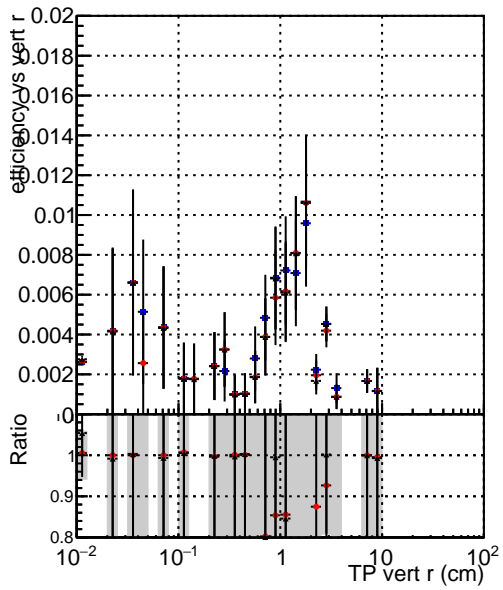

Efficiency vs vertpos**fake+duplicates vs vert r****Efficiency vs vert z****fake+duplicates vs vert z****Efficiency vs. sim PV z****fake+duplicates vs Sim. PV z**

■ DQM_mkFit_TTbarPU50_extractedGeoms_rescaleError100
■ DQM_mkFit_TTbarPU50_extractedGeoms_rescaleError100_pTCutOverlap0p0
■ DQM_mkFit_TTbarPU50_extractedGeoms_rescaleError100_pTCutOverlap0p0_dynamicChi2CutOverlap