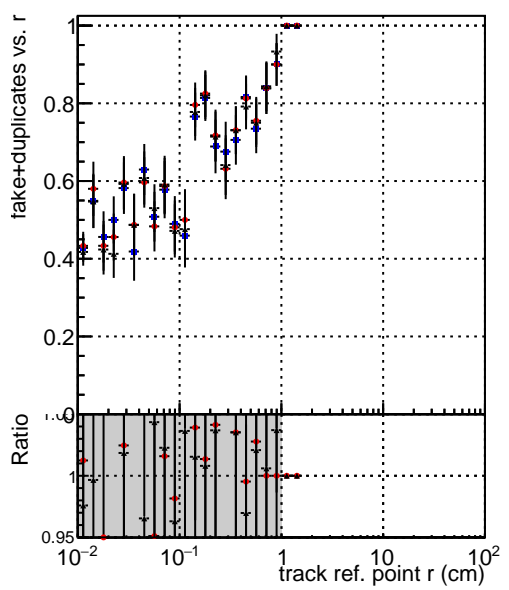

Efficiency vs vertpos**fake+duplicates vs vert r****Efficiency vs vert z****fake+duplicates vs vert z****Efficiency vs. sim PV z****fake+duplicates vs Sim. PV z**

■ DQM_mkFit_TTbarPU50_extractedGeoms_rescaleError100
■ DQM_mkFit_TTbarPU50_extractedGeoms_rescaleError100_pTCutOverlap0p0
■ DQM_mkFit_TTbarPU50_extractedGeoms_rescaleError100_pTCutOverlap0p0_dynamicChi2CutOverlap