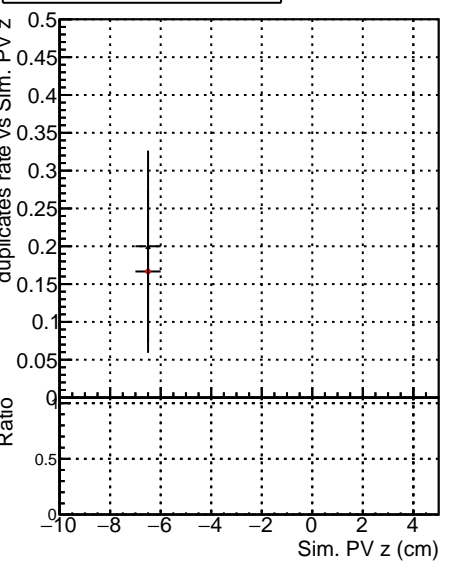

Fake rate vs vertpos**Duplicates Rate vs vertpos****Pileup rate vs vertpos**

—●— DQM_mkFit_TTbarPU50_extractedGeoms_rescaleError100
—●— DQM_mkFit_TTbarPU50_extractedGeoms_rescaleError100_pTCutOverlap0p0
—●— DQM_mkFit_TTbarPU50_extractedGeoms_rescaleError100_dynamicChi2CutOverlap

Fake rate vs v**Fake rate vs. sim PV z****Duplicates Rate vs sim PV z****Pileup rate vs. sim PV z**