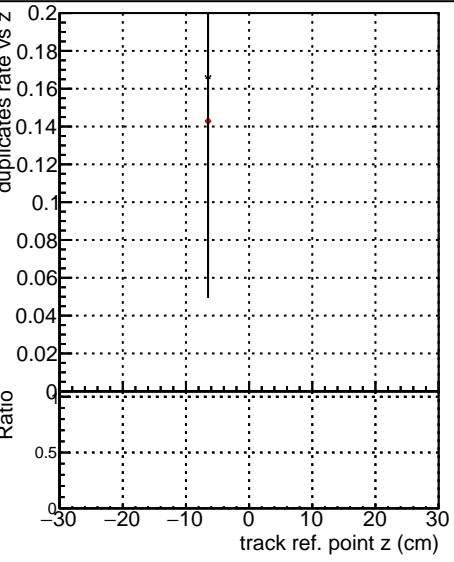

Fake rate vs vertpos**Duplicates Rate vs vertpos****Pileup rate vs vertpos**

—●— DQM_mkFit_TTbarPU50_extractedGeoms_rescaleError100
—●— DQM_mkFit_TTbarPU50_extractedGeoms_rescaleError100_pTCutOverlap0p0
—●— DQM_mkFit_TTbarPU50_extractedGeoms_rescaleError100_dynamicChi2CutOverlap

Fake rate vs v**Fake rate vs. sim PV z****Duplicates Rate vs sim PV z****Pileup rate vs. sim PV z**