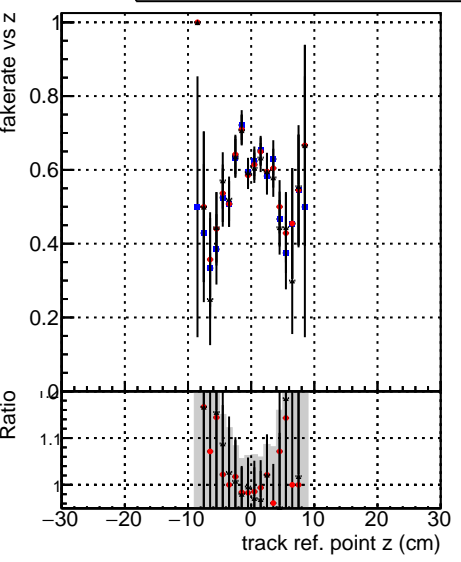

Fake rate vs vertpos**Duplicates Rate vs vertpos****Pileup rate vs vertpos**

—●— DQM_mkFit_TTbarPU50_extractedGeoms_rescaleError100
—●— DQM_mkFit_TTbarPU50_extractedGeoms_rescaleError100_pTCutOverlap0p0
—●— DQM_mkFit_TTbarPU50_extractedGeoms_rescaleError100_dynamicChi2CutOverlap

Fake rate vs v**Fake rate vs. sim PV z****Duplicates Rate vs sim PV z****Pileup rate vs. sim PV z**