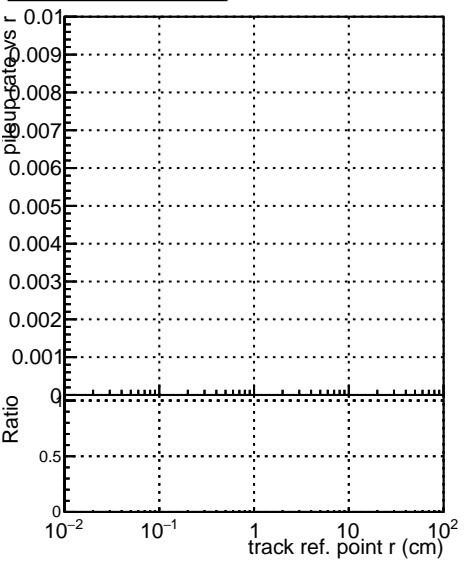

Fake rate vs vertpos**Duplicates Rate vs vertpos****Pileup rate vs vertpos**

—●— DQM_mkFit_TTbarPU50_extractedGeoms_rescaleError100
—●— DQM_mkFit_TTbarPU50_extractedGeoms_rescaleError100_pTCutOverlap0p0
—●— DQM_mkFit_TTbarPU50_extractedGeoms_rescaleError100_dynamicChi2CutOverlap

Fake rate vs v**Fake rate vs. sim PV z****Duplicates Rate vs sim PV z****Pileup rate vs. sim PV z**