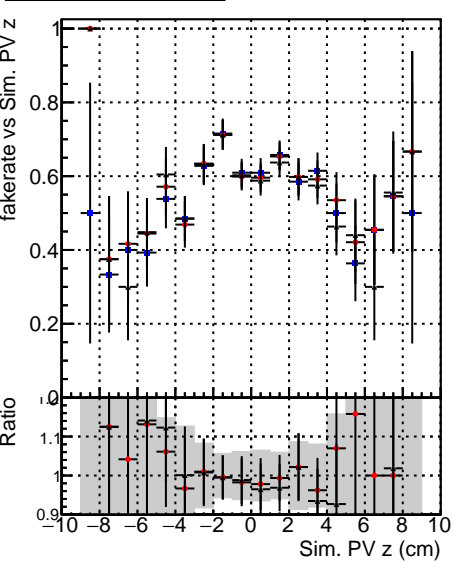

Fake rate vs vertpos**Duplicates Rate vs vertpos****Pileup rate vs vertpos**

—●— DQM_mkFit_TTbarPU50_extractedGeoms_rescaleError100
—●— DQM_mkFit_TTbarPU50_extractedGeoms_rescaleError100_pTCutOverlap0p0
—●— DQM_mkFit_TTbarPU50_extractedGeoms_rescaleError100_dynamicChi2CutOverlap

Fake rate vs v**Fake rate vs. sim PV z****Duplicates Rate vs sim PV z****Pileup rate vs. sim PV z**