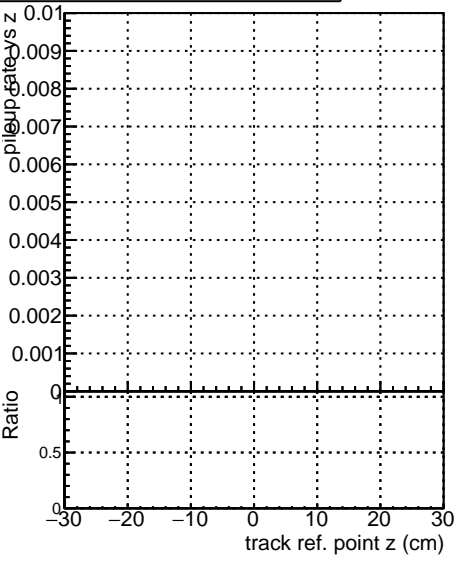

Fake rate vs vertpos**Duplicates Rate vs vertpos****Pileup rate vs vertpos**

—●— DQM_mkFit_TTbarPU50_extractedGeoms_rescaleError100
—●— DQM_mkFit_TTbarPU50_extractedGeoms_rescaleError100_pTCutOverlap0p0
—●— DQM_mkFit_TTbarPU50_extractedGeoms_rescaleError100_dynamicChi2CutOverlap

Fake rate vs v**Fake rate vs. sim PV z****Duplicates Rate vs sim PV z****Pileup rate vs. sim PV z**