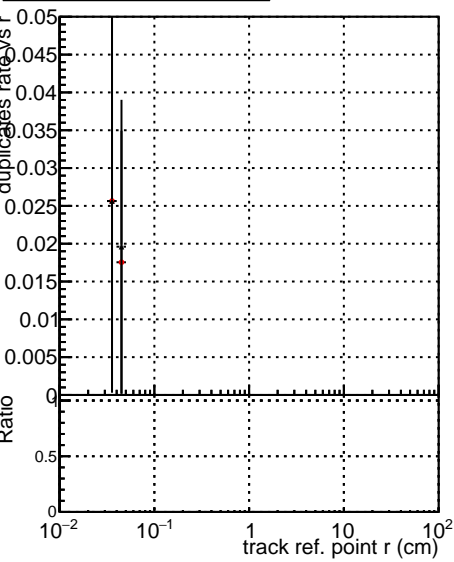

Fake rate vs vertpos**Duplicates Rate vs vertpos****Pileup rate vs vertpos**

—●— DQM_mkFit_TTbarPU50_extractedGeoms_rescaleError100
—●— DQM_mkFit_TTbarPU50_extractedGeoms_rescaleError100_pTCutOverlap0p0
—●— DQM_mkFit_TTbarPU50_extractedGeoms_rescaleError100_dynamicChi2CutOverlap

Fake rate vs v**Fake rate vs. sim PV z****Duplicates Rate vs sim PV z****Pileup rate vs. sim PV z**