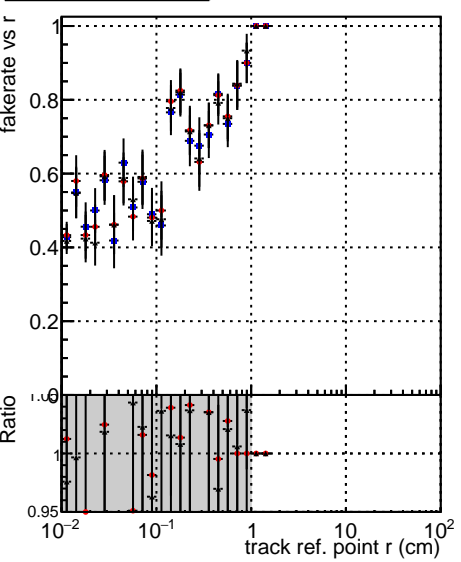

Fake rate vs vertpos**Duplicates Rate vs vertpos****Pileup rate vs vertpos**

—●— DQM_mkFit_TTbarPU50_extractedGeoms_rescaleError100
—●— DQM_mkFit_TTbarPU50_extractedGeoms_rescaleError100_pTCutOverlap0p0
—●— DQM_mkFit_TTbarPU50_extractedGeoms_rescaleError100_dynamicChi2CutOverlap

Fake rate vs v**Fake rate vs. sim PV z****Duplicates Rate vs sim PV z****Pileup rate vs. sim PV z**