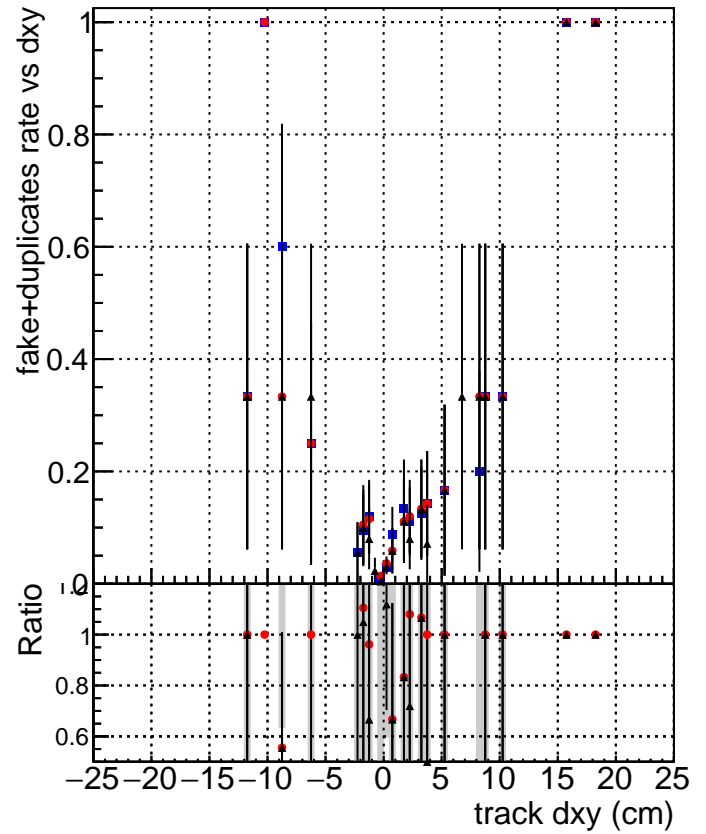

fake+duplicates vs dxy

- DQM\_mkFit\_TTbarPU50\_extractedGeoms\_rescaleError100
- DQM\_mkFit\_TTbarPU50\_extractedGeoms\_rescaleError100\_pTCutOverlap0p0
- ▲ DQM\_mkFit\_TTbarPU50\_extractedGeoms\_rescaleError100\_pTCutOverlap0p0\_dynamicChi2CutOverlap