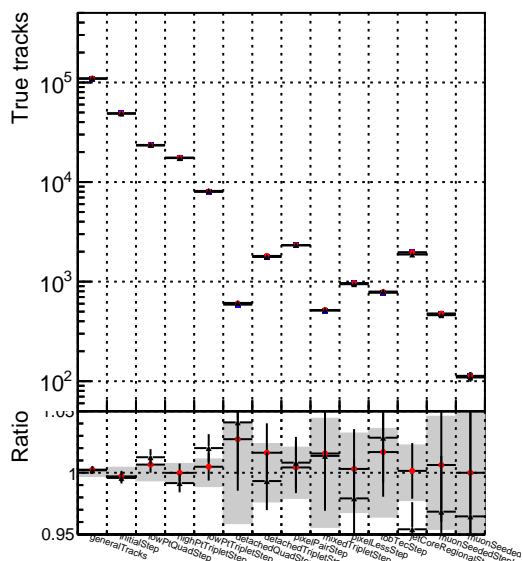

Number of tracks vs collection

Number of true tracks vs collection

- DQM_mkFit_TTbarPU50_extractedGeoms_rescaleError100
- DQM_mkFit_TTbarPU50_extractedGeoms_rescaleError100_pTCutOverlap0p0
- DQM_mkFit_TTbarPU50_extractedGeoms_rescaleError100_pTCutOverlap0p0_dynamicChi2CutOverlap

Number

Number of pileup tracks vs collection