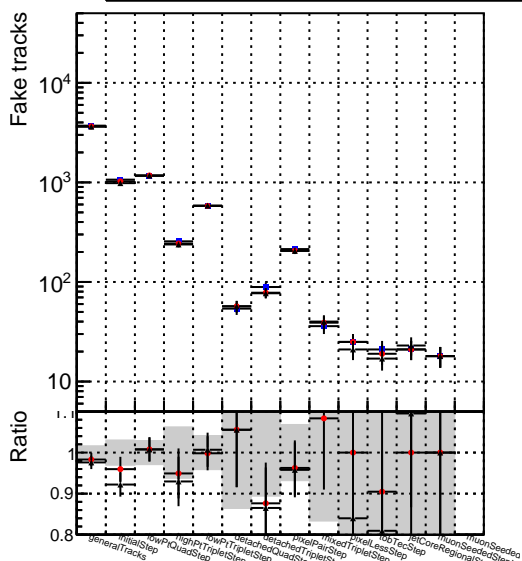

Number of tracks vs collection

Number of true tracks vs collection

- DQM_mkFit_TTbarPU50_extractedGeoms_rescaleError100
- DQM_mkFit_TTbarPU50_extractedGeoms_rescaleError100_pTCutOverlap0p0
- DQM_mkFit_TTbarPU50_extractedGeoms_rescaleError100_pTCutOverlap0p0_dynamicChi2CutOverlap

Number

Number of pileup tracks vs collection