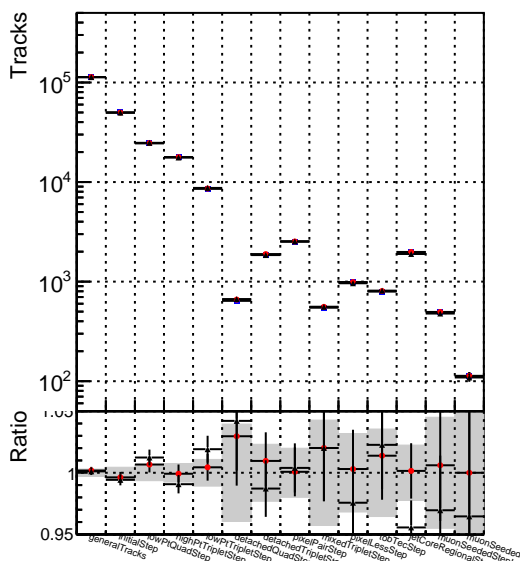

Number of tracks vs collection

Number of true tracks vs collection

- DQM_mkFit_TTbarPU50_extractedGeoms_rescaleError100
- DQM_mkFit_TTbarPU50_extractedGeoms_rescaleError100_pTCutOverlap0p0
- DQM_mkFit_TTbarPU50_extractedGeoms_rescaleError100_pTCutOverlap0p0_dynamicChi2CutOverlap

Number

Number of pileup tracks vs collection