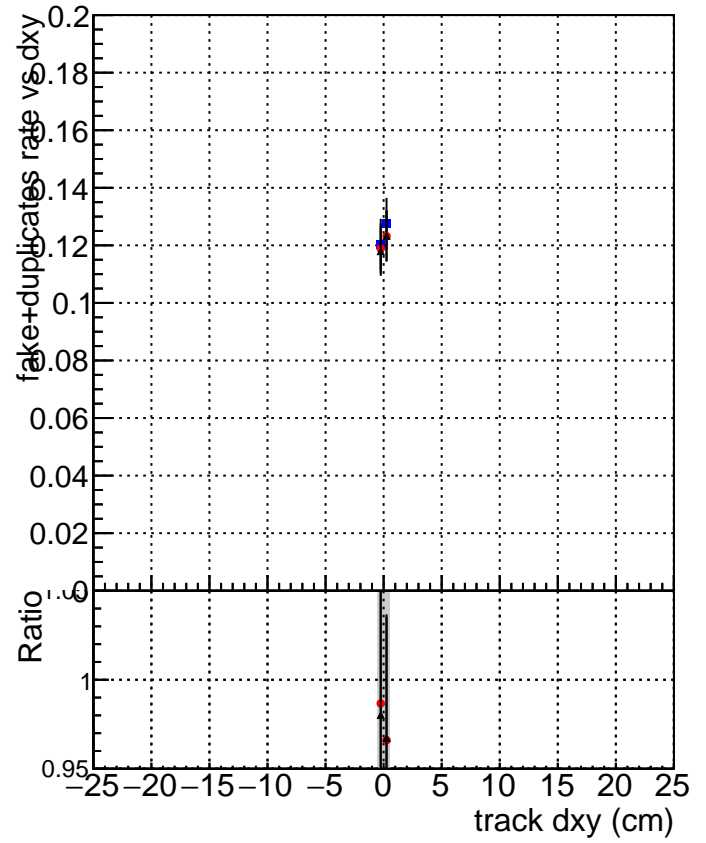

fake+duplicates vs dxy

- DQM_mkFit_TTbarPU50_extractedGeoms_rescaleError100
- DQM_mkFit_TTbarPU50_extractedGeoms_rescaleError100_pTCutOverlap0p0
- ▲ DQM_mkFit_TTbarPU50_extractedGeoms_rescaleError100_pTCutOverlap0p0_dynamicChi2CutOverlap