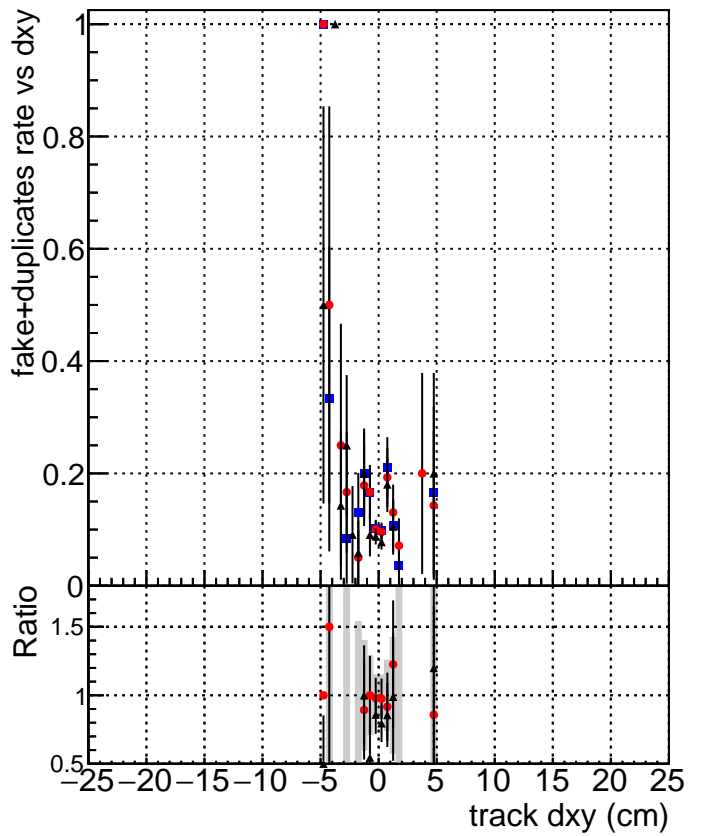

fake+duplicates vs dxy

- DQM_mkFit_TTbarPU50_extractedGeoms_rescaleError100
- DQM_mkFit_TTbarPU50_extractedGeoms_rescaleError100_pTCutOverlap0p0
- ▲ DQM_mkFit_TTbarPU50_extractedGeoms_rescaleError100_pTCutOverlap0p0_dynamicChi2CutOverlap