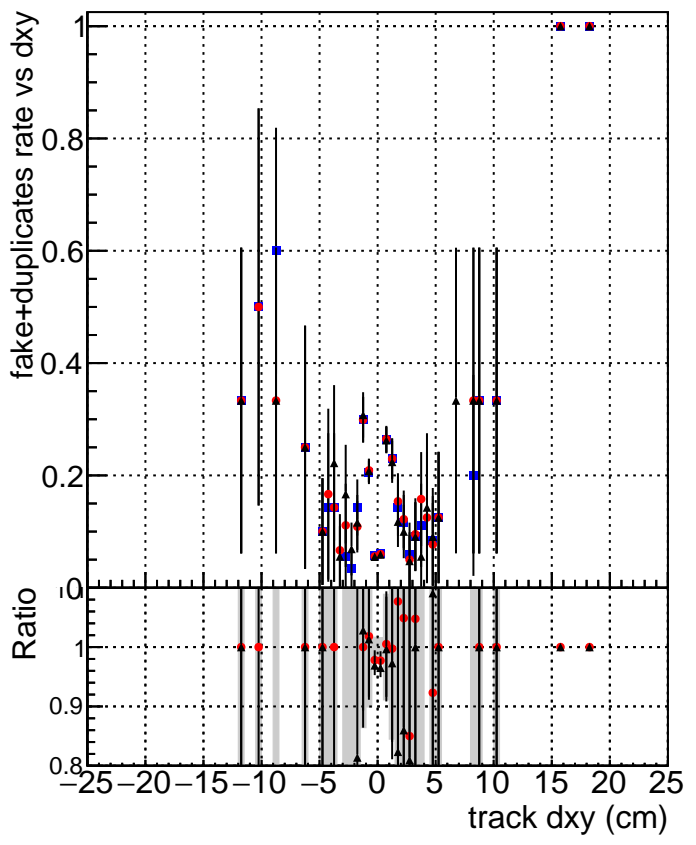

fake+duplicates vs dxy

- DQM_mkFit_TTbarPU50_extractedGeoms_rescaleError100
- DQM_mkFit_TTbarPU50_extractedGeoms_rescaleError100_pTCutOverlap0p0
- ▲ DQM_mkFit_TTbarPU50_extractedGeoms_rescaleError100_pTCutOverlap0p0_dynamicChi2CutOverlap