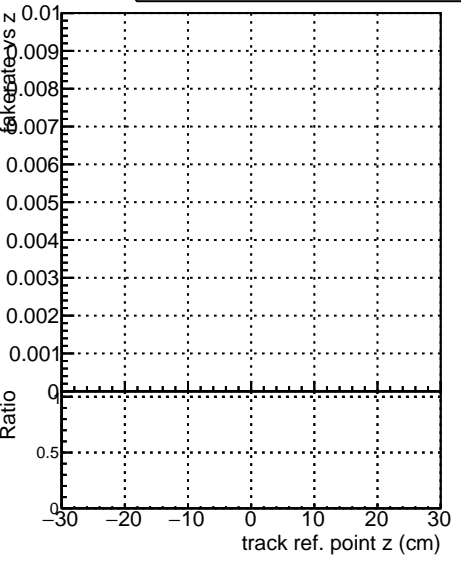

Fake rate vs vertpos**Duplicates Rate vs vertpos****Pileup rate vs vertpos****Fake rate vs v****Duplicates Rate vs v****Pileup rate vs v****Fake rate vs. sim PV z****Duplicates Rate vs sim PV z****Pileup rate vs. sim PV z**

— DQM_mkFit_TTbarPU50_extractedGeoms_rescaleError100
— DQM_mkFit_TTbarPU50_extractedGeoms_rescaleError100_pTCutOverlap0p0
— DQM_mkFit_TTbarPU50_extractedGeoms_rescaleError100_dynamicChi2CutOverlap