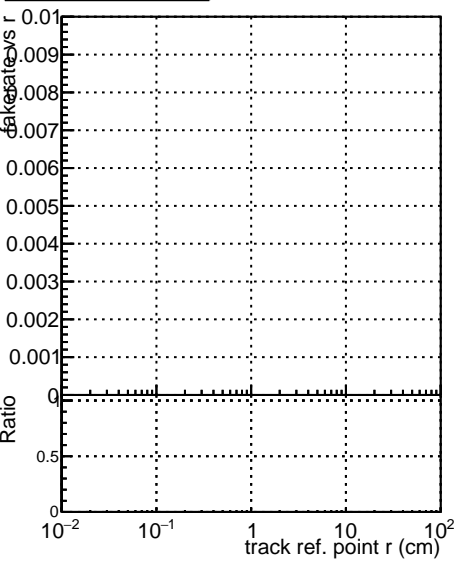

Fake rate vs vertpos**Duplicates Rate vs vertpos****Pileup rate vs vertpos****Fake rate vs v****Duplicates Rate vs v****Pileup rate vs v****Fake rate vs. sim PV z****Duplicates Rate vs sim PV z****Pileup rate vs. sim PV z**

— DQM_mkFit_TTbarPU50_extractedGeoms_rescaleError100
— DQM_mkFit_TTbarPU50_extractedGeoms_rescaleError100_pTCutOverlap0p0
— DQM_mkFit_TTbarPU50_extractedGeoms_rescaleError100_dynamicChi2CutOverlap