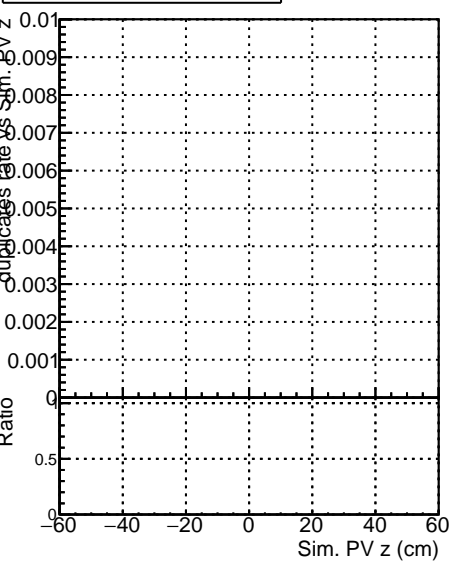

Fake rate vs vertpos**Duplicates Rate vs vertpos****Pileup rate vs vertpos****Fake rate vs v****Duplicates Rate vs v****Pileup rate vs v****Fake rate vs. sim PV z****Duplicates Rate vs sim PV z****Pileup rate vs. sim PV z**

— DQM_mkFit_TTbarPU50_extractedGeoms_rescaleError100
— DQM_mkFit_TTbarPU50_extractedGeoms_rescaleError100_pTCutOverlap0p0
— DQM_mkFit_TTbarPU50_extractedGeoms_rescaleError100_dynamicChi2CutOverlap