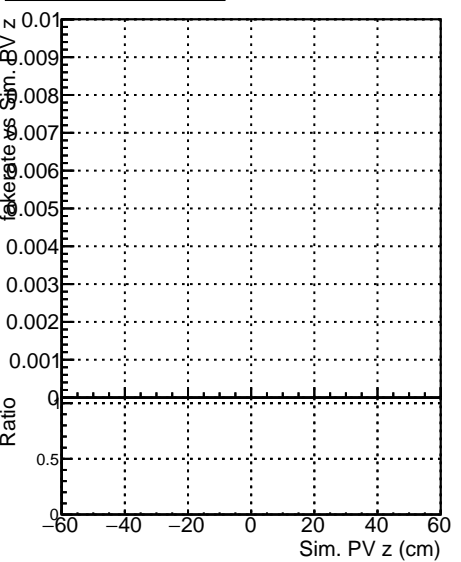

Fake rate vs vertpos**Duplicates Rate vs vertpos****Pileup rate vs vertpos****Fake rate vs v****Duplicates Rate vs v****Pileup rate vs v****Fake rate vs. sim PV z****Duplicates Rate vs sim PV z****Pileup rate vs. sim PV z**

— DQM_mkFit_TTbarPU50_extractedGeoms_rescaleError100
— DQM_mkFit_TTbarPU50_extractedGeoms_rescaleError100_pTCutOverlap0p0
— DQM_mkFit_TTbarPU50_extractedGeoms_rescaleError100_dynamicChi2CutOverlap