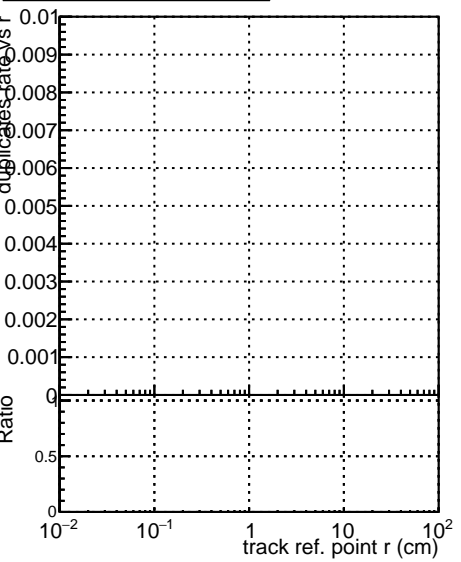

Fake rate vs vertpos**Duplicates Rate vs vertpos****Pileup rate vs vertpos****Fake rate vs v****Duplicates Rate vs v****Pileup rate vs v****Fake rate vs. sim PV z****Duplicates Rate vs sim PV z****Pileup rate vs. sim PV z**

— DQM_mkFit_TTbarPU50_extractedGeoms_rescaleError100
— DQM_mkFit_TTbarPU50_extractedGeoms_rescaleError100_pTCutOverlap0p0
— DQM_mkFit_TTbarPU50_extractedGeoms_rescaleError100_dynamicChi2CutOverlap