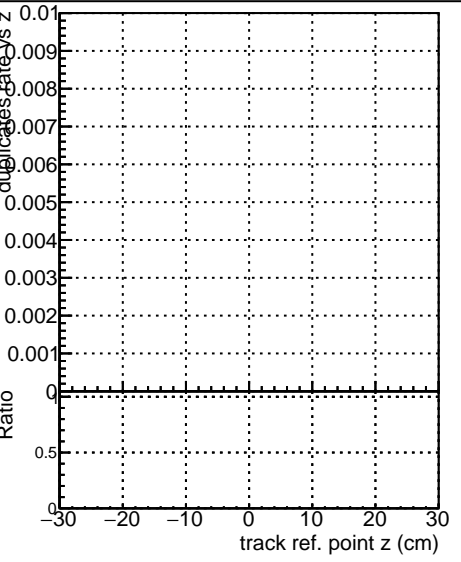

Fake rate vs vertpos**Duplicates Rate vs vertpos****Pileup rate vs vertpos****Fake rate vs v****Duplicates Rate vs v****Pileup rate vs v****Fake rate vs. sim PV z****Duplicates Rate vs sim PV z****Pileup rate vs. sim PV z**

— DQM_mkFit_TTbarPU50_extractedGeoms_rescaleError100
— DQM_mkFit_TTbarPU50_extractedGeoms_rescaleError100_pTCutOverlap0p0
— DQM_mkFit_TTbarPU50_extractedGeoms_rescaleError100_dynamicChi2CutOverlap