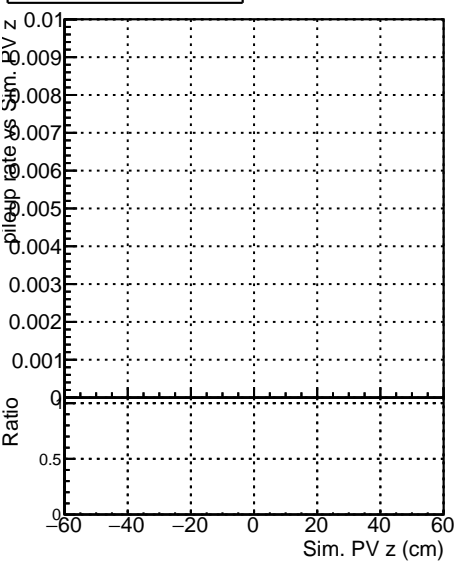

Fake rate vs vertpos**Duplicates Rate vs vertpos****Pileup rate vs vertpos****Fake rate vs v****Duplicates Rate vs v****Pileup rate vs v****Fake rate vs. sim PV z****Duplicates Rate vs sim PV z****Pileup rate vs. sim PV z**

— DQM_mkFit_TTbarPU50_extractedGeoms_rescaleError100
— DQM_mkFit_TTbarPU50_extractedGeoms_rescaleError100_pTCutOverlap0p0
— DQM_mkFit_TTbarPU50_extractedGeoms_rescaleError100_dynamicChi2CutOverlap