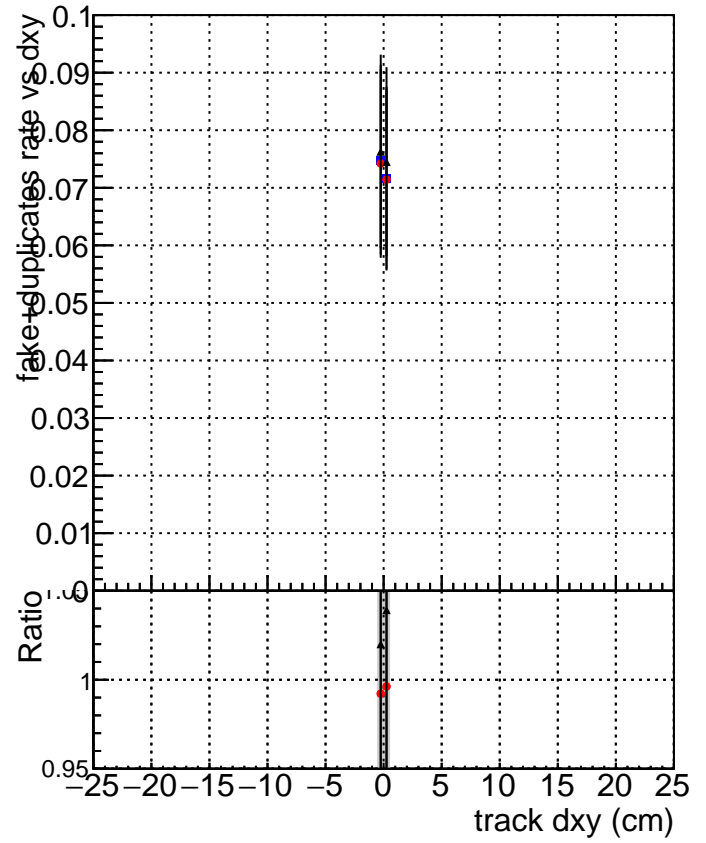

fake+duplicates vs dxy

- DQM\_mkFit\_TTbarPU50\_extractedGeoms\_rescaleError100
- DQM\_mkFit\_TTbarPU50\_extractedGeoms\_rescaleError100\_pTCutOverlap0p0
- ▲ DQM\_mkFit\_TTbarPU50\_extractedGeoms\_rescaleError100\_pTCutOverlap0p0\_dynamicChi2CutOverlap