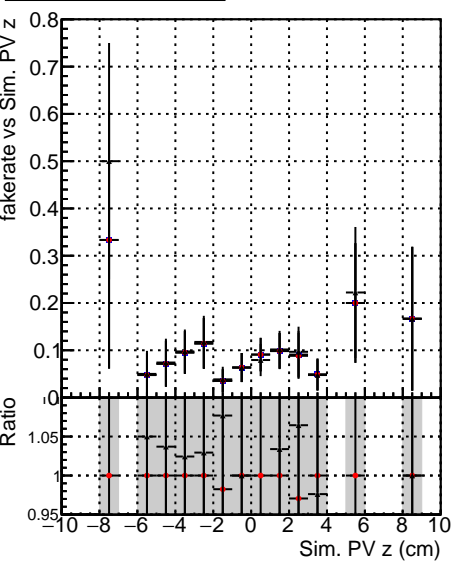

Fake rate vs vertpos**Duplicates Rate vs vertpos****Pileup rate vs vertpos****Fake rate vs v****Duplicates Rate vs v****Pileup rate vs v**

—●— DQM_mkFit_TTbarPU50_extractedGeoms_rescaleError100
—●— DQM_mkFit_TTbarPU50_extractedGeoms_rescaleError100_pTCutOverlap0p0
—●— DQM_mkFit_TTbarPU50_extractedGeoms_rescaleError100_dynamicChi2CutOverlap

Fake rate vs. sim PV z**Duplicates Rate vs sim PV z****Pileup rate vs. sim PV z**