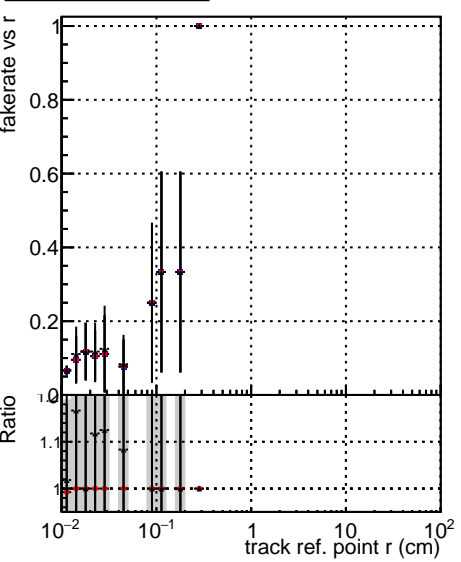

Fake rate vs vertpos**Duplicates Rate vs vertpos****Pileup rate vs vertpos****Fake rate vs v****Duplicates Rate vs v****Pileup rate vs v**

—●— DQM_mkFit_TTbarPU50_extractedGeoms_rescaleError100
—●— DQM_mkFit_TTbarPU50_extractedGeoms_rescaleError100_pTCutOverlap0p0
—●— DQM_mkFit_TTbarPU50_extractedGeoms_rescaleError100_dynamicChi2CutOverlap

Fake rate vs. sim PV z**Duplicates Rate vs sim PV z****Pileup rate vs. sim PV z**