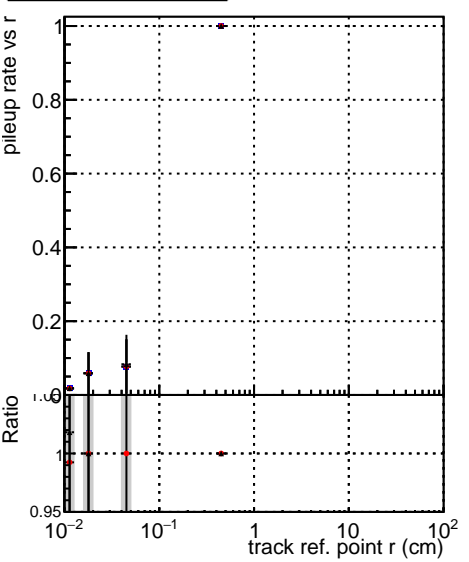

Fake rate vs vertpos**Duplicates Rate vs vertpos****Pileup rate vs vertpos****Fake rate vs v****Duplicates Rate vs v****Pileup rate vs v**

—●— DQM_mkFit_TTbarPU50_extractedGeoms_rescaleError100
—●— DQM_mkFit_TTbarPU50_extractedGeoms_rescaleError100_pTCutOverlap0p0
—●— DQM_mkFit_TTbarPU50_extractedGeoms_rescaleError100_dynamicChi2CutOverlap

Fake rate vs. sim PV z**Duplicates Rate vs sim PV z****Pileup rate vs. sim PV z**