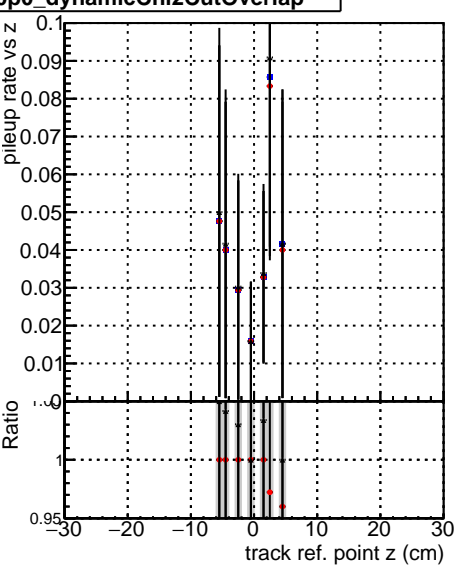

Fake rate vs vertpos**Duplicates Rate vs vertpos****Pileup rate vs vertpos****Fake rate vs v****Duplicates Rate vs v****Pileup rate vs v**

—●— DQM_mkFit_TTbarPU50_extractedGeoms_rescaleError100
—●— DQM_mkFit_TTbarPU50_extractedGeoms_rescaleError100_pTCutOverlap0p0
—●— DQM_mkFit_TTbarPU50_extractedGeoms_rescaleError100_dynamicChi2CutOverlap

Fake rate vs. sim PV z**Duplicates Rate vs sim PV z****Pileup rate vs. sim PV z**