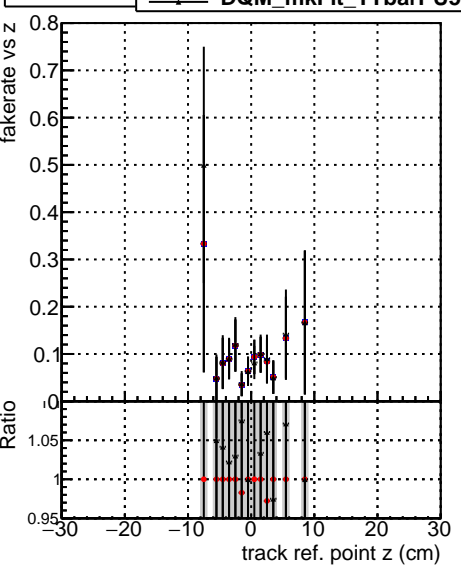

Fake rate vs vertpos**Duplicates Rate vs vertpos****Pileup rate vs vertpos****Fake rate vs v****Duplicates Rate vs v****Pileup rate vs v**

—●— DQM_mkFit_TTbarPU50_extractedGeoms_rescaleError100
—●— DQM_mkFit_TTbarPU50_extractedGeoms_rescaleError100_pTCutOverlap0p0
—●— DQM_mkFit_TTbarPU50_extractedGeoms_rescaleError100_dynamicChi2CutOverlap

Fake rate vs. sim PV z**Duplicates Rate vs sim PV z****Pileup rate vs. sim PV z**