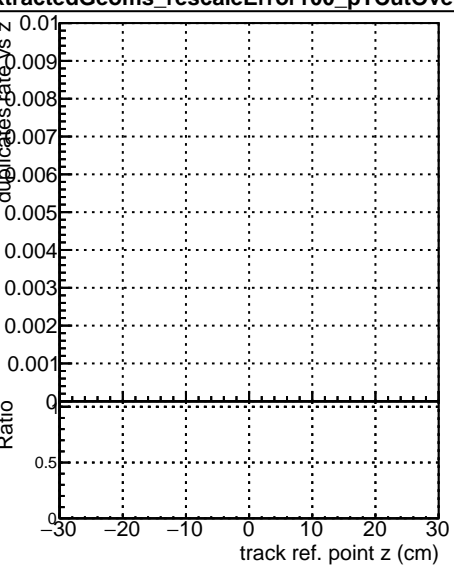

Fake rate vs vertpos**Duplicates Rate vs vertpos****Pileup rate vs vertpos****Fake rate vs v****Duplicates Rate vs v****Pileup rate vs v**

—●— DQM_mkFit_TTbarPU50_extractedGeoms_rescaleError100
—●— DQM_mkFit_TTbarPU50_extractedGeoms_rescaleError100_pTCutOverlap0p0
—●— DQM_mkFit_TTbarPU50_extractedGeoms_rescaleError100_dynamicChi2CutOverlap

Fake rate vs. sim PV z**Duplicates Rate vs sim PV z****Pileup rate vs. sim PV z**