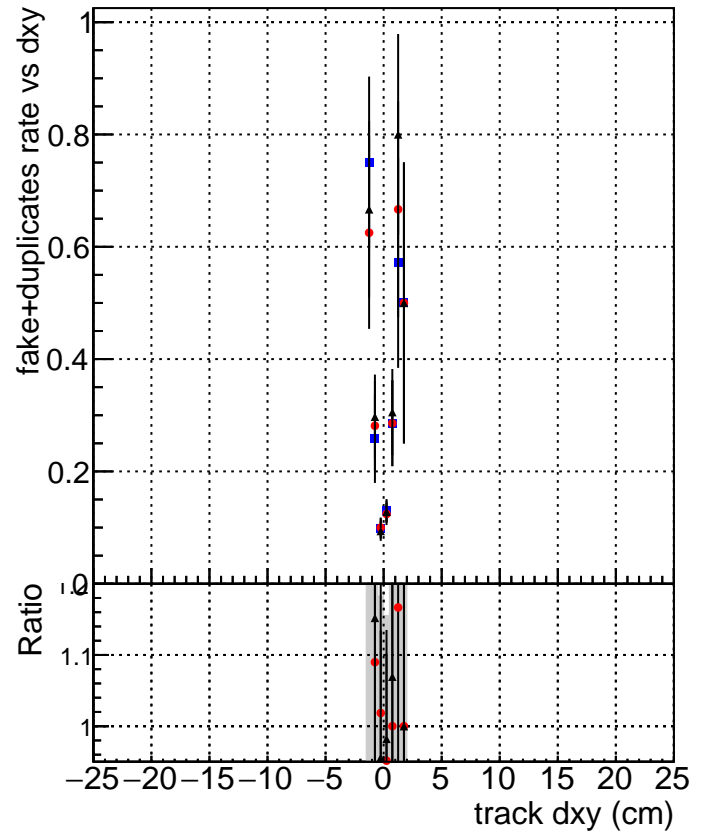

fake+duplicates vs dxy

- DQM_mkFit_TTbarPU50_extractedGeoms_rescaleError100
- DQM_mkFit_TTbarPU50_extractedGeoms_rescaleError100_pTCutOverlap0p0
- ▲ DQM_mkFit_TTbarPU50_extractedGeoms_rescaleError100_pTCutOverlap0p0_dynamicChi2CutOverlap