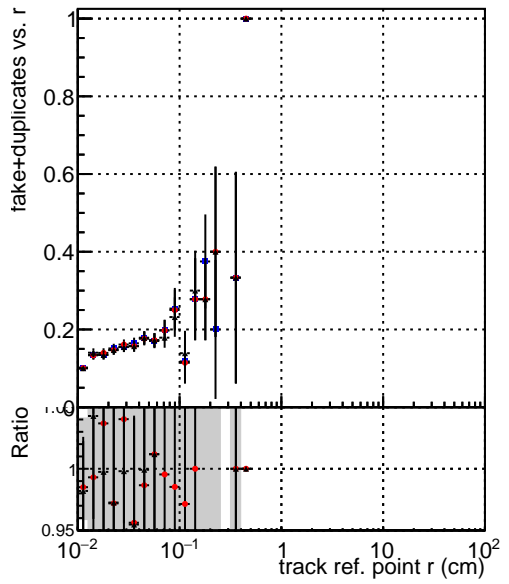

**fake+duplicates vs vert r**

Legend for the plots:

- Blue square: DQM\_mkFit\_TTbarPU50\_extractedGeoms\_rescaleError100
- Red circle: DQM\_mkFit\_TTbarPU50\_extractedGeoms\_rescaleError100\_pTCutOverlap0p0
- Black triangle: DQM\_mkFit\_TTbarPU50\_extractedGeoms\_rescaleError100\_pTCutOverlap0p0\_dynamicChi2CutOverlap

**fake+duplicates vs Sim. PV z**