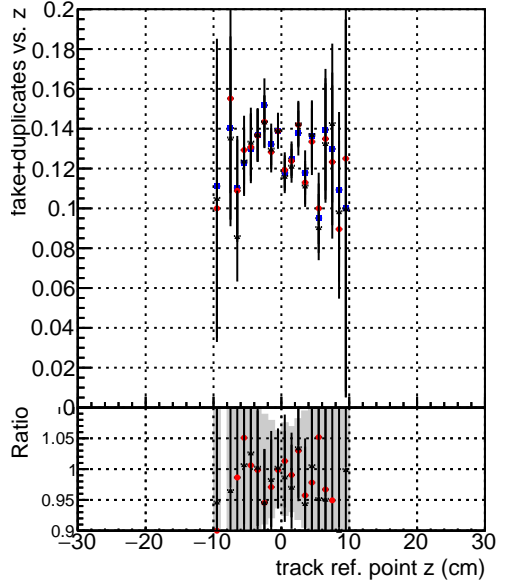

**fake+duplicates vs vert r**

Legend for the plots:

- Blue square: DQM\_mkFit\_TTbarPU50\_extractedGeoms\_rescaleError100
- Red circle: DQM\_mkFit\_TTbarPU50\_extractedGeoms\_rescaleError100\_pTCutOverlap0p0
- Black triangle: DQM\_mkFit\_TTbarPU50\_extractedGeoms\_rescaleError100\_pTCutOverlap0p0\_dynamicChi2CutOverlap

**fake+duplicates vs Sim. PV z**