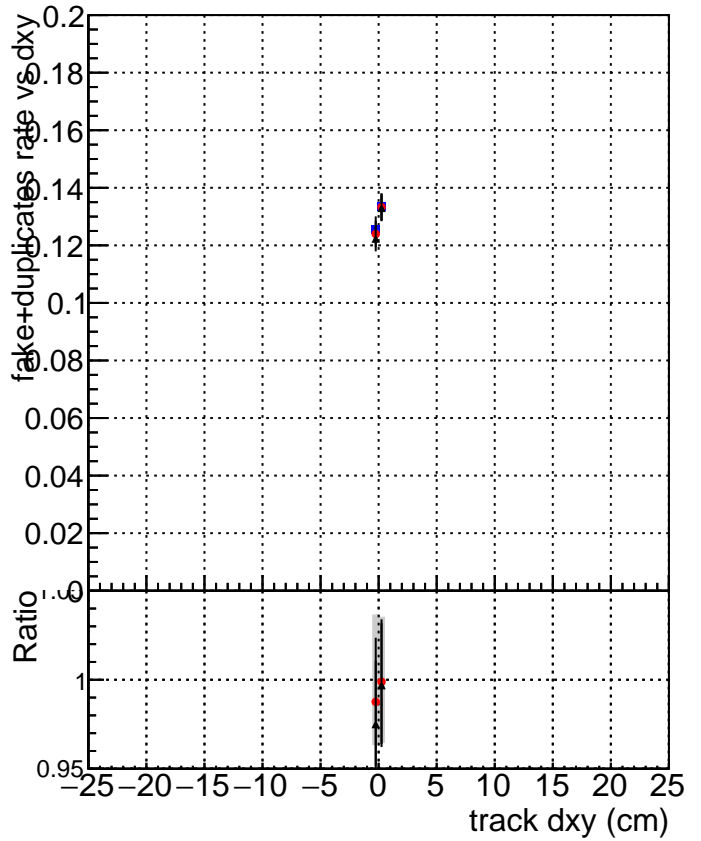

fake+duplicates vs dxy

- DQM_mkFit_TTbarPU50_extractedGeoms_rescaleError100
- DQM_mkFit_TTbarPU50_extractedGeoms_rescaleError100_pTCutOverlap0p0
- ▲ DQM_mkFit_TTbarPU50_extractedGeoms_rescaleError100_pTCutOverlap0p0_dynamicChi2CutOverlap