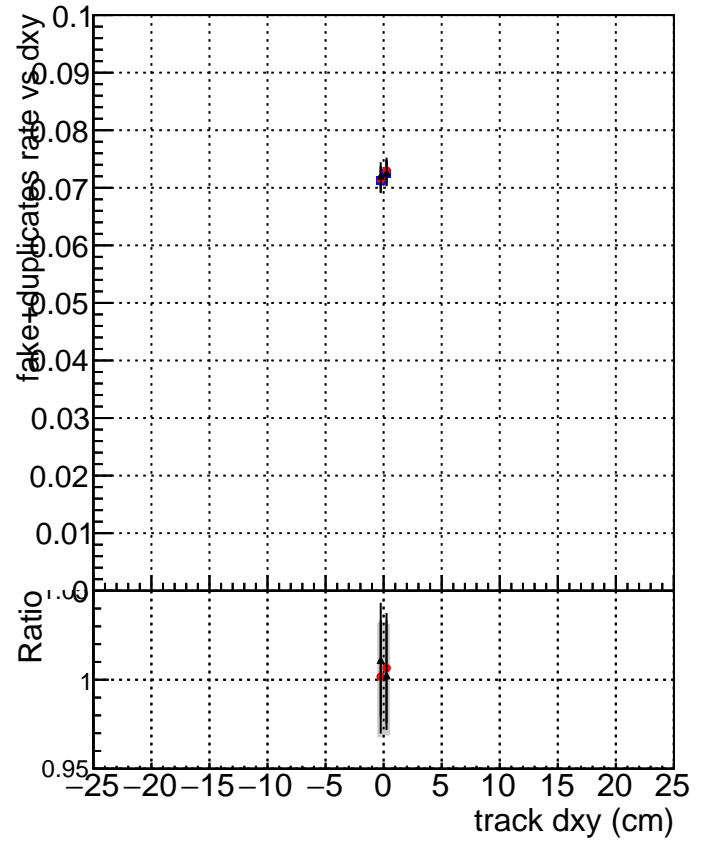

fake+duplicates vs dxy

- DQM_mkFit_TTbarPU50_extractedGeoms_rescaleError100
- DQM_mkFit_TTbarPU50_extractedGeoms_rescaleError100_pTCutOverlap0p0
- ▲ DQM_mkFit_TTbarPU50_extractedGeoms_rescaleError100_pTCutOverlap0p0_dynamicChi2CutOverlap