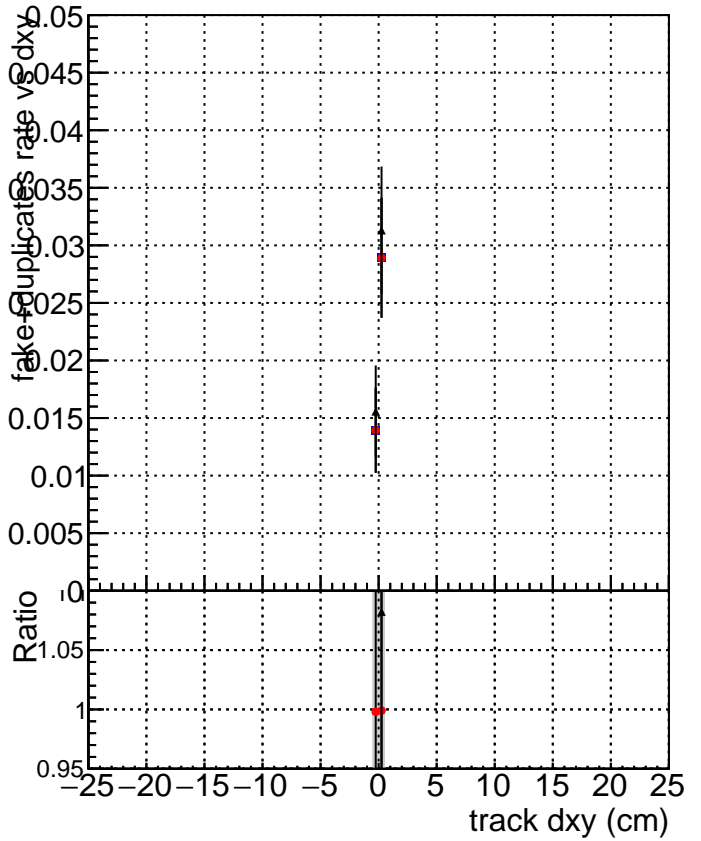

fake+duplicates vs dxy

- DQM\_mkFit\_TTbarPU50\_extractedGeoms\_rescaleError100
- DQM\_mkFit\_TTbarPU50\_extractedGeoms\_rescaleError100\_pTCutOverlap0p0
- ▲ DQM\_mkFit\_TTbarPU50\_extractedGeoms\_rescaleError100\_pTCutOverlap0p0\_dynamicChi2CutOverlap