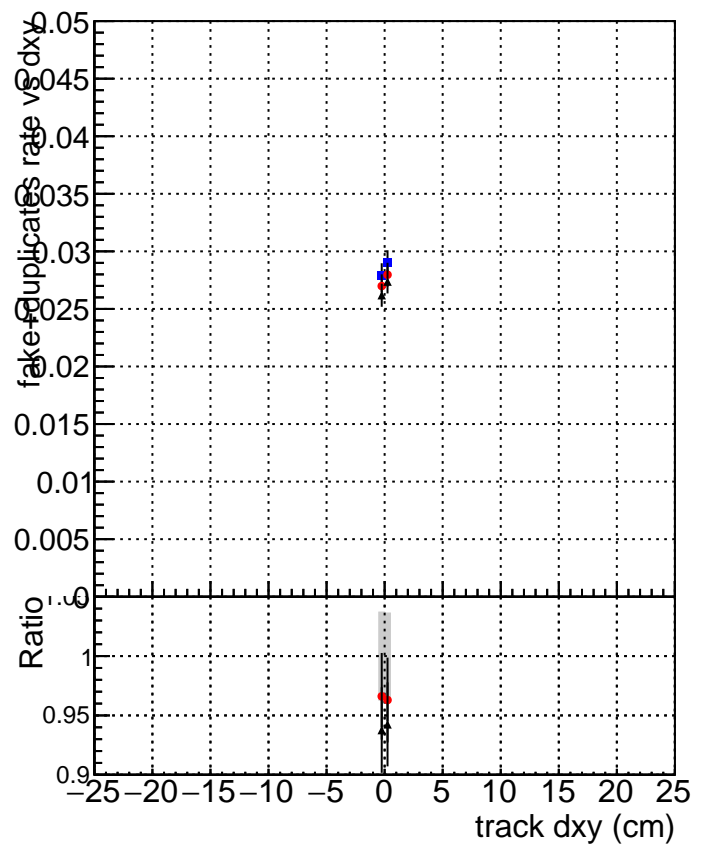

fake+duplicates vs dxy

- DQM_mkFit_TTbarPU50_extractedGeoms_rescaleError100
- DQM_mkFit_TTbarPU50_extractedGeoms_rescaleError100_pTCutOverlap0p0
- ▲ DQM_mkFit_TTbarPU50_extractedGeoms_rescaleError100_pTCutOverlap0p0_dynamicChi2CutOverlap