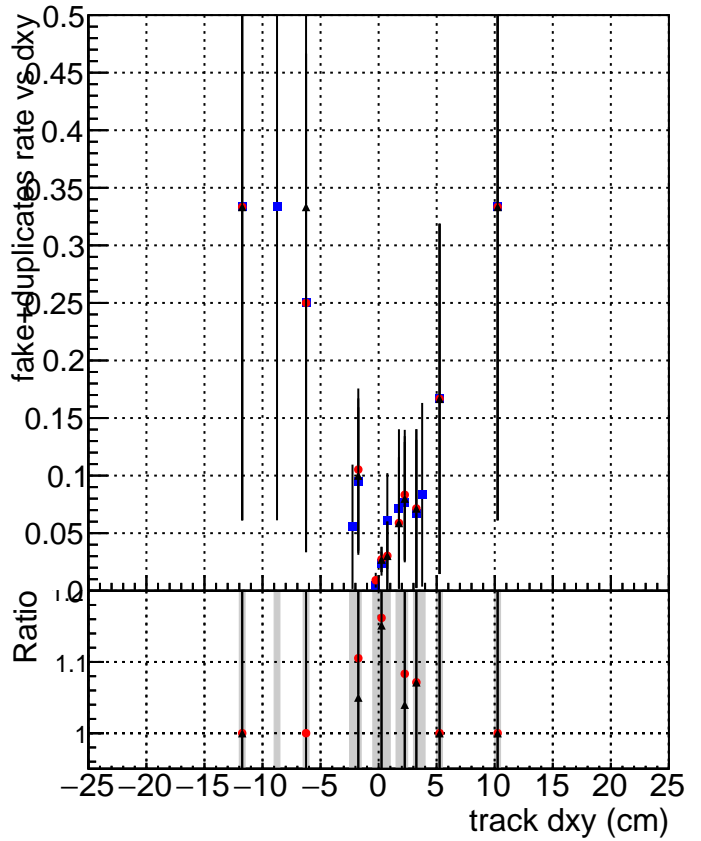

fake+duplicates vs dxy

- DQM_mkFit_TTbarPU50_extractedGeoms_rescaleError100
- DQM_mkFit_TTbarPU50_extractedGeoms_rescaleError100_pTCutOverlap0p0
- ▲ DQM_mkFit_TTbarPU50_extractedGeoms_rescaleError100_pTCutOverlap0p0_dynamicChi2CutOverlap