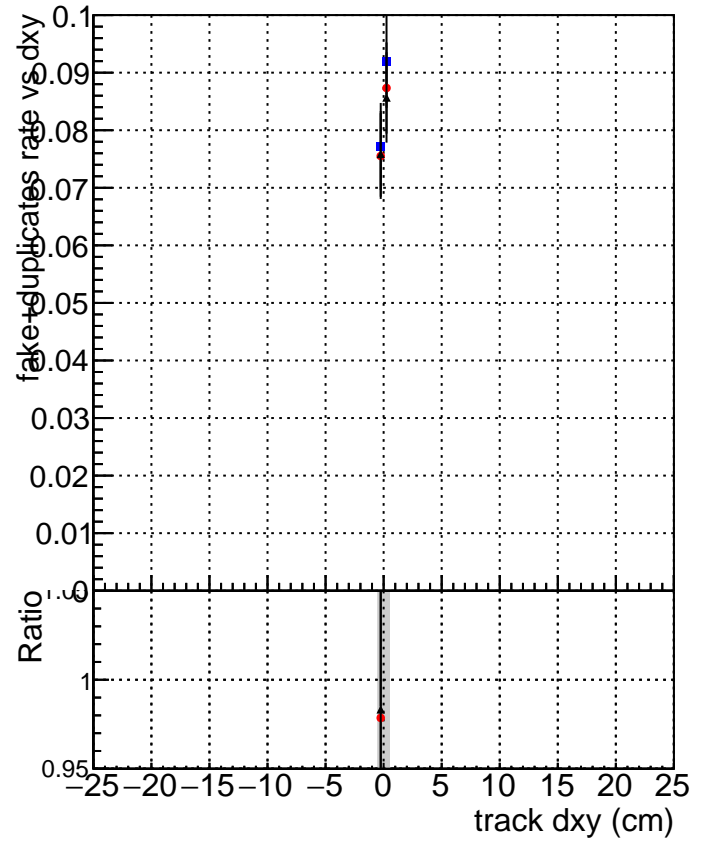

fake+duplicates vs dxy

- DQM\_mkFit\_TTbarPU50\_extractedGeoms\_rescaleError100
- DQM\_mkFit\_TTbarPU50\_extractedGeoms\_rescaleError100\_pTCutOverlap0p0
- ▲ DQM\_mkFit\_TTbarPU50\_extractedGeoms\_rescaleError100\_pTCutOverlap0p0\_dynamicChi2CutOverlap