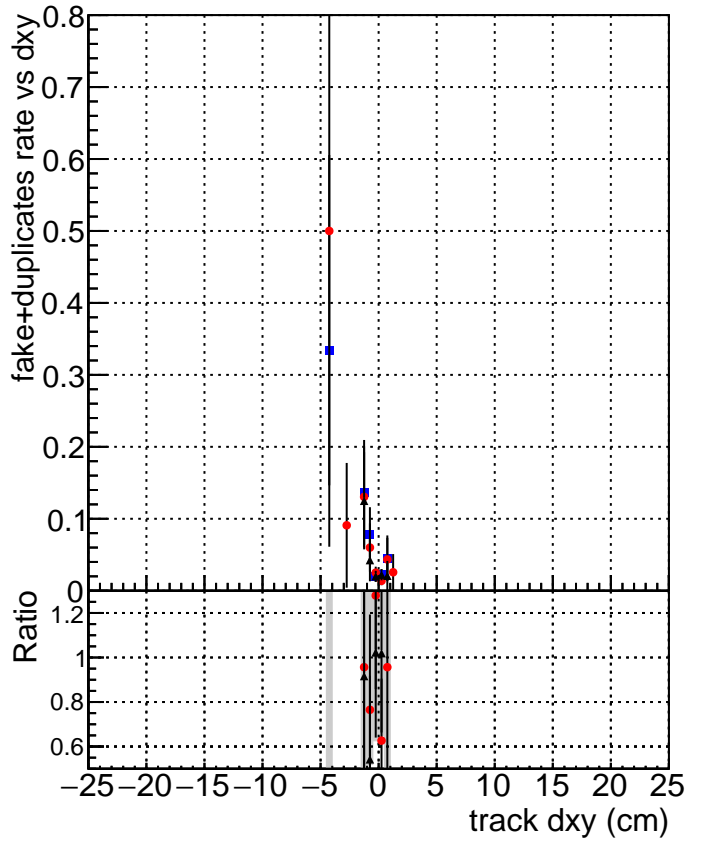

fake+duplicates vs dxy

- DQM\_mkFit\_TTbarPU50\_extractedGeoms\_rescaleError100
- DQM\_mkFit\_TTbarPU50\_extractedGeoms\_rescaleError100\_pTCutOverlap0p0
- ▲ DQM\_mkFit\_TTbarPU50\_extractedGeoms\_rescaleError100\_pTCutOverlap0p0\_dynamicChi2CutOverlap