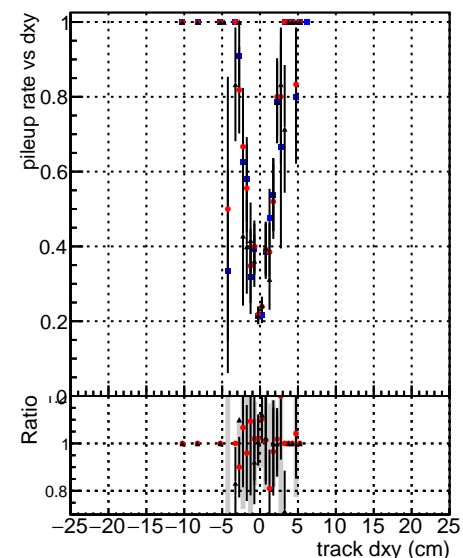

Fake rate vs dxy

Duplicates Rate vs Dxy

Pileup rate vs dxy

—•— DGM_mkFit_TTbar_PU50_extracted_Geoms_rescale_Error100
—•— DGM_mkFit_TTbar_PU50_extracted_Geoms_rescale_Error100_pTCutOverlap0p0
—•— DGM_mkFit_TTbar_PU50_extracted_Geoms_rescale_Error100_pTCutOverlap0p0_dynamicChi2CutOverlap

Fake rate vs dz

Duplicates Rate vs Dzy

Pileup rate vs dz