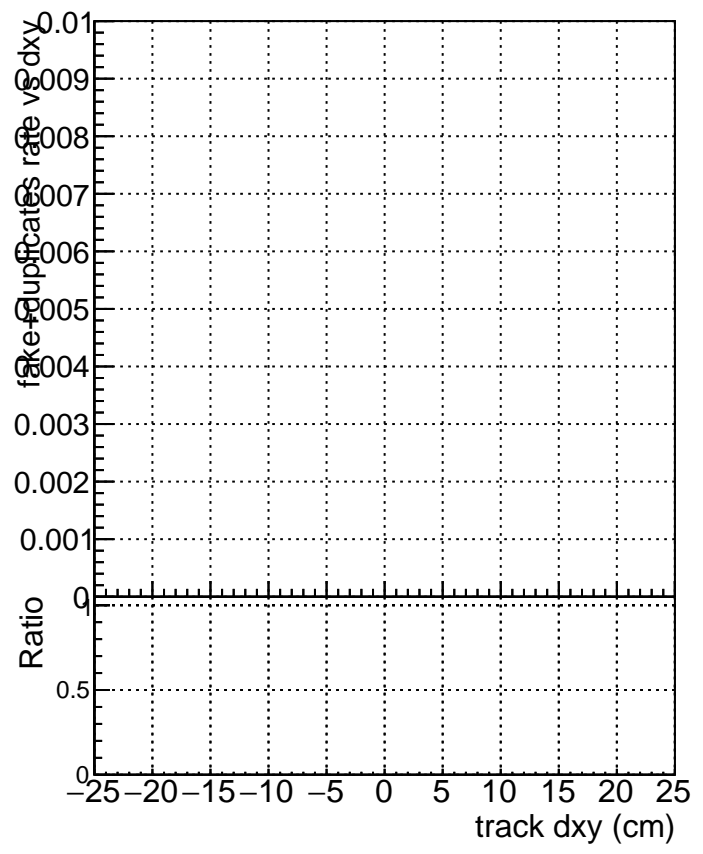

fake+duplicates vs dxy

- DQM_mkFit_TTbarPU50_extractedGeoms_rescaleError100
- DQM_mkFit_TTbarPU50_extractedGeoms_rescaleError100_pTCutOverlap0p0
- ▲ DQM_mkFit_TTbarPU50_extractedGeoms_rescaleError100_pTCutOverlap0p0_dynamicChi2CutOverlap